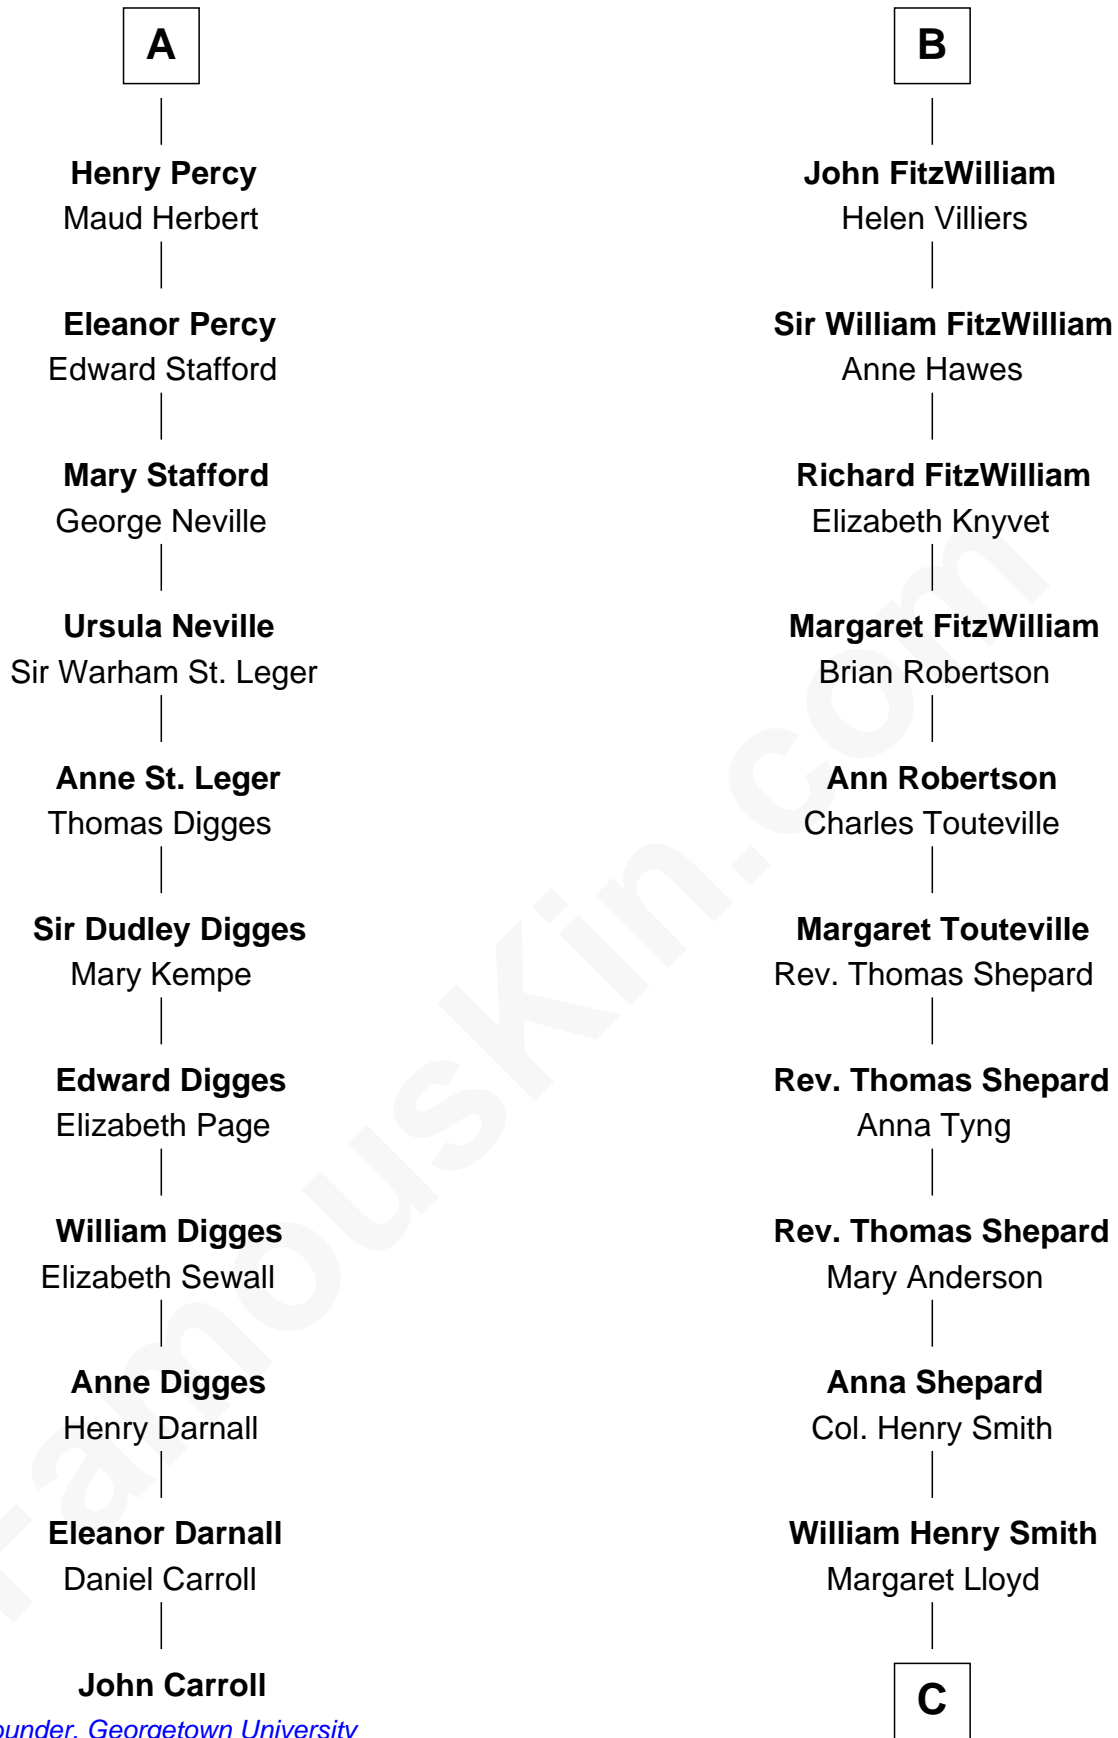

FamousKin.com

Relationship Chart of

John Carroll

Founder of Georgetown University

17th cousin 4 times removed of

Franklin D. Roosevelt

32nd U.S. President

Sir Richard FitzRoy

Rose de Dover

C

Rebecca Smith

John Aspinwall

John Aspinwall

Susan Howland

Mary Rebecca Aspinwall

Isaac Daniel Roosevelt