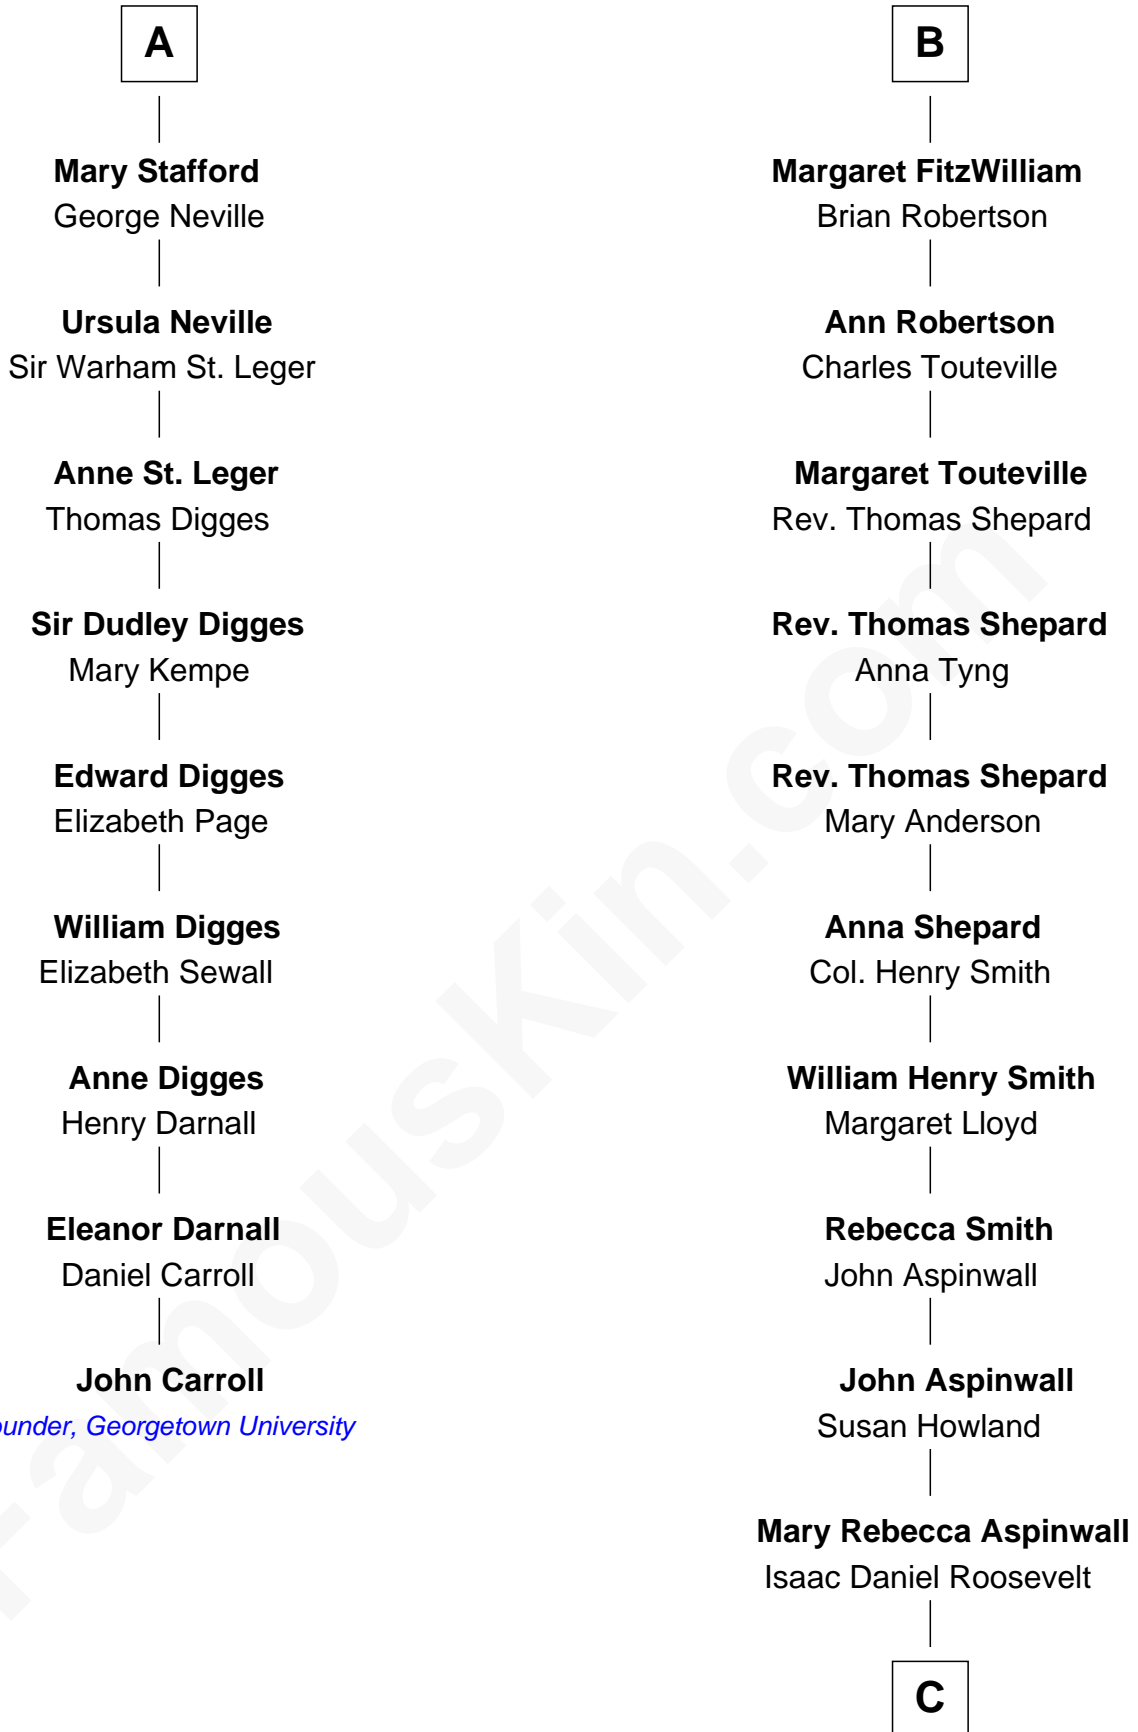

FamousKin.com

Relationship Chart of

John Carroll

Founder of Georgetown University

15th cousin 3 times removed of

Franklin D. Roosevelt

32nd U.S. President

Eudo la Zouche
Milicent de Cantilupe

Eve la Zouche
Sir Maurice de Berkeley

Thomas de Berkeley
Katherine de Clyvedon

Sir John Berkeley
Elizabeth Betteshorne

Eleanor Berkeley
Sir Richard Poynings

Eleanor Poynings
Sir Henry Percy

Henry Percy
Maud Herbert

Eleanor Percy
Edward Stafford

A

Lucy Zouche
Thomas de Greene

Sir Henry Greene
Katherine Drayton

Sir Henry de Greene
Matilda de Mauduit

Eleanor Greene
Sir John FitzWilliam

John FitzWilliam
Helen Villiers

Sir William FitzWilliam
Anne Hawes

Richard FitzWilliam
Elizabeth Knyvet

B

C

James Roosevelt

Sara Delano

Franklin D. Roosevelt

32nd U.S. President

FamousKin.com