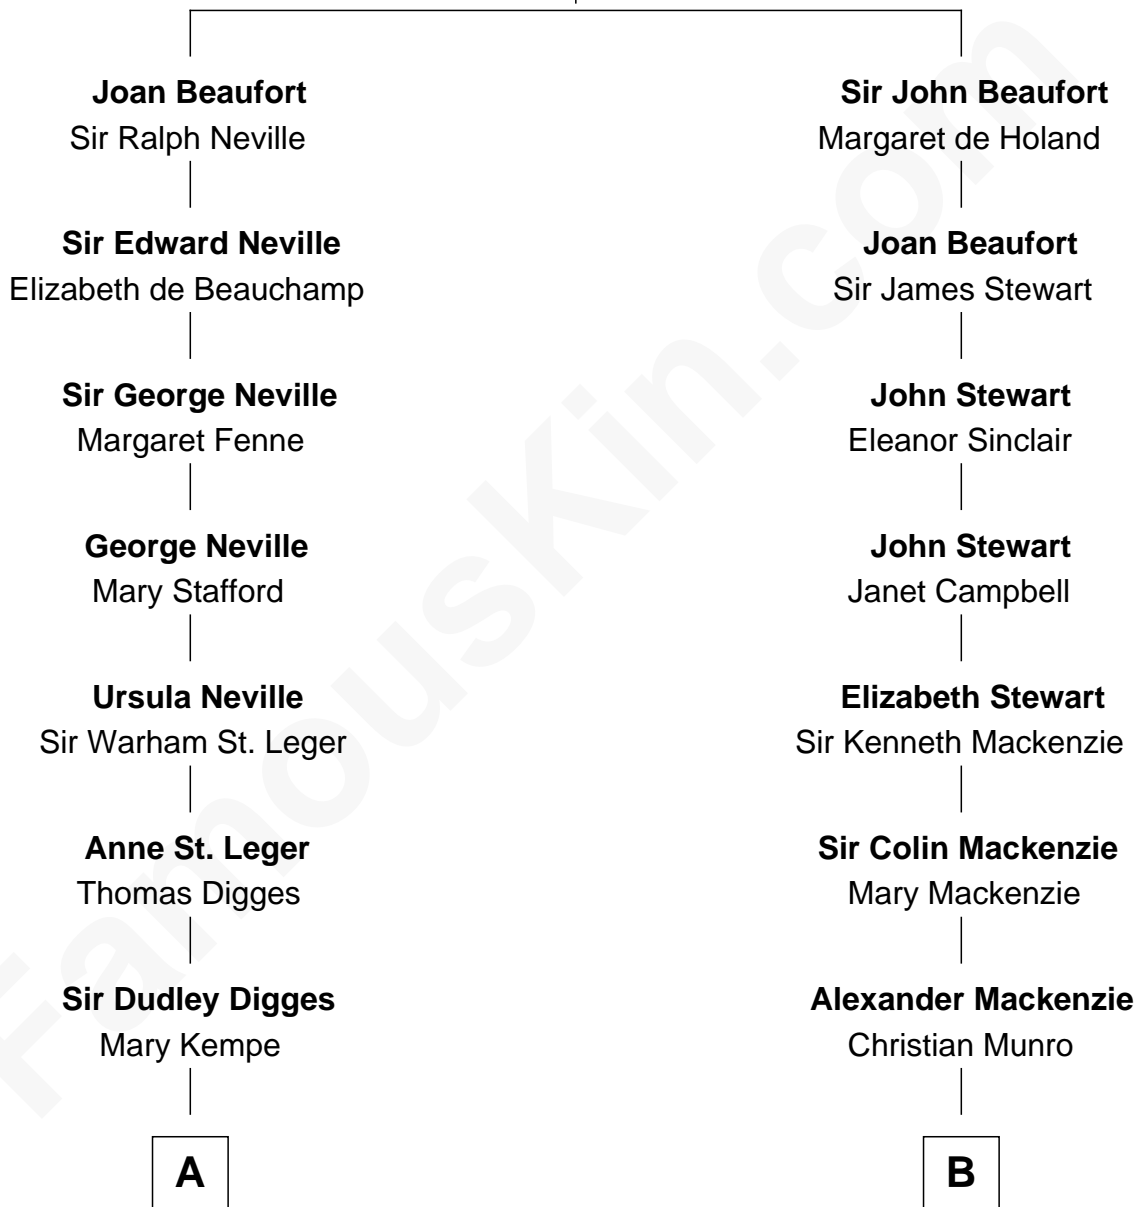

FamousKin.com

Relationship Chart of

John Carroll

Founder of Georgetown University

11th cousin 4 times removed of

Theodore Roosevelt

26th U.S. President

John of Gaunt
Katherine Roet

A

Edward Digges
Elizabeth Page

William Digges
Elizabeth Sewall

Anne Digges
Henry Darnall

Eleanor Darnall
Daniel Carroll

John Carroll
Founder, Georgetown University

B

Sir Kenneth Mackenzie
Jean Chisholm

Theodore Roosevelt
26th U.S. President