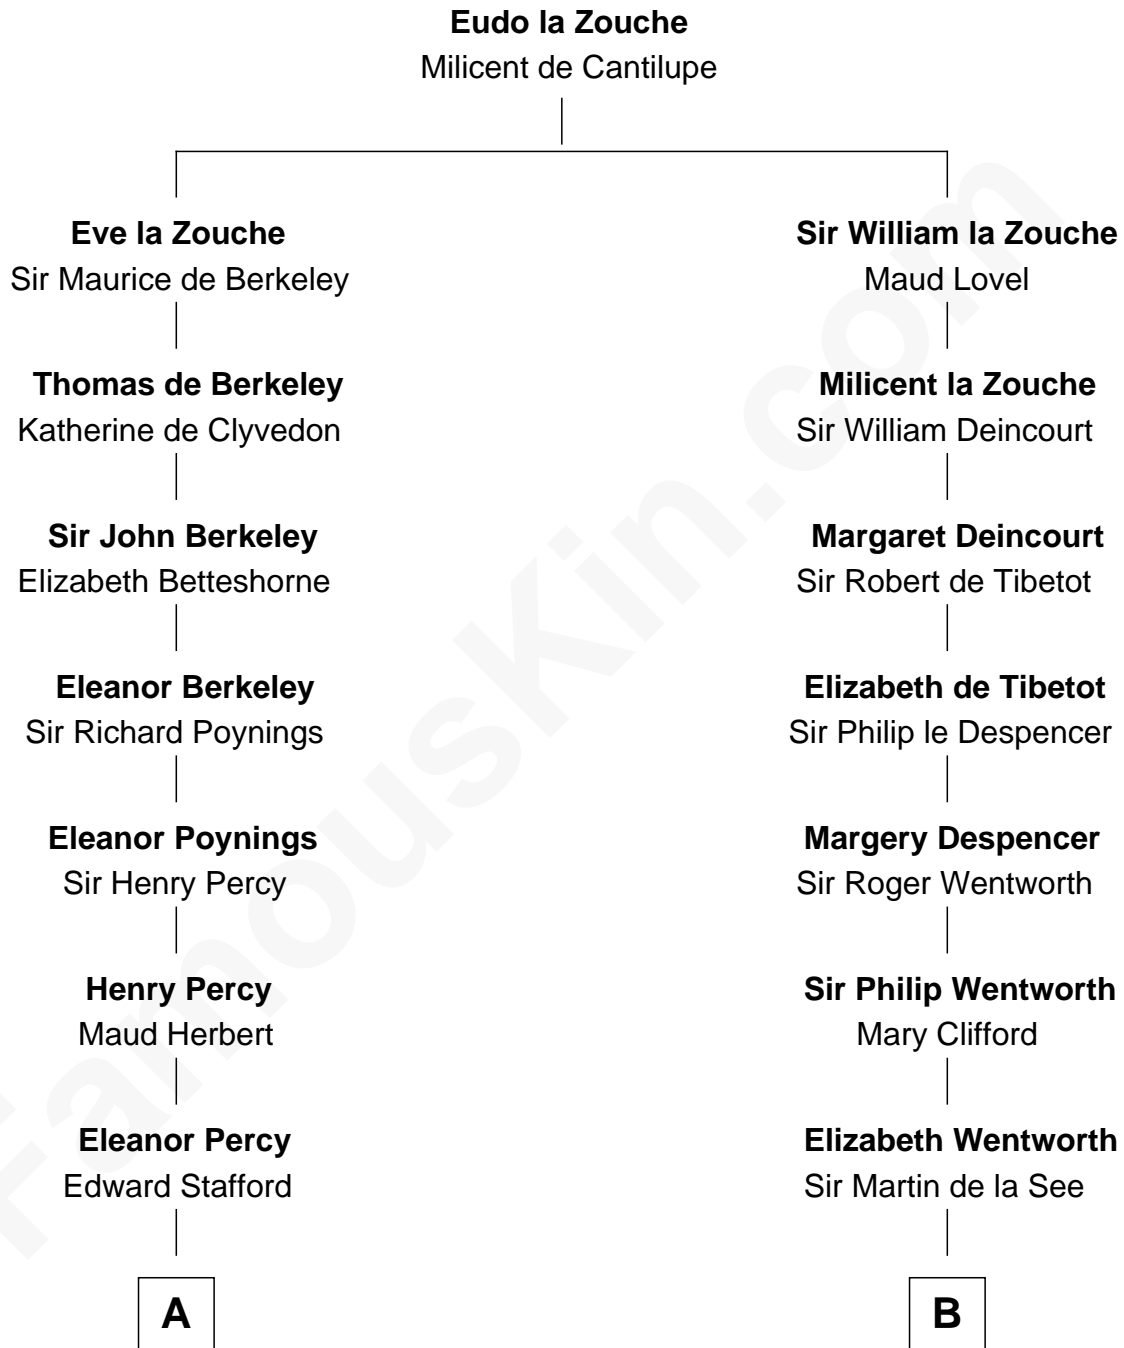

FamousKin.com

Relationship Chart of

John Carroll

Founder of Georgetown University

15th cousin 6 times removed of

Alice (Lee) Roosevelt

First Wife of President Theodore Roosevelt