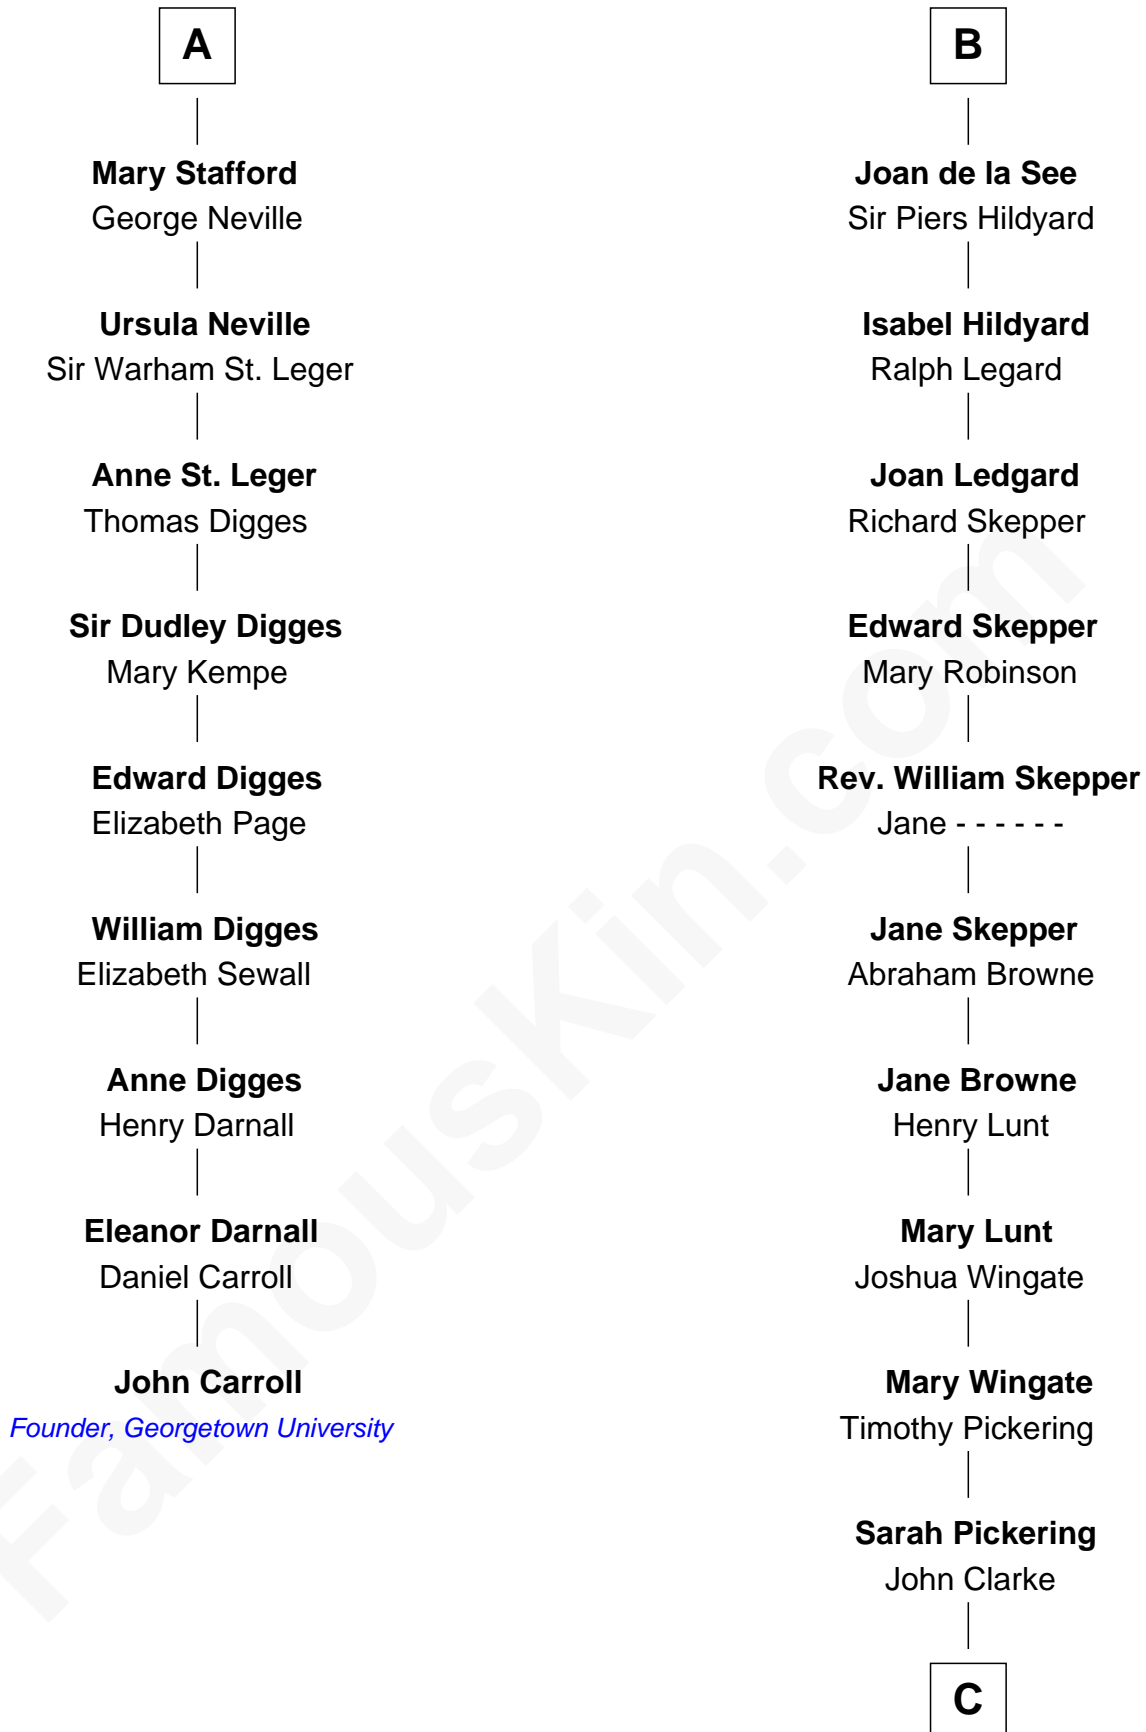

## Relationship Chart of

### John Carroll

Founder of Georgetown University

15th cousin 6 times removed of

### Alice (Lee) Roosevelt

First Wife of President Theodore Roosevelt

**C**

**Nancy Clarke**

Francis Cabot

**Mary Ann Cabot**

Nathaniel Cabot Lee

**John Clarke Lee**