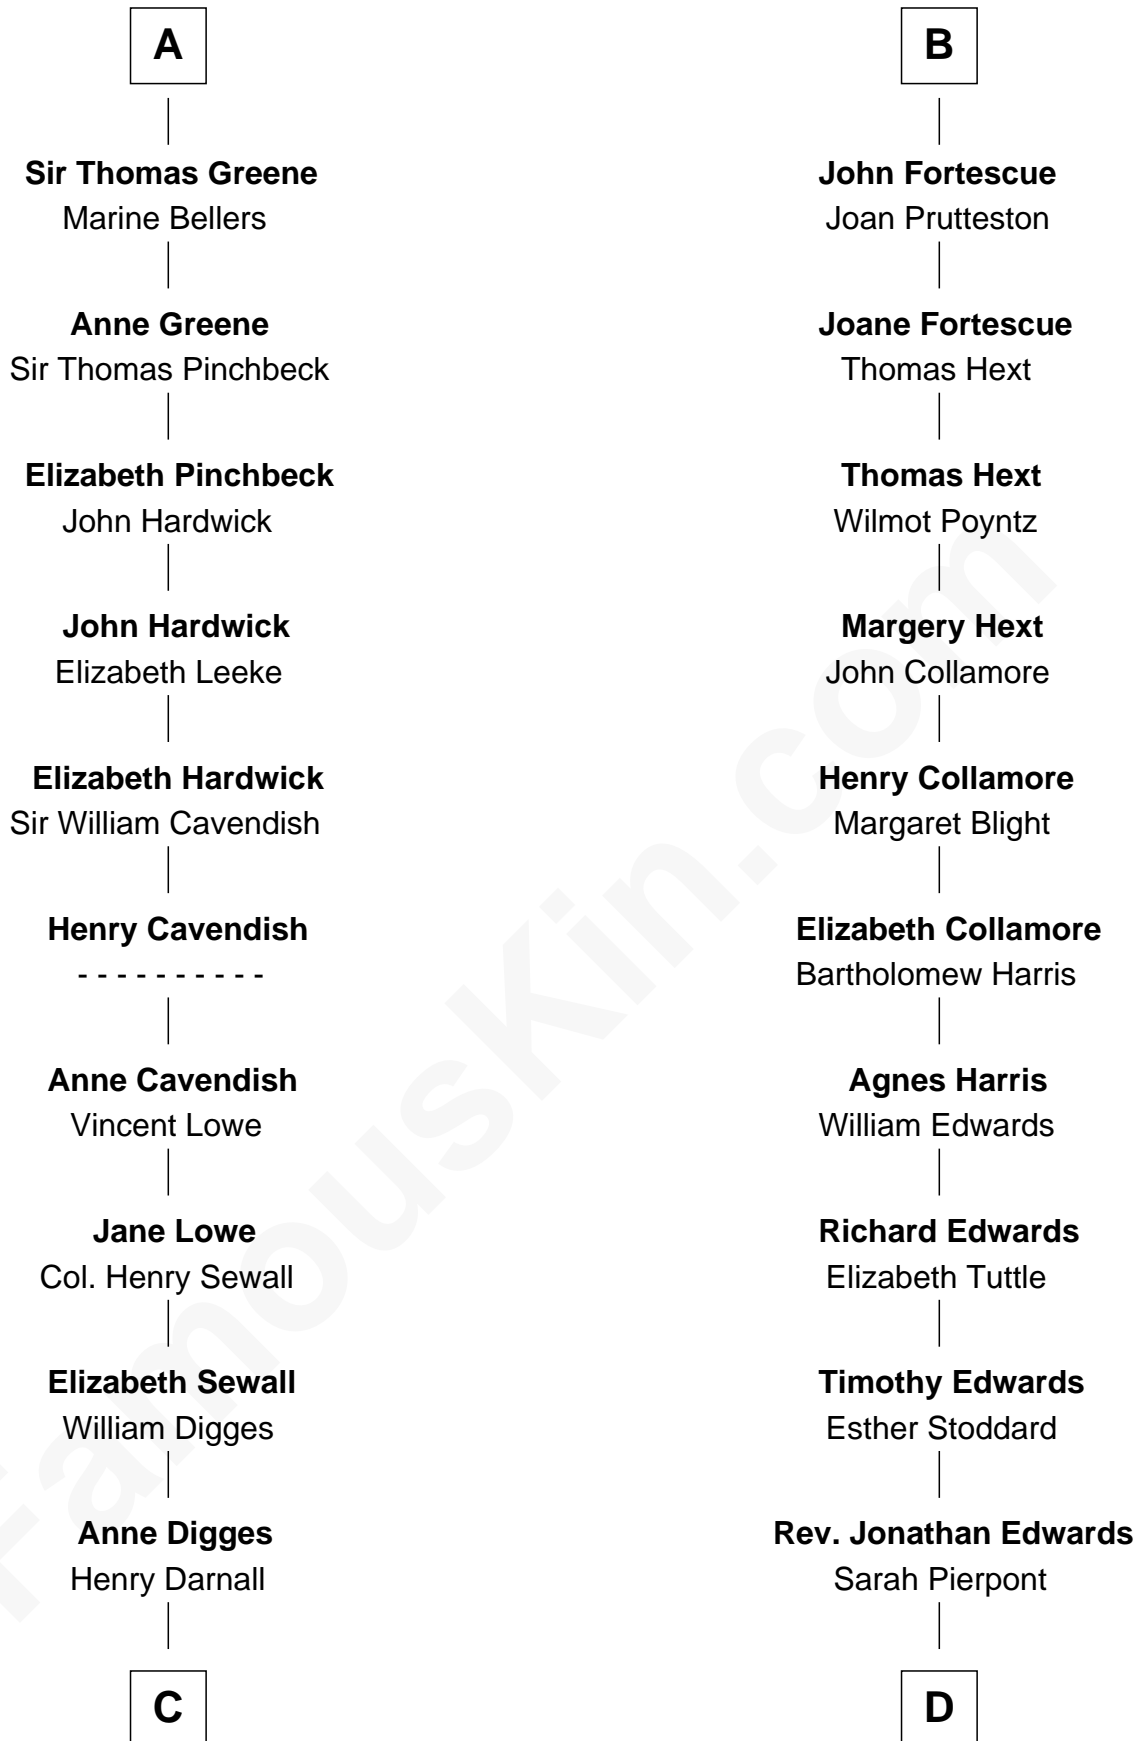

## Relationship Chart of

### John Carroll

Founder of Georgetown University

18th cousin 3 times removed of

### Edith (Carow) Roosevelt

First Lady of President Theodore Roosevelt

**C**

**Eleanor Darnall**

Daniel Carroll

**John Carroll**

*Founder, Georgetown University*

**D**

**Timothy Edwards**

Rhoda Ogden

**Sarah Edwards**

Daniel Tyler

**Gen. Daniel Tyler**

Emily Lee

**Gertrude Elizabeth Tyler**

Charles Carow