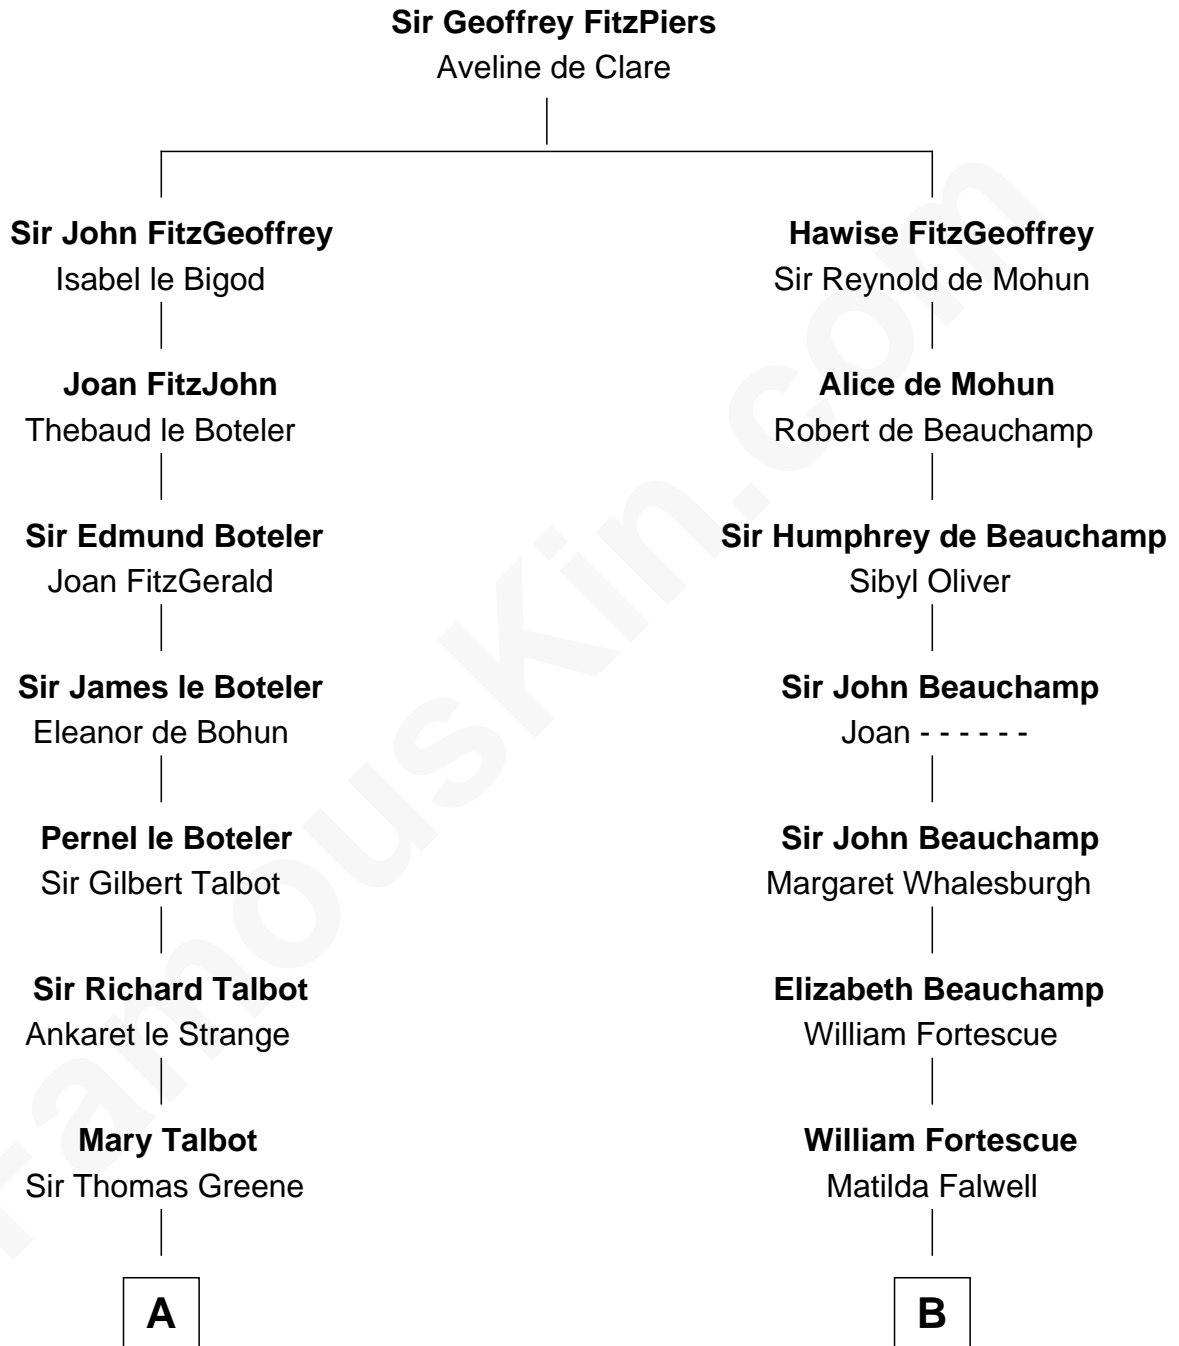

## Relationship Chart of

### John Carroll

Founder of Georgetown University

18th cousin 3 times removed of

### Edith (Carow) Roosevelt

First Lady of President Theodore Roosevelt

**C**

**Eleanor Darnall**

Daniel Carroll

**John Carroll**

*Founder, Georgetown University*

**D**