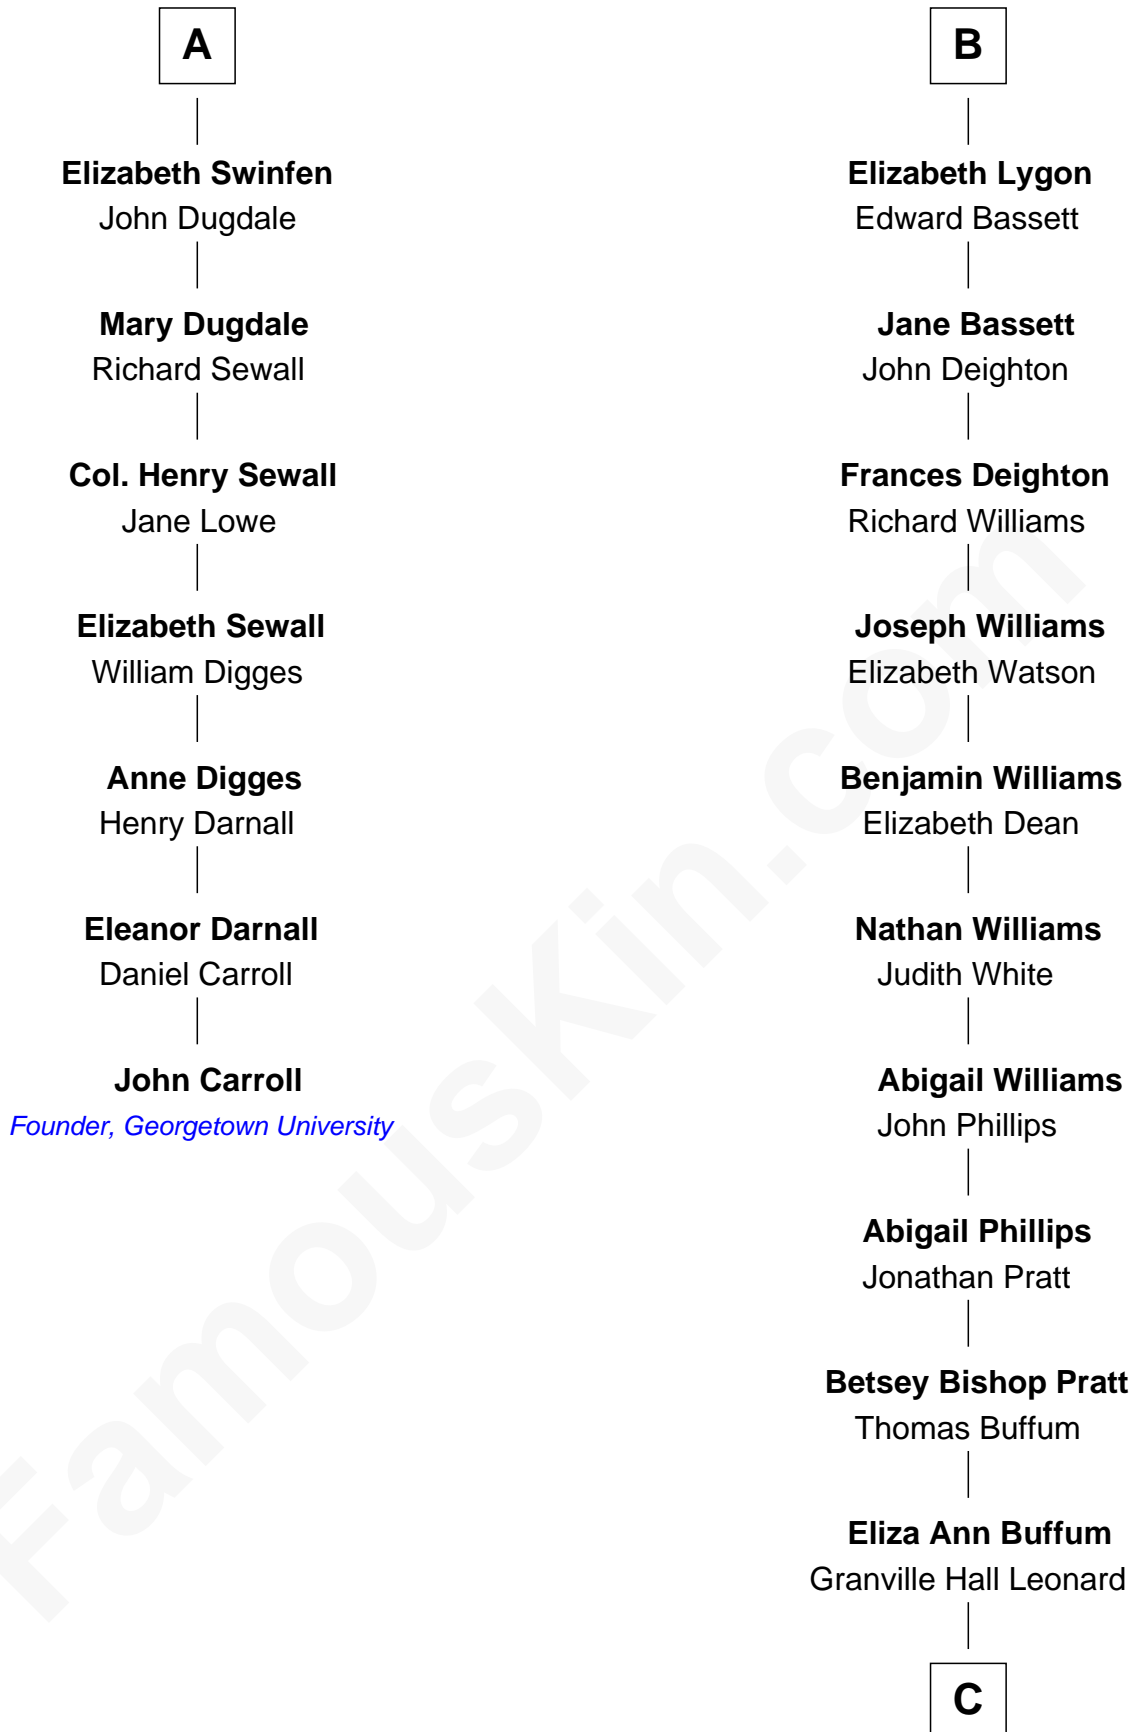

FamousKin.com

Relationship Chart of

John Carroll

Founder of Georgetown University

13th cousin 7 times removed of

James Taylor

Singer-Songwriter

Sir John Stafford

Margaret Stafford

C

Emily Roxanna Leonard

Stanford Lyman Haynes

Theodosia Haynes

Alexander Taylor

Dr. Isaac Montrose Taylor

Gertrude Arline Woodard

James Taylor

Singer-Songwriter

FamousKin.com