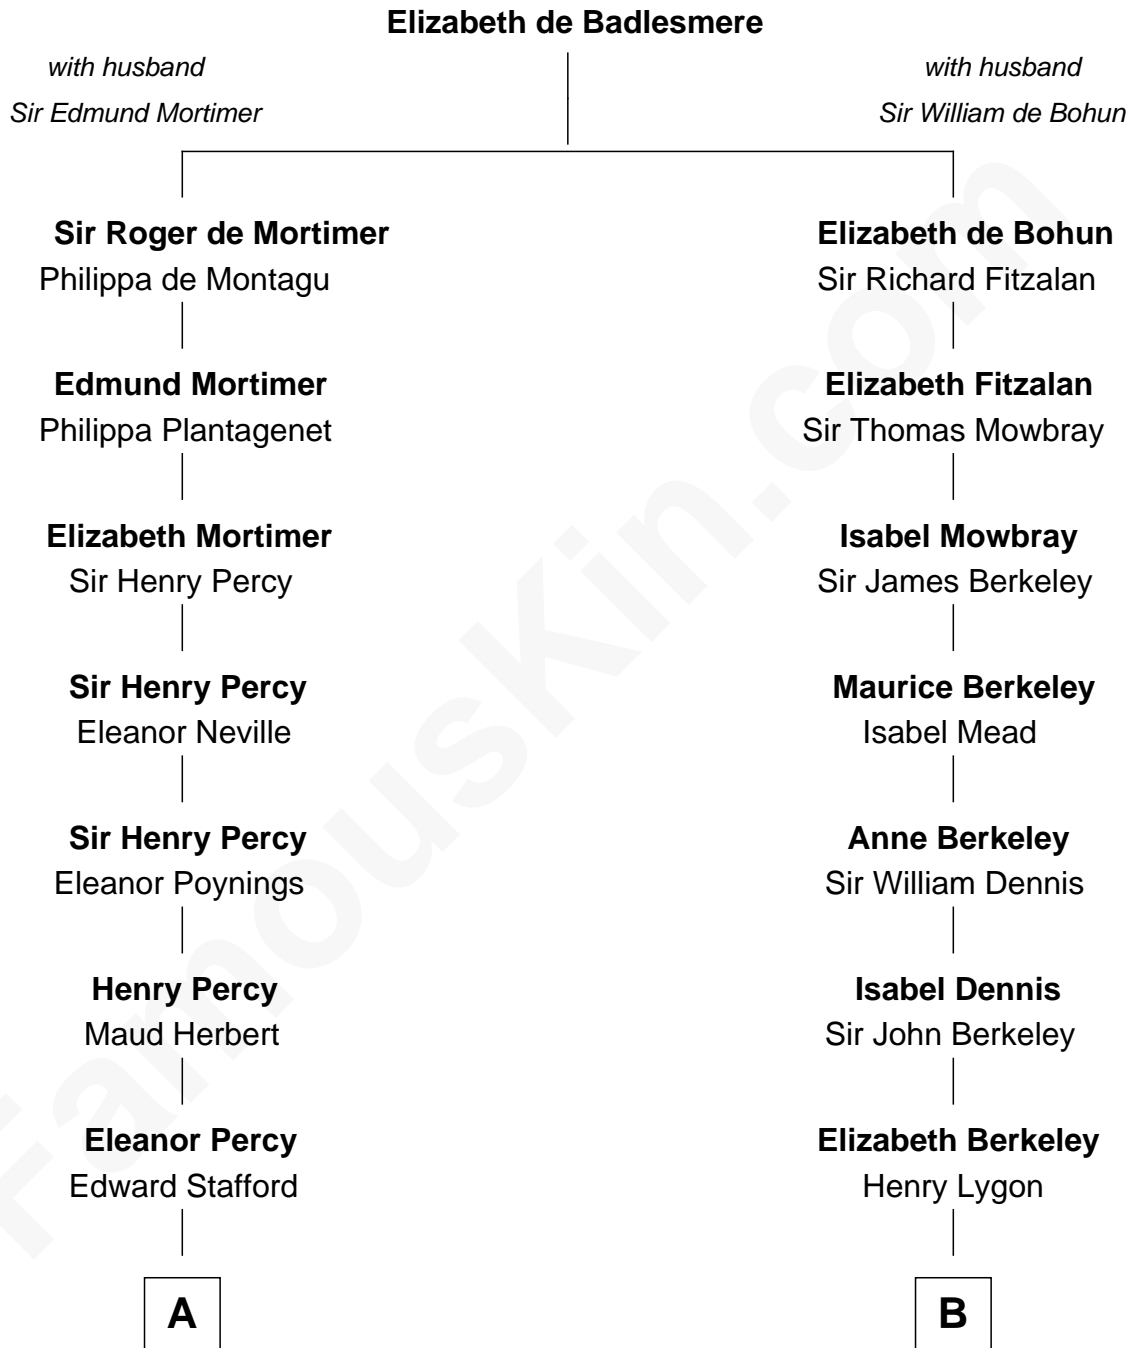

FamousKin.com

Relationship Chart of

John Carroll

Founder of Georgetown University

15th cousin 5 times removed of

James Taylor
Singer-Songwriter

C

—
Emily Roxanna Leonard

Stanford Lyman Haynes

—
Theodosia Haynes

Alexander Taylor

—
Dr. Isaac Montrose Taylor

Gertrude Arline Woodard

—
James Taylor

Singer-Songwriter

FamousKin.com