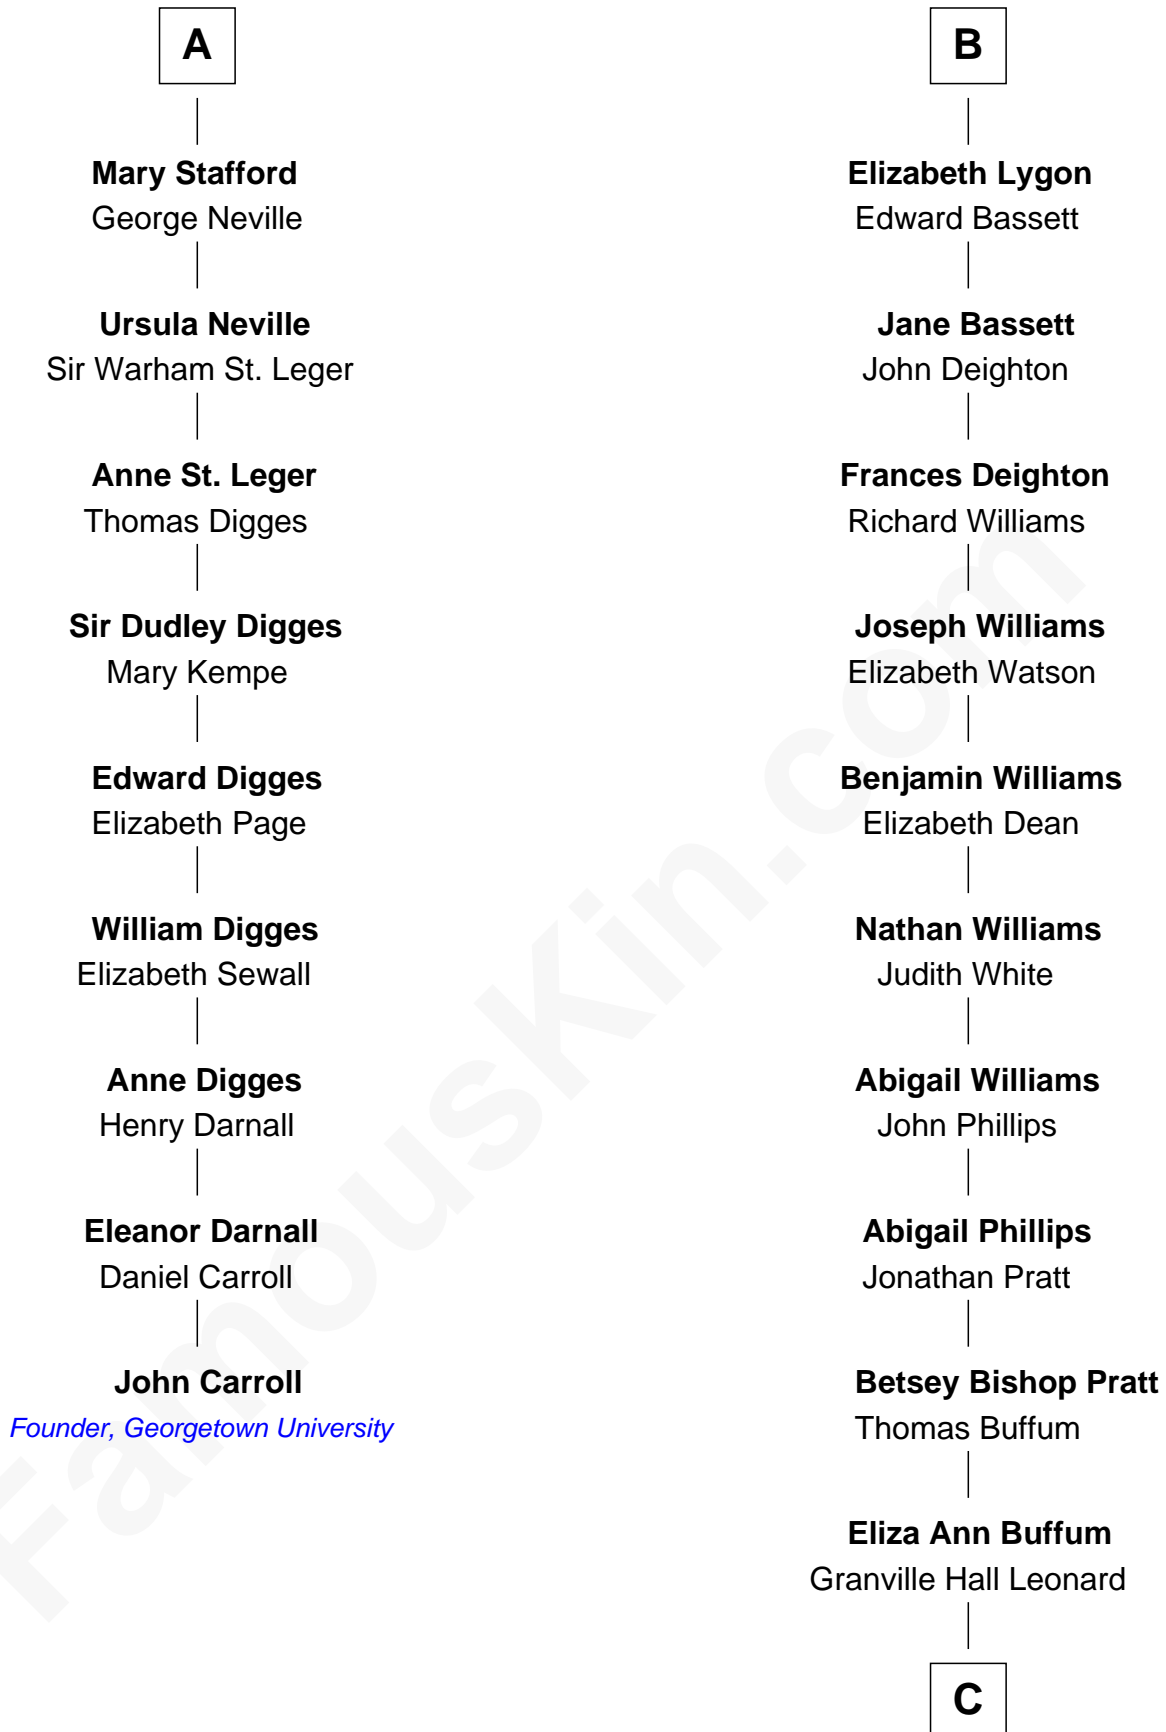

FamousKin.com

Relationship Chart of

John Carroll

Founder of Georgetown University

15th cousin 5 times removed of

James Taylor
Singer-Songwriter

C

—
Emily Roxanna Leonard

Stanford Lyman Haynes

—
Theodosia Haynes

Alexander Taylor

—
Dr. Isaac Montrose Taylor

Gertrude Arline Woodard

—
James Taylor

Singer-Songwriter

FamousKin.com