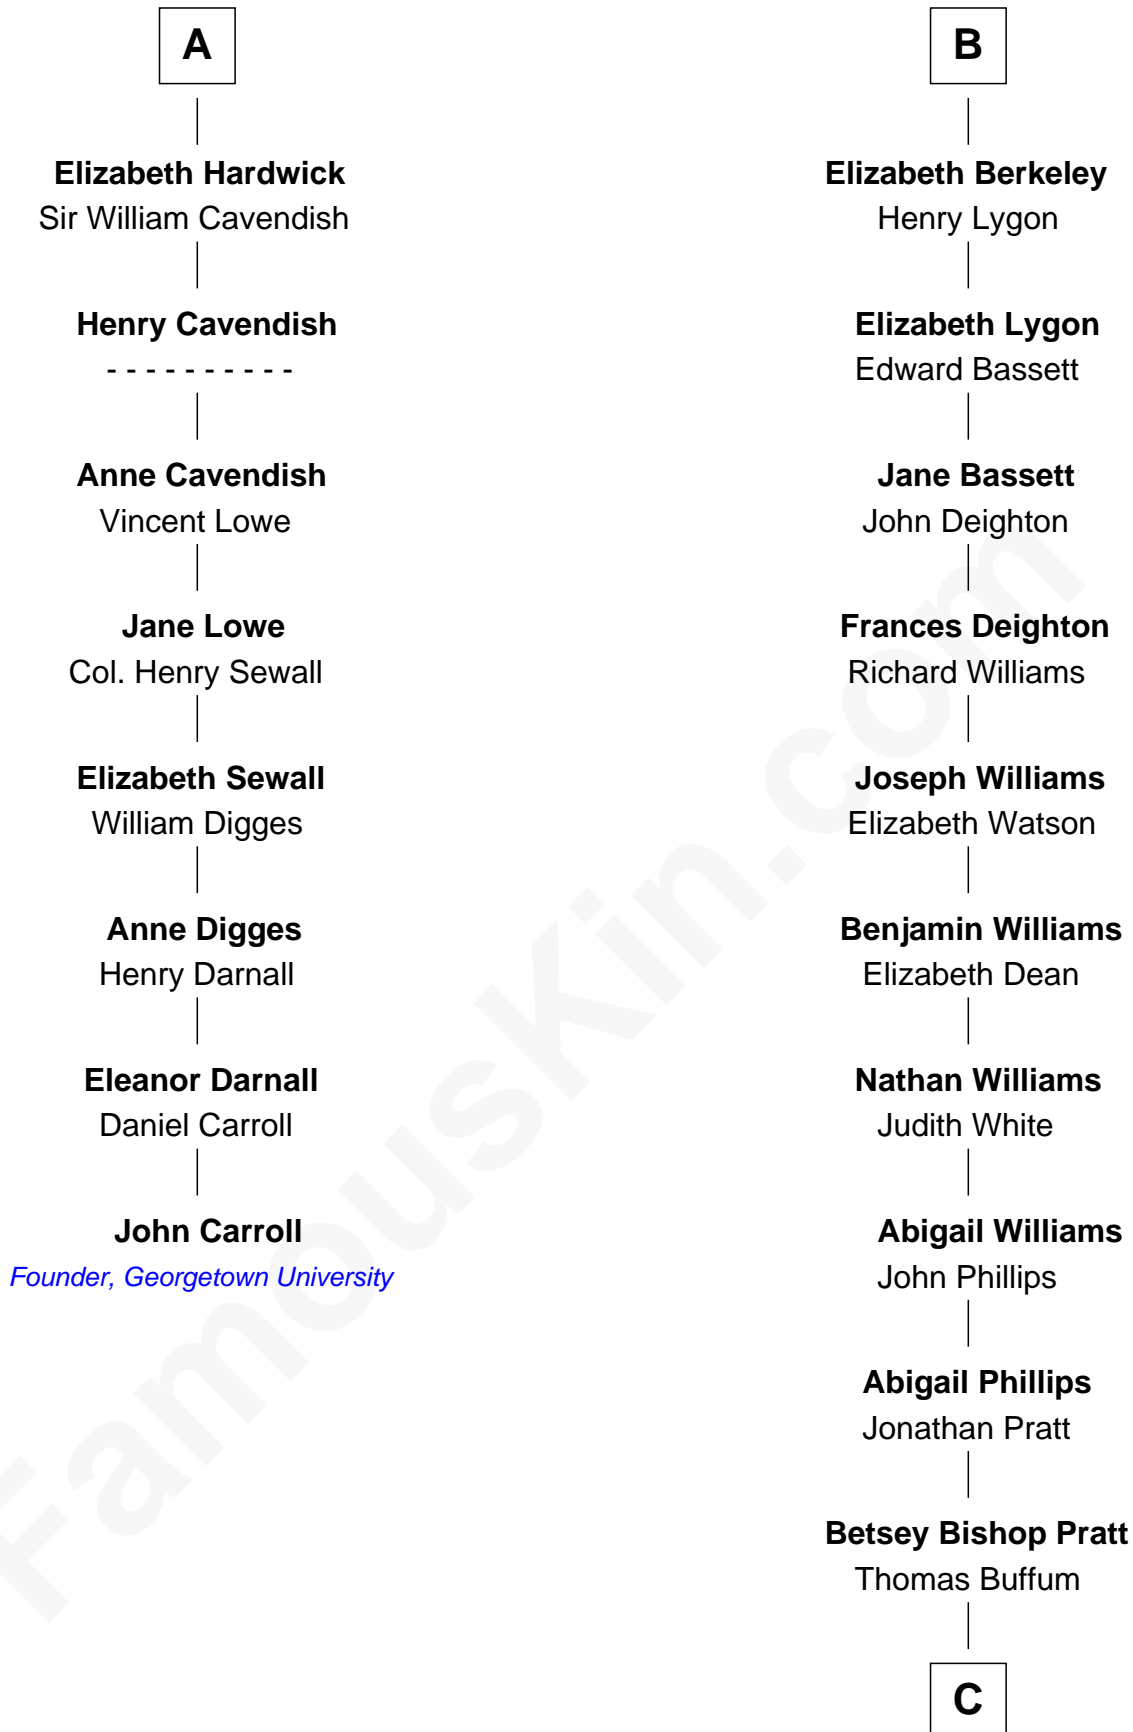

# FamousKin.com Relationship Chart of

**John Carroll**

*Founder of Georgetown University*

14th cousin 7 times removed of

**James Taylor**

*Singer-Songwriter*

**Edmund Fitzalan**

Alice de Warenne

**C**

**Eliza Ann Buffum**  
Granville Hall Leonard

**Emily Roxanna Leonard**  
Stanford Lyman Haynes

**Theodosia Haynes**  
Alexander Taylor

**Dr. Isaac Montrose Taylor**  
Gertrude Arline Woodard

**James Taylor**  
*Singer-Songwriter*