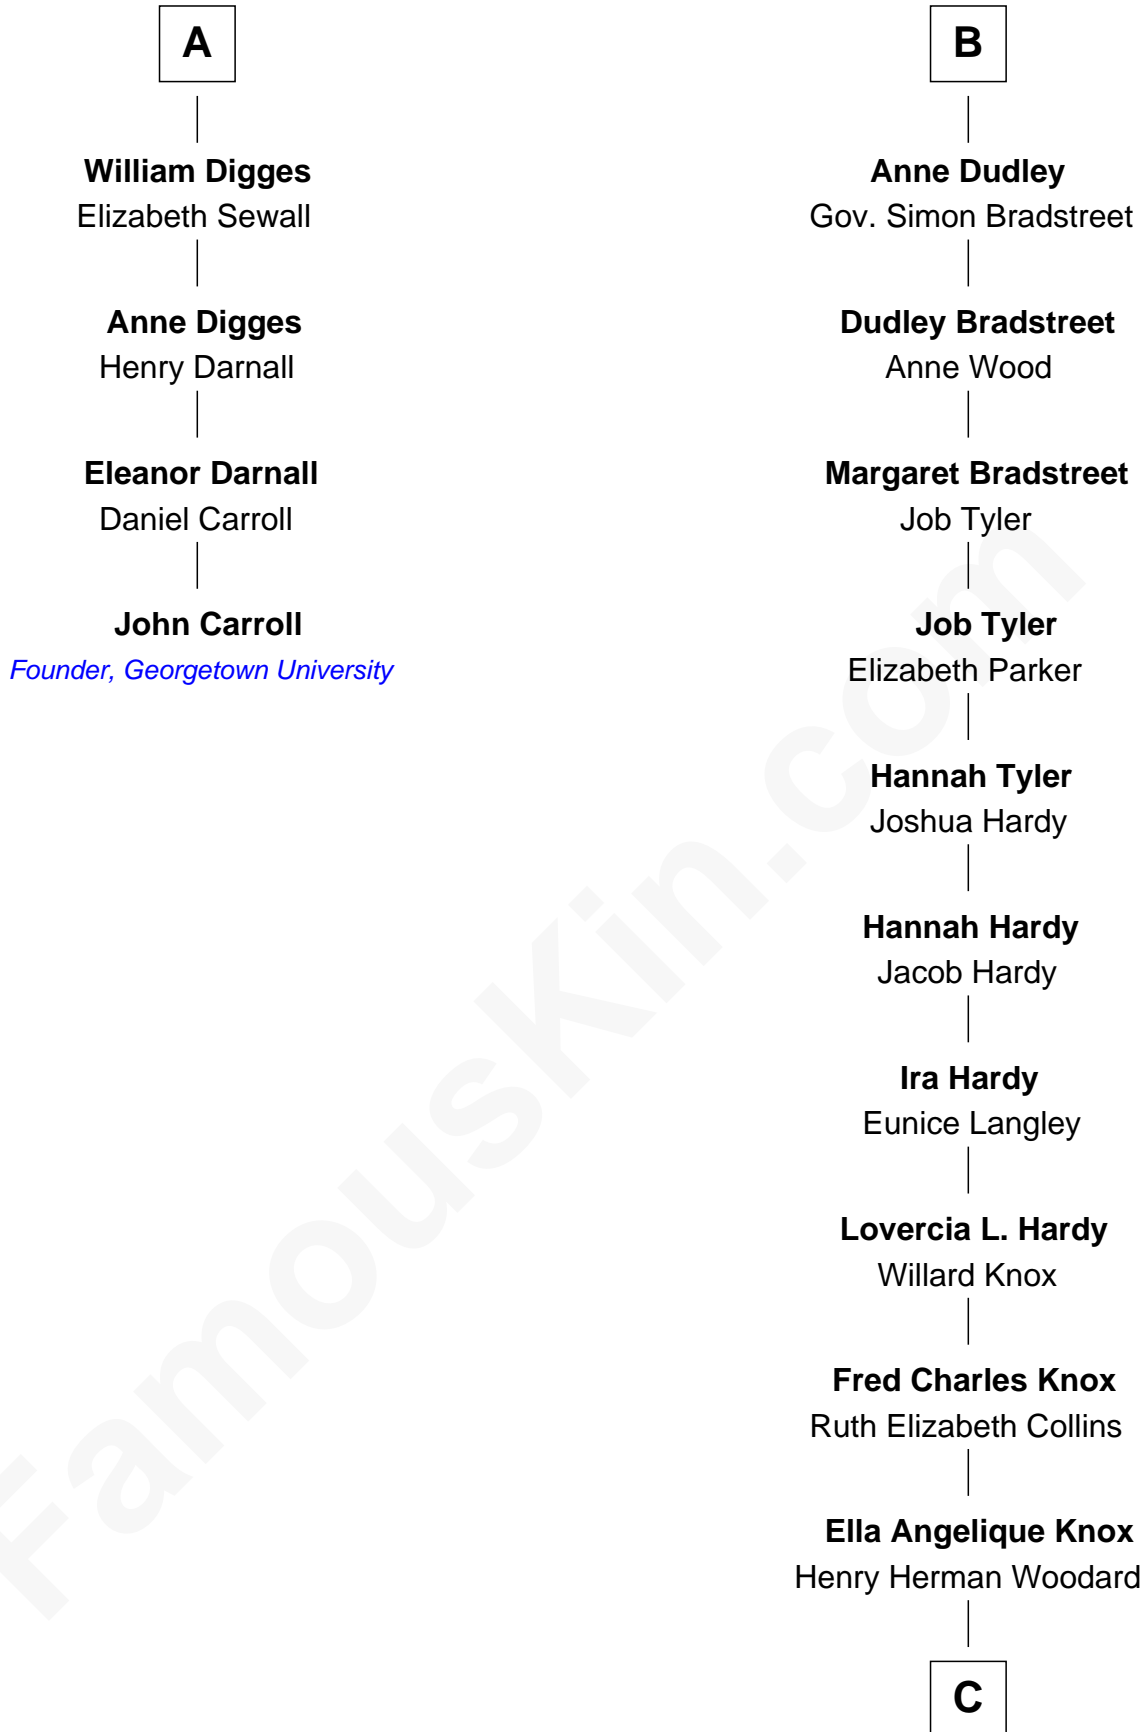

FamousKin.com Relationship Chart of

John Carroll

Founder of Georgetown University

10th cousin 8 times removed of

James Taylor

Singer-Songwriter

Sir Ralph Neville

Joan Beaufort

Sir Edward Neville
Elizabeth de Beauchamp

Sir George Neville
Margaret Fenne

George Neville
Mary Stafford

Ursula Neville
Sir Warham St. Leger

Anne St. Leger
Thomas Digges

Sir Dudley Digges
Mary Kempe

Edward Digges
Elizabeth Page

A

Katherine Neville
Sir Thomas Strangeways

Joan Strangeways
Sir William Willoughby

Cecily Willoughby
Sir Edward Sutton

Sir John Sutton
Cecily Grey

Sir Henry Dudley
----- Ashton

Probable

Roger Dudley
Susanna Thorne

Gov. Thomas Dudley
Dorothy York

B

C

Gertrude Arline Woodard
Dr. Isaac Montrose Taylor

James Taylor
Singer-Songwriter

FamousKin.com