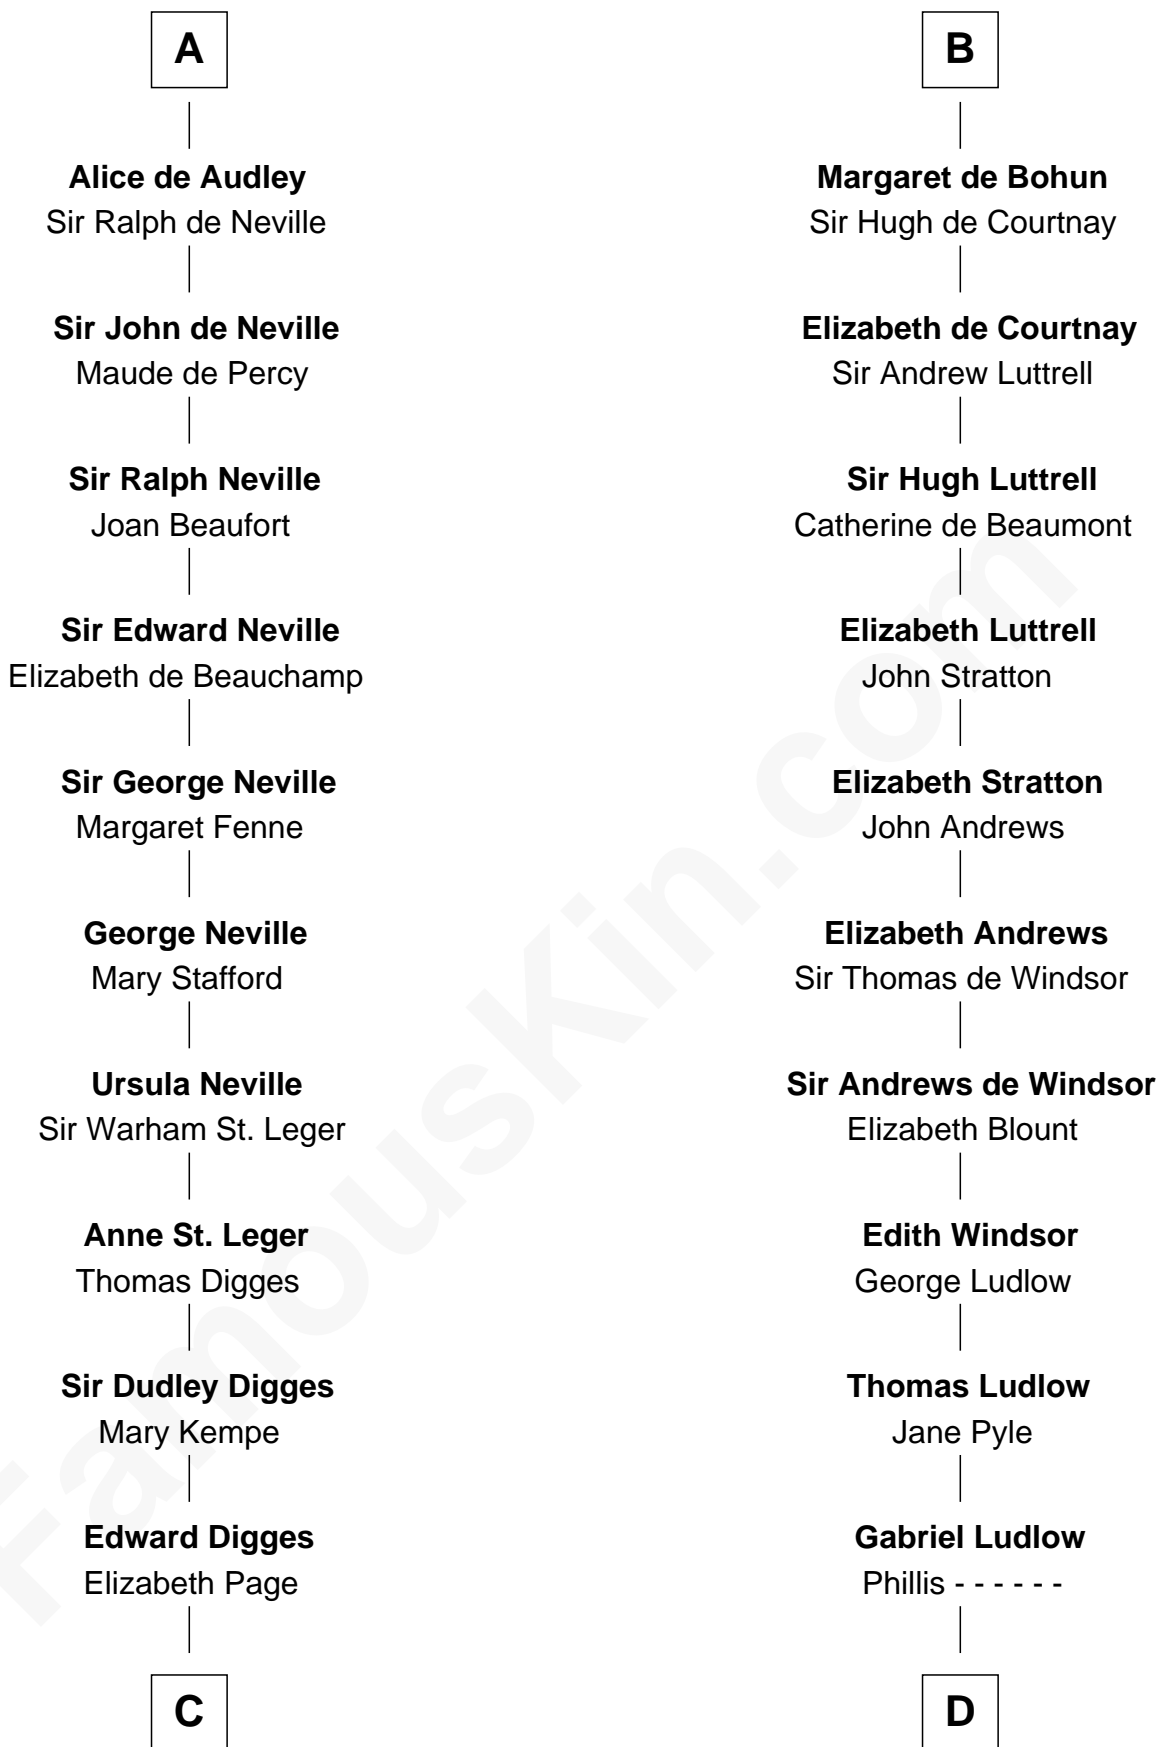

# FamousKin.com Relationship Chart of

**John Carroll**

*Founder of Georgetown University*

20th cousin of

**Carter Braxton**

*Signer of the Declaration of Independence*

**C**

**William Digges**  
Elizabeth Sewall

**Anne Digges**  
Henry Darnall

**Eleanor Darnall**  
Daniel Carroll

**John Carroll**

*Founder, Georgetown University*

**D**

**Sarah Ludlow**  
Col. John Carter

**Col. Robert Carter**  
Elizabeth Landon

**Mary Carter**  
George Braxton

**Carter Braxton**

*Signer of Declaration of Independence*