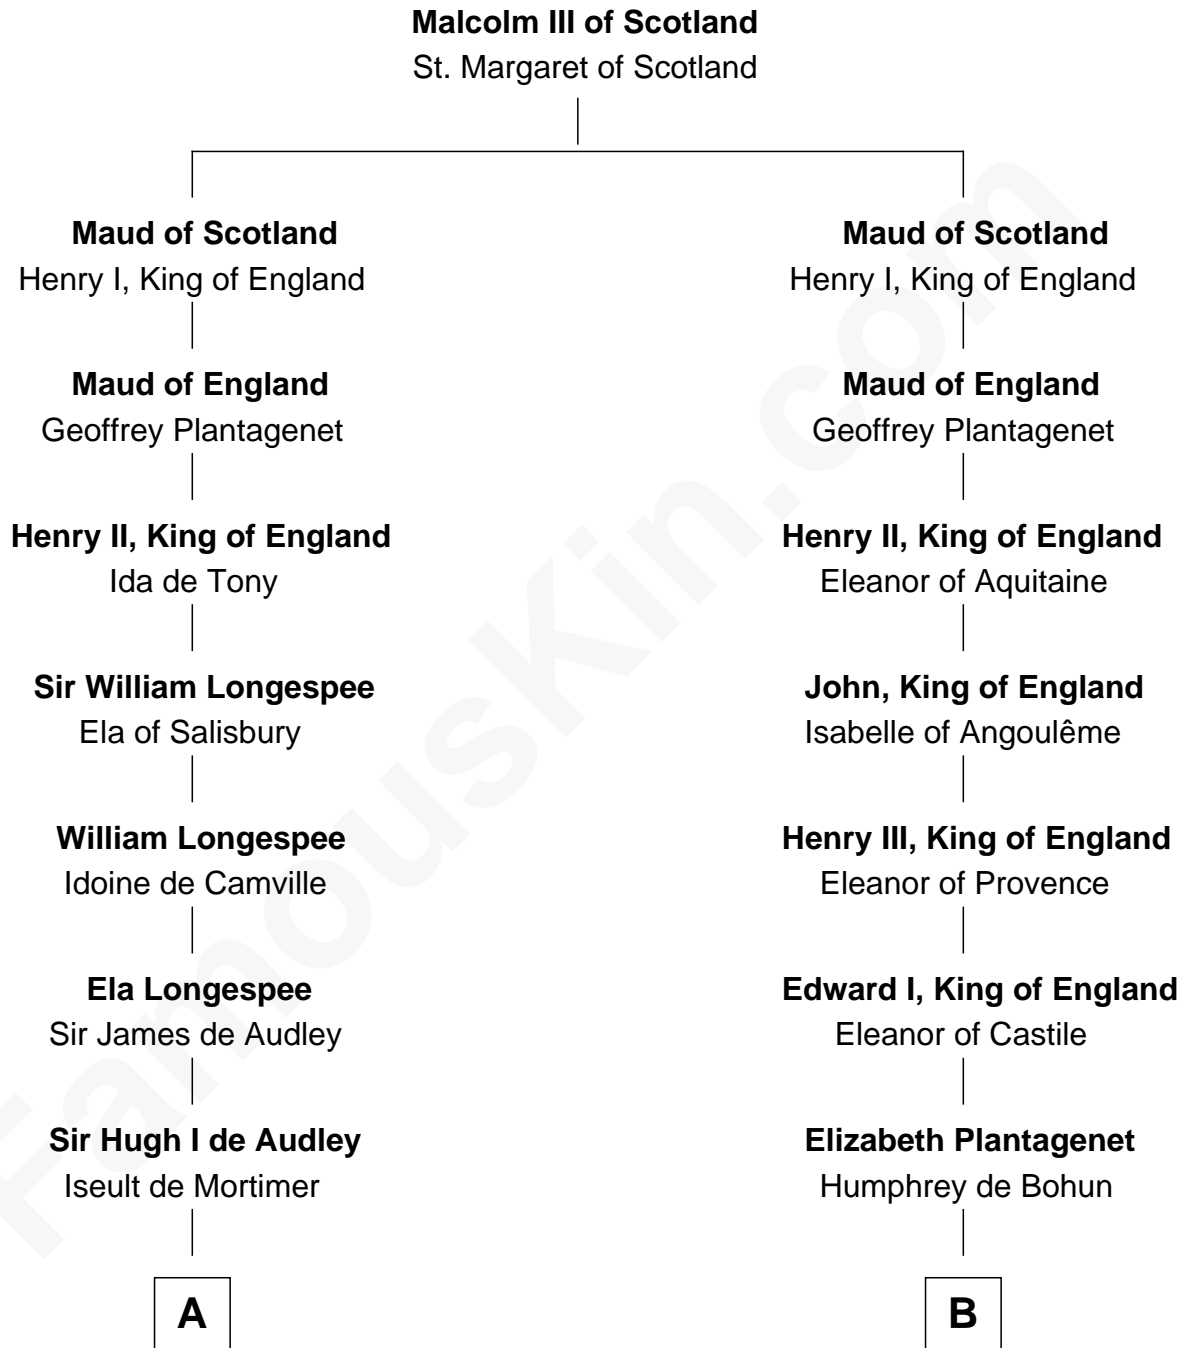

# FamousKin.com Relationship Chart of

**John Carroll**

*Founder of Georgetown University*

20th cousin of

**Carter Braxton**

*Signer of the Declaration of Independence*

**C**

**William Digges**  
Elizabeth Sewall

**Anne Digges**  
Henry Darnall

**Eleanor Darnall**  
Daniel Carroll

**John Carroll**

*Founder, Georgetown University*

**D**

**Sarah Ludlow**  
Col. John Carter

**Col. Robert Carter**  
Elizabeth Landon

**Mary Carter**  
George Braxton

**Carter Braxton**

*Signer of Declaration of Independence*