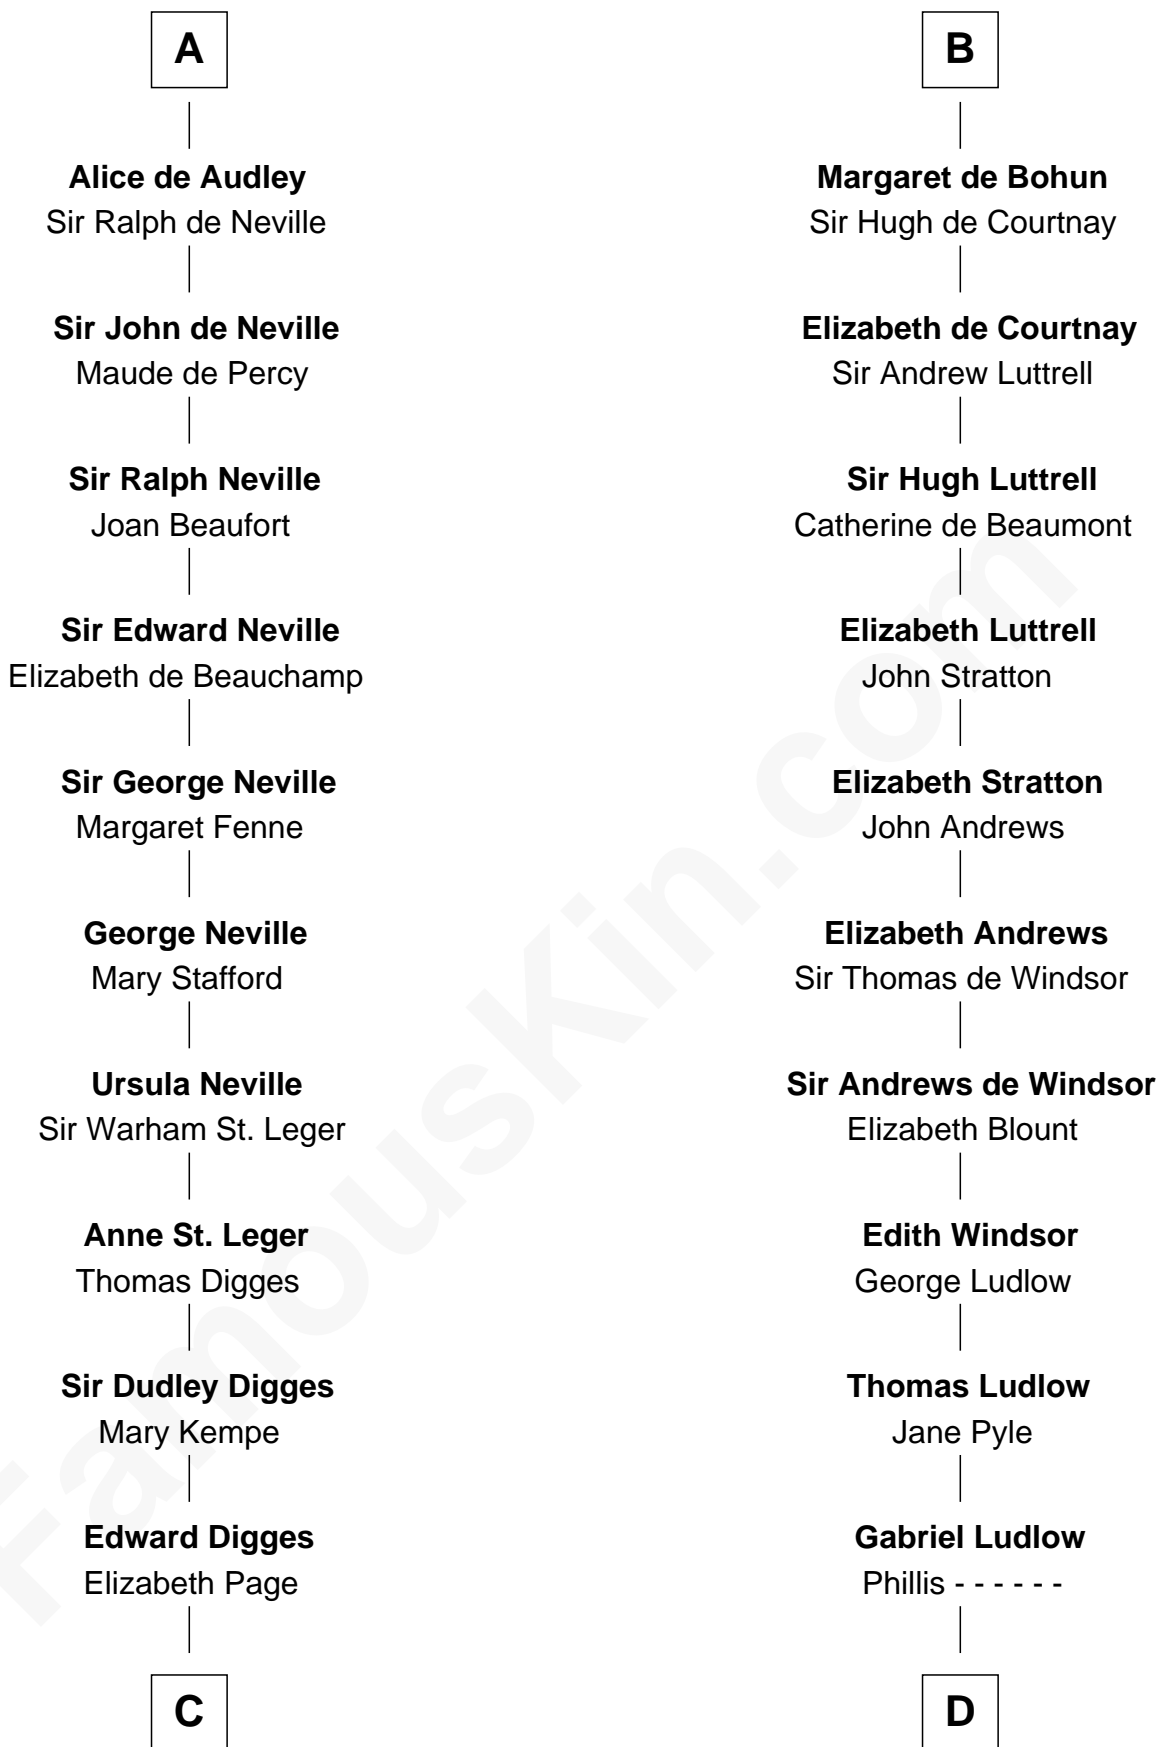

FamousKin.com Relationship Chart of

John Carroll

Founder of Georgetown University

20th cousin of

Carter Braxton

Signer of the Declaration of Independence

Enna MacMurrough

C

William Digges
Elizabeth Sewall

Anne Digges
Henry Darnall

Eleanor Darnall
Daniel Carroll

John Carroll

Founder, Georgetown University

D

Sarah Ludlow
Col. John Carter

Col. Robert Carter
Elizabeth Landon

Mary Carter
George Braxton

Carter Braxton

Signer of Declaration of Independence