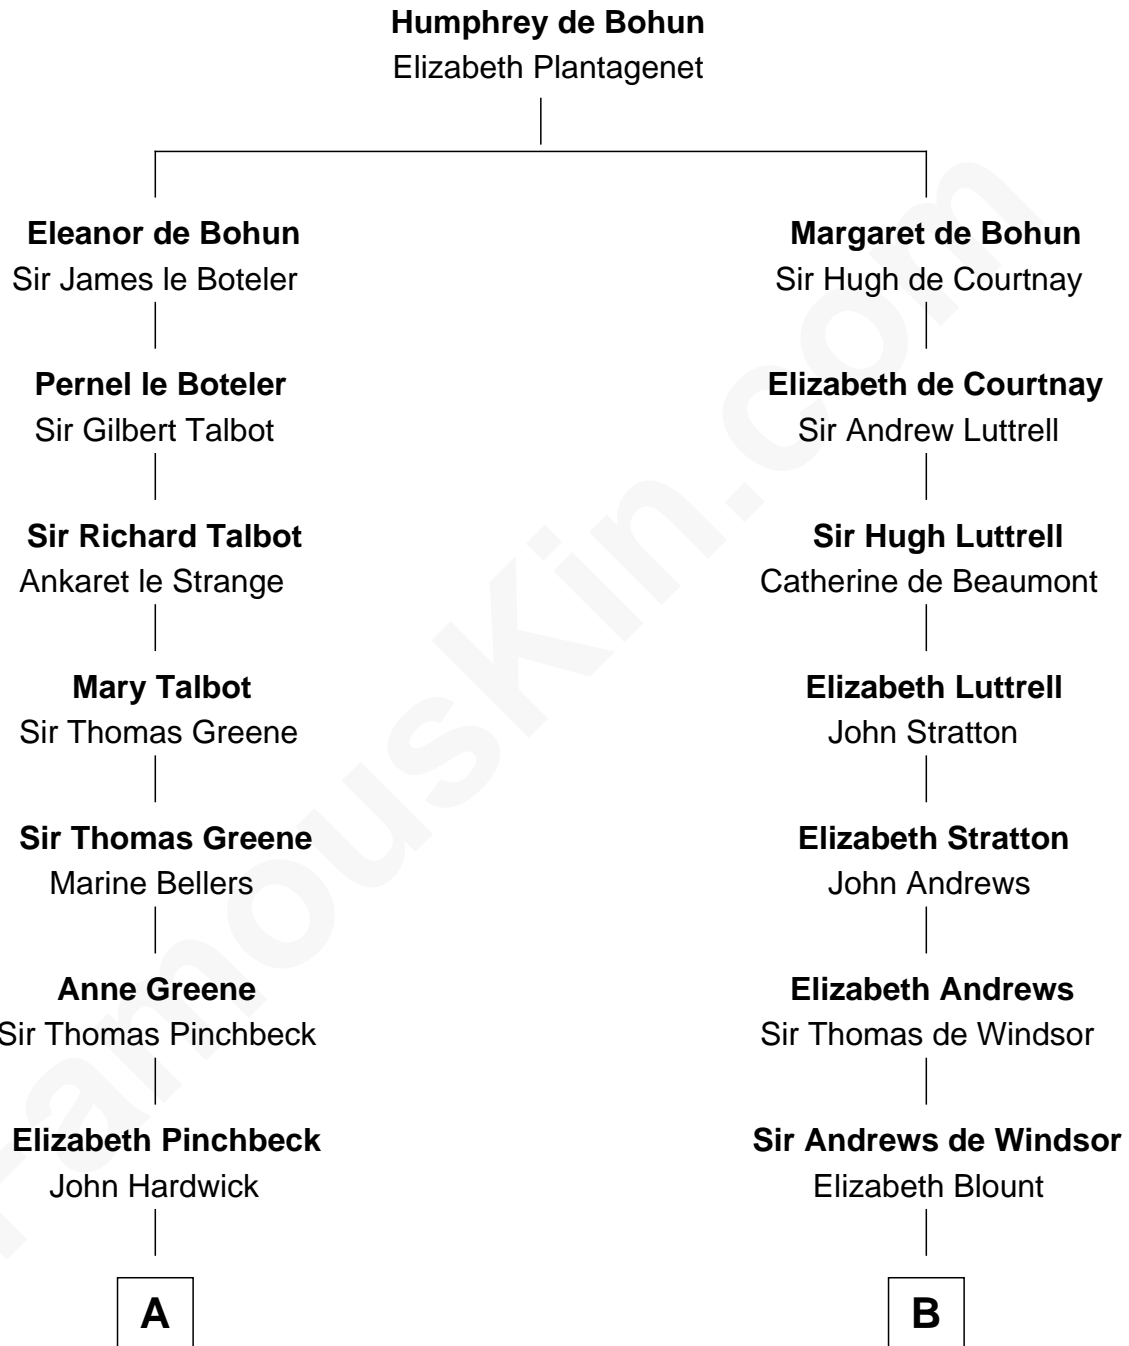

FamousKin.com

Relationship Chart of

John Carroll

Founder of Georgetown University

13th cousin 2 times removed of

Carter Braxton

Signer of the Declaration of Independence

A

John Hardwick
Elizabeth Leeke

Elizabeth Hardwick
Sir William Cavendish

Henry Cavendish

Anne Cavendish
Vincent Lowe

Jane Lowe
Col. Henry Sewall

Elizabeth Sewall
William Digges

Anne Digges
Henry Darnall

Eleanor Darnall
Daniel Carroll

John Carroll

Founder, Georgetown University

B

Edith Windsor
George Ludlow

Thomas Ludlow
Jane Pyle

Gabriel Ludlow
Phillis -----

Sarah Ludlow
Col. John Carter

Col. Robert Carter
Elizabeth Landon

Mary Carter
George Braxton

Carter Braxton

Signer of Declaration of Independence