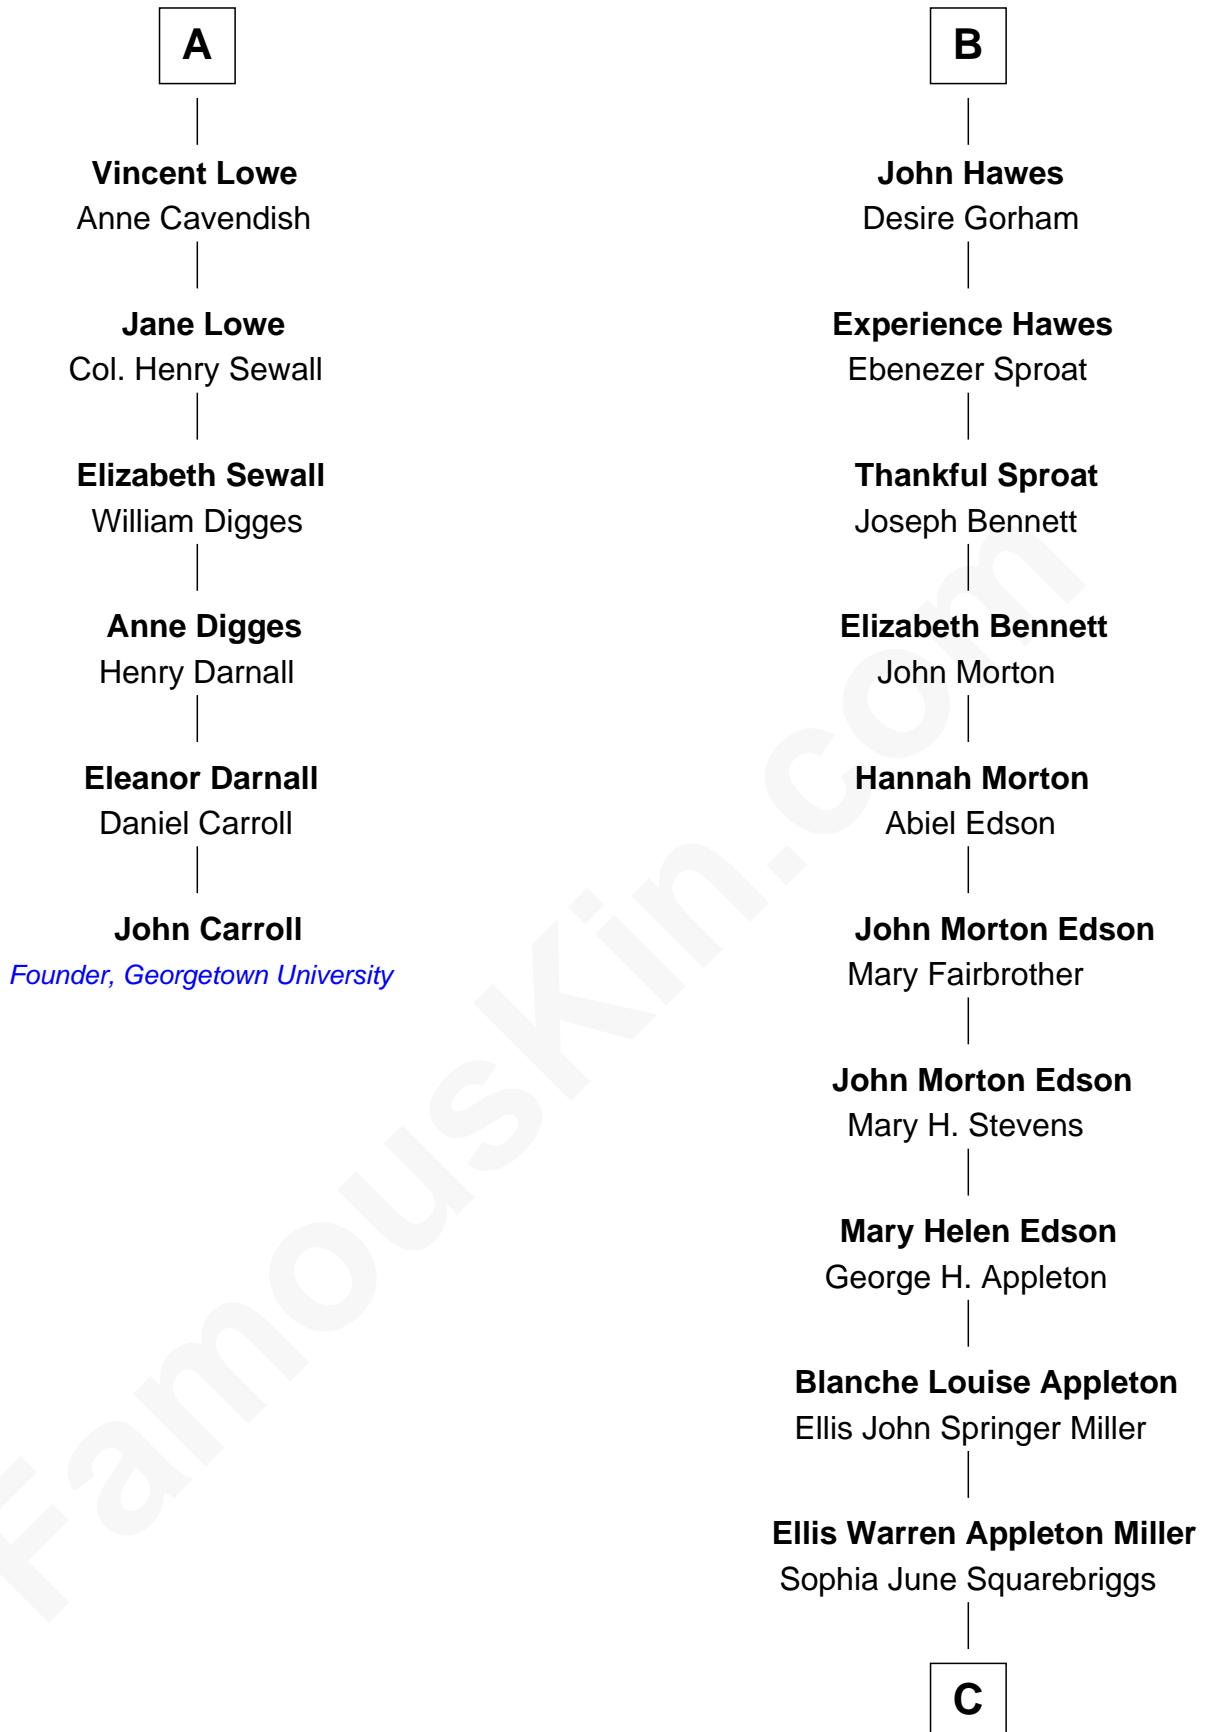

## Relationship Chart of

### John Carroll

Founder of Georgetown University

12th cousin 6 times removed of

**Marie-Chantal Miller**

Crown Princess of Greece

**Sir Hugh Shirley**

Beatrice Brewes

C