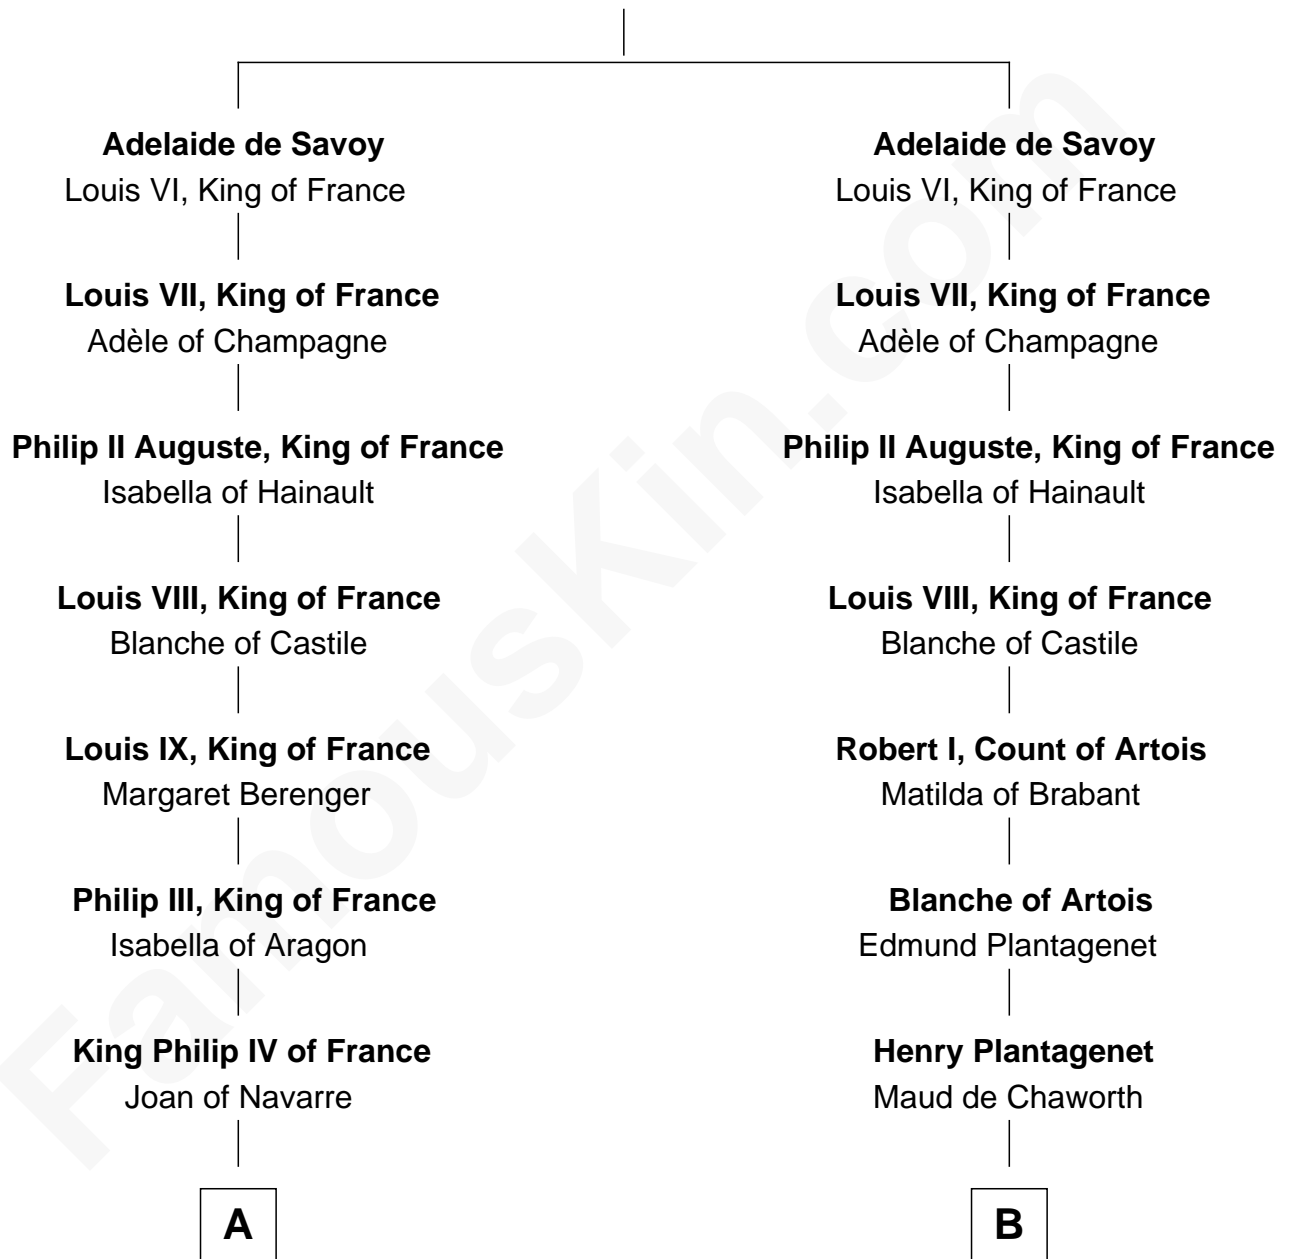

FamousKin.com Relationship Chart of

John Carroll

Founder of Georgetown University

21st cousin of

James Madison

4th U.S. President

Humbert II of Savoy

Gisela of Burgundy

C

Edward Digges

Elizabeth Page

William Digges

Elizabeth Sewall

Anne Digges

Henry Darnall

Eleanor Darnall