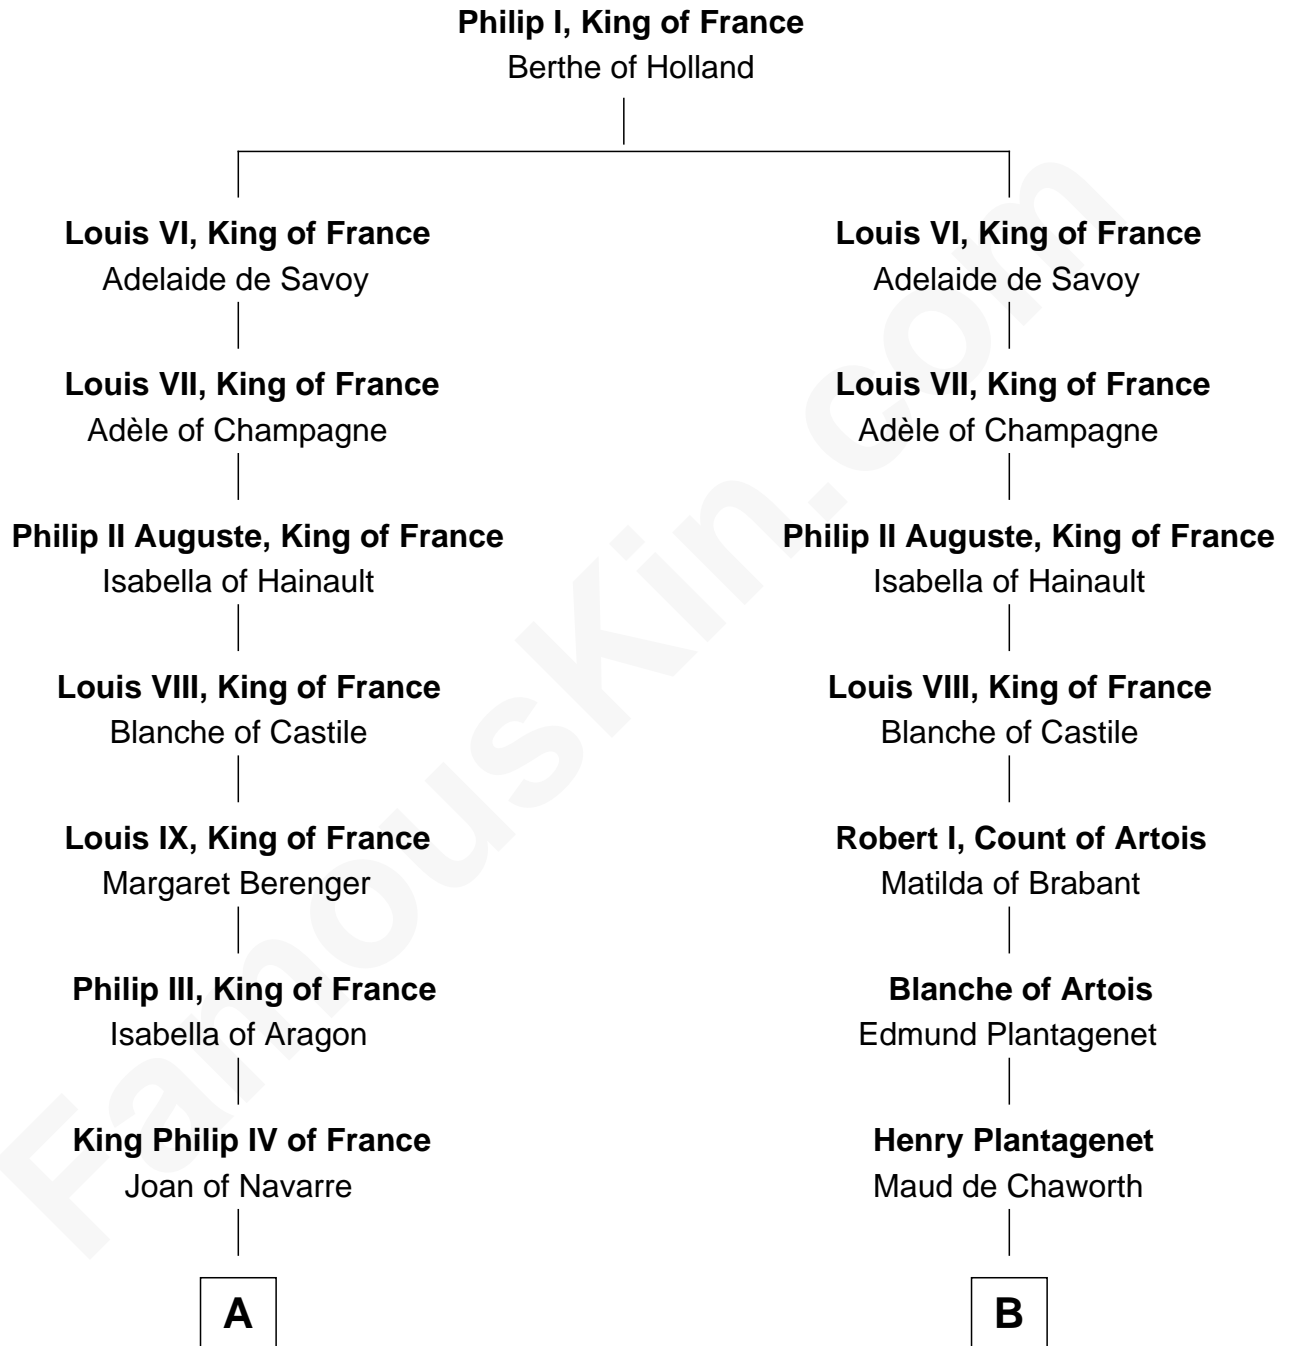

FamousKin.com Relationship Chart of

John Carroll

Founder of Georgetown University

21st cousin of

James Madison

4th U.S. President

C

Edward Digges
Elizabeth Page

William Digges
Elizabeth Sewall

Anne Digges
Henry Darnall

Eleanor Darnall
Daniel Carroll

John Carroll
Founder, Georgetown University

D

Martha Eltonhead
Edwin Conway

Edwin Conway
Elizabeth Thornton

Francis Conway
Rebecca Catlett