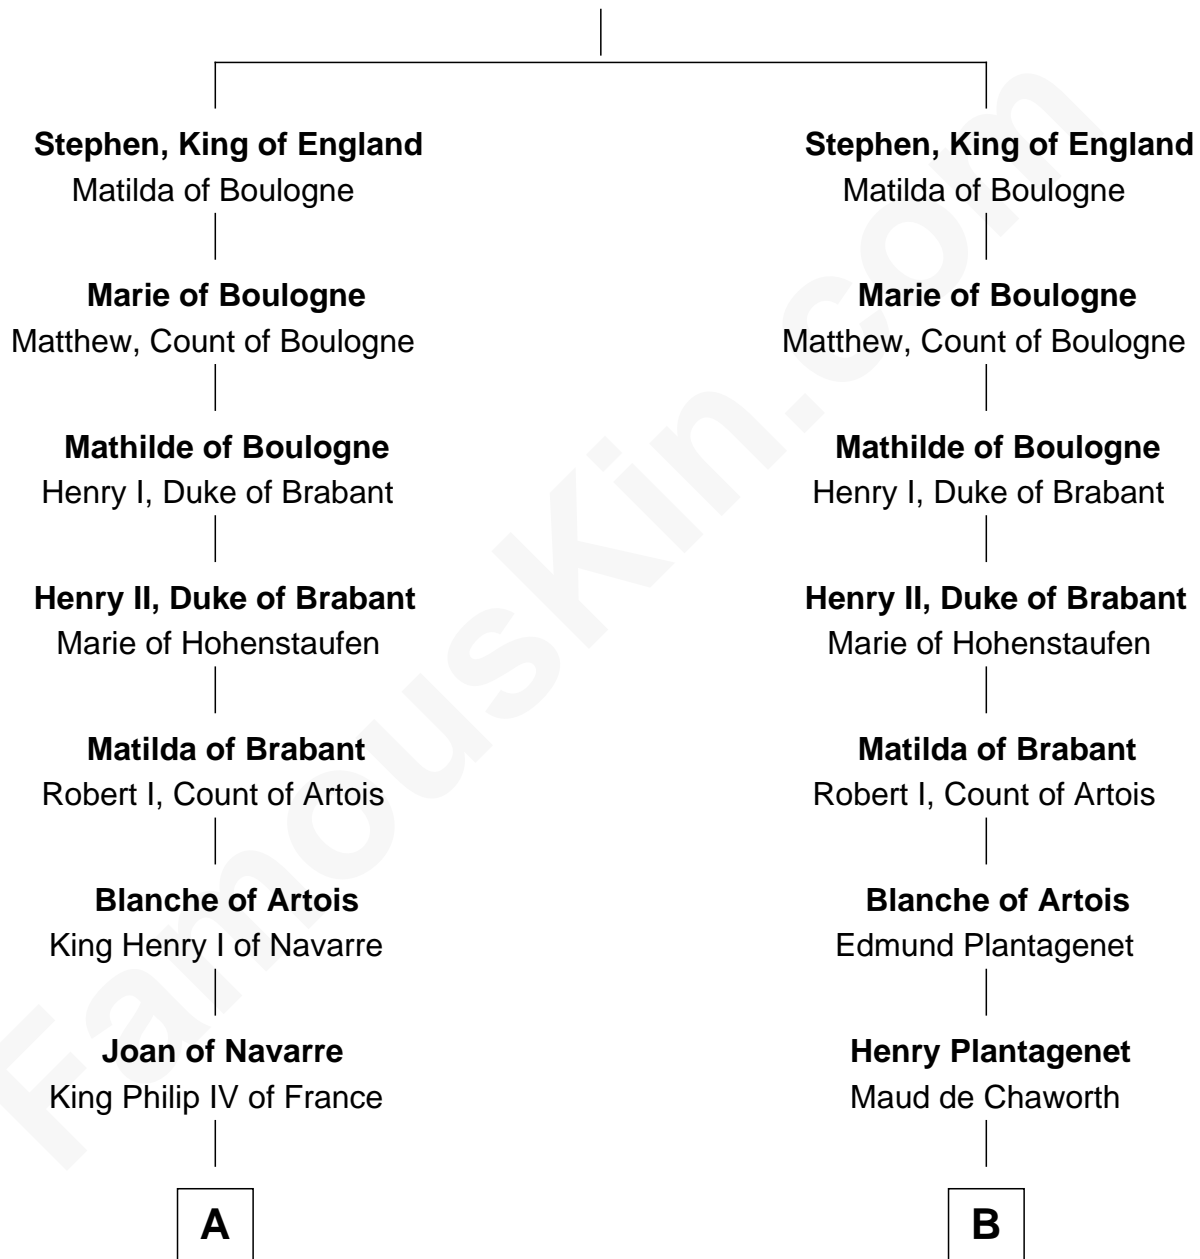

FamousKin.com

Relationship Chart of

John Carroll

Founder of Georgetown University

21st cousin of

James Madison

4th U.S. President

Stephen II Henry, Count of Blois

Adela of Normandy

C

Edward Digges
Elizabeth Page

William Digges
Elizabeth Sewall

Anne Digges
Henry Darnall

Eleanor Darnall
Daniel Carroll

John Carroll
Founder, Georgetown University

D

Martha Eltonhead
Edwin Conway

Edwin Conway
Elizabeth Thornton

Francis Conway
Rebecca Catlett

Eleanor Rose Conway
James Madison

James Madison
4th U.S. President