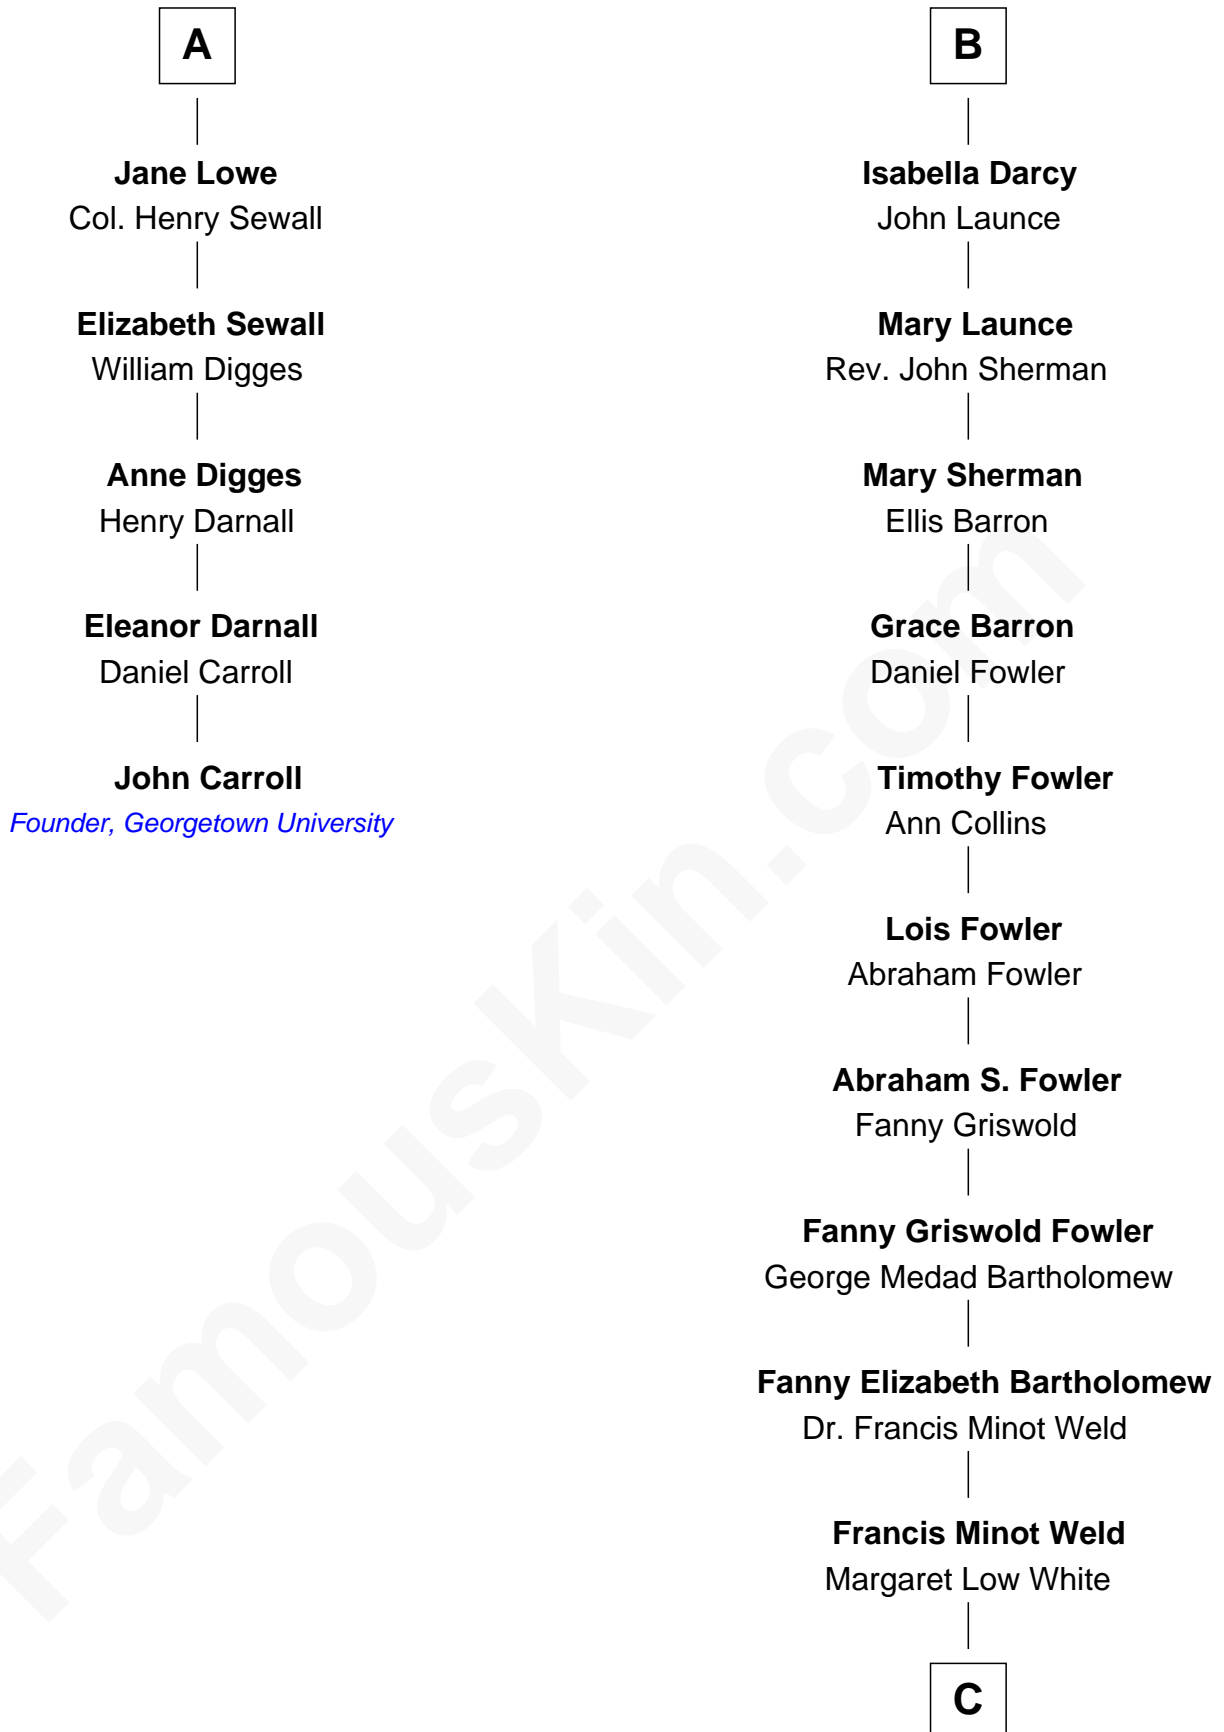

FamousKin.com Relationship Chart of

John Carroll

Founder of Georgetown University

11th cousin 7 times removed of

Bill Weld

68th Governor of Massachusetts

C

David Weld
Mary Blake Nichols

Bill Weld

68th Governor of Massachusetts

FamousKin.com