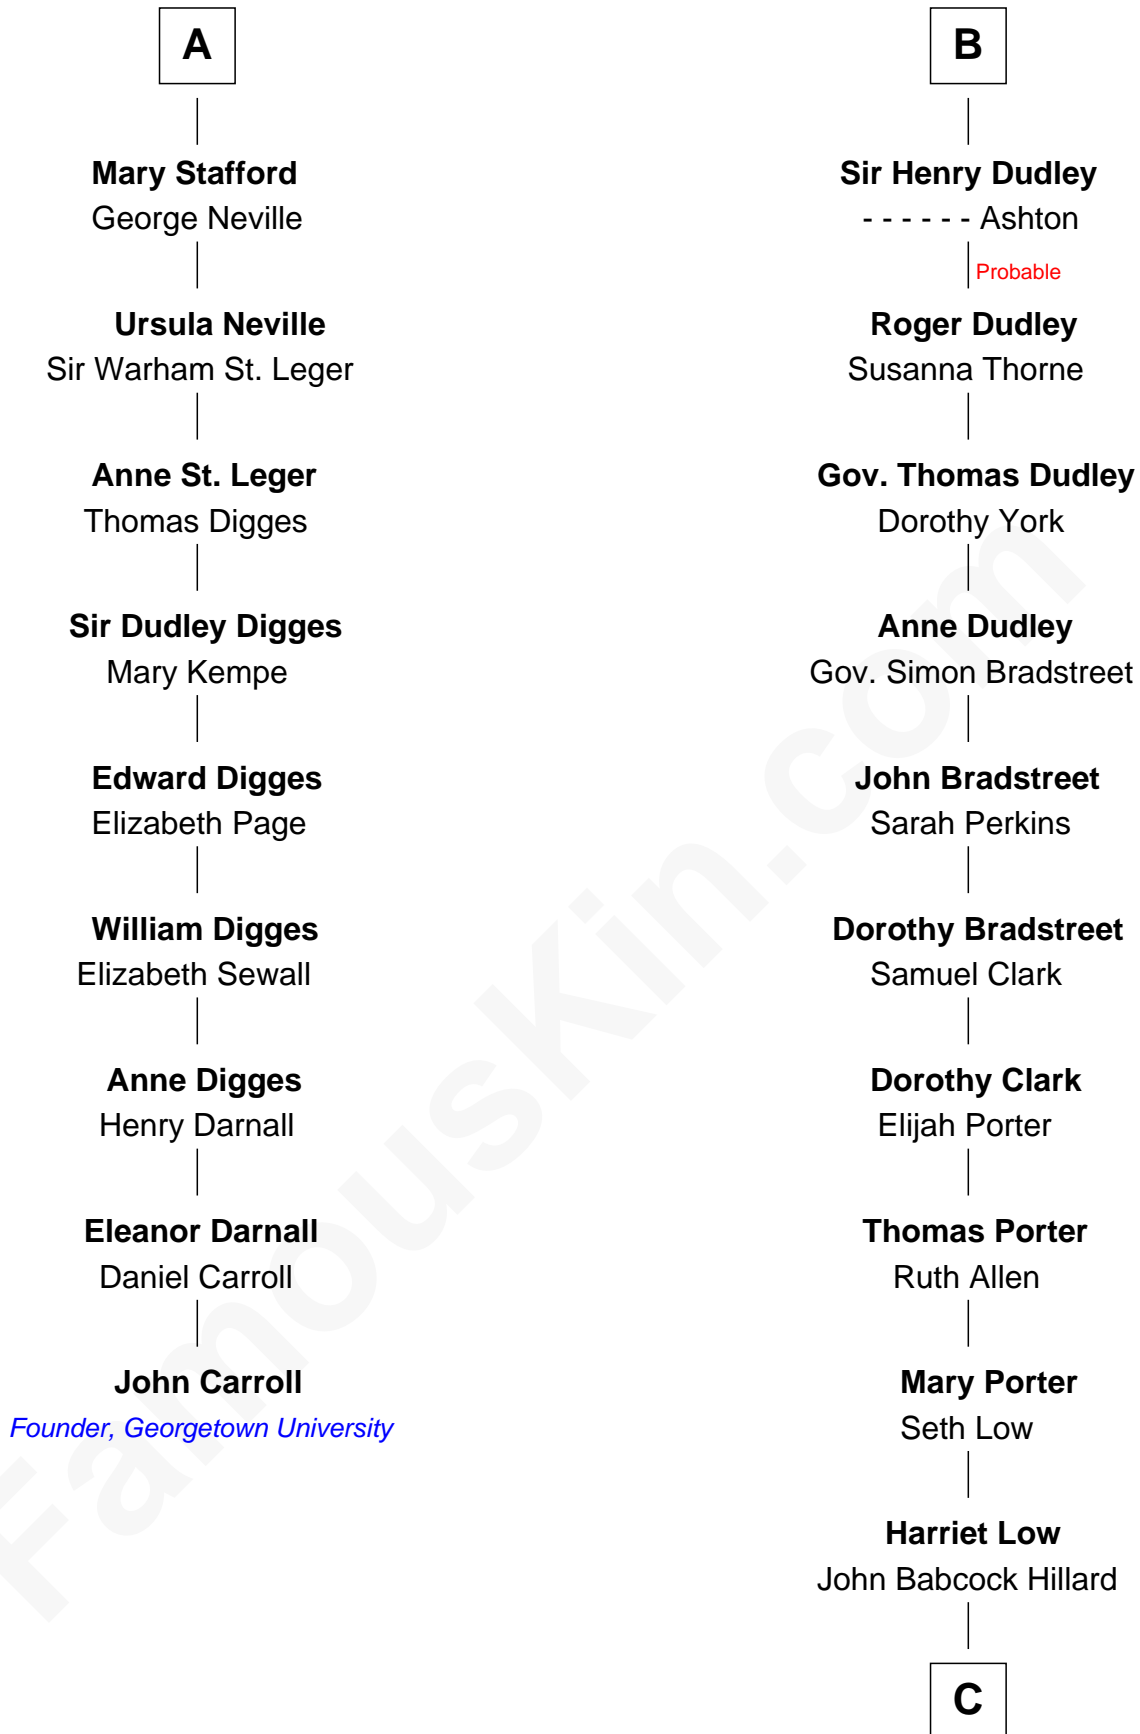

FamousKin.com Relationship Chart of

John Carroll

Founder of Georgetown University

15th cousin 5 times removed of

Bill Weld

68th Governor of Massachusetts

Henry Plantagenet
Maud de Chaworth

Mary Plantagenet
Henry de Percy

Sir Henry Percy
Margaret de Neville

Sir Henry Percy
Elizabeth Mortimer

Sir Henry Percy
Eleanor Neville

Sir Henry Percy
Eleanor Poynings

Henry Percy
Maud Herbert

Eleanor Percy
Edward Stafford

A

Eleanor Plantagenet
Richard Fitzalan

Alice Fitzalan
Sir Thomas de Holand

Eleanor Holand
Edward Cherleton

Joyce Cherleton
Sir John Tiptoft

Joyce Tiptoft
Sir Edmund Sutton

Sir Edward Sutton
Cecily Willoughby

Sir John Sutton
Cecily Grey

B

C

Harriet Hillard

William Augustus White

Margaret Low White

Francis Minot Weld

David Weld

Mary Blake Nichols

Bill Weld

68th Governor of Massachusetts