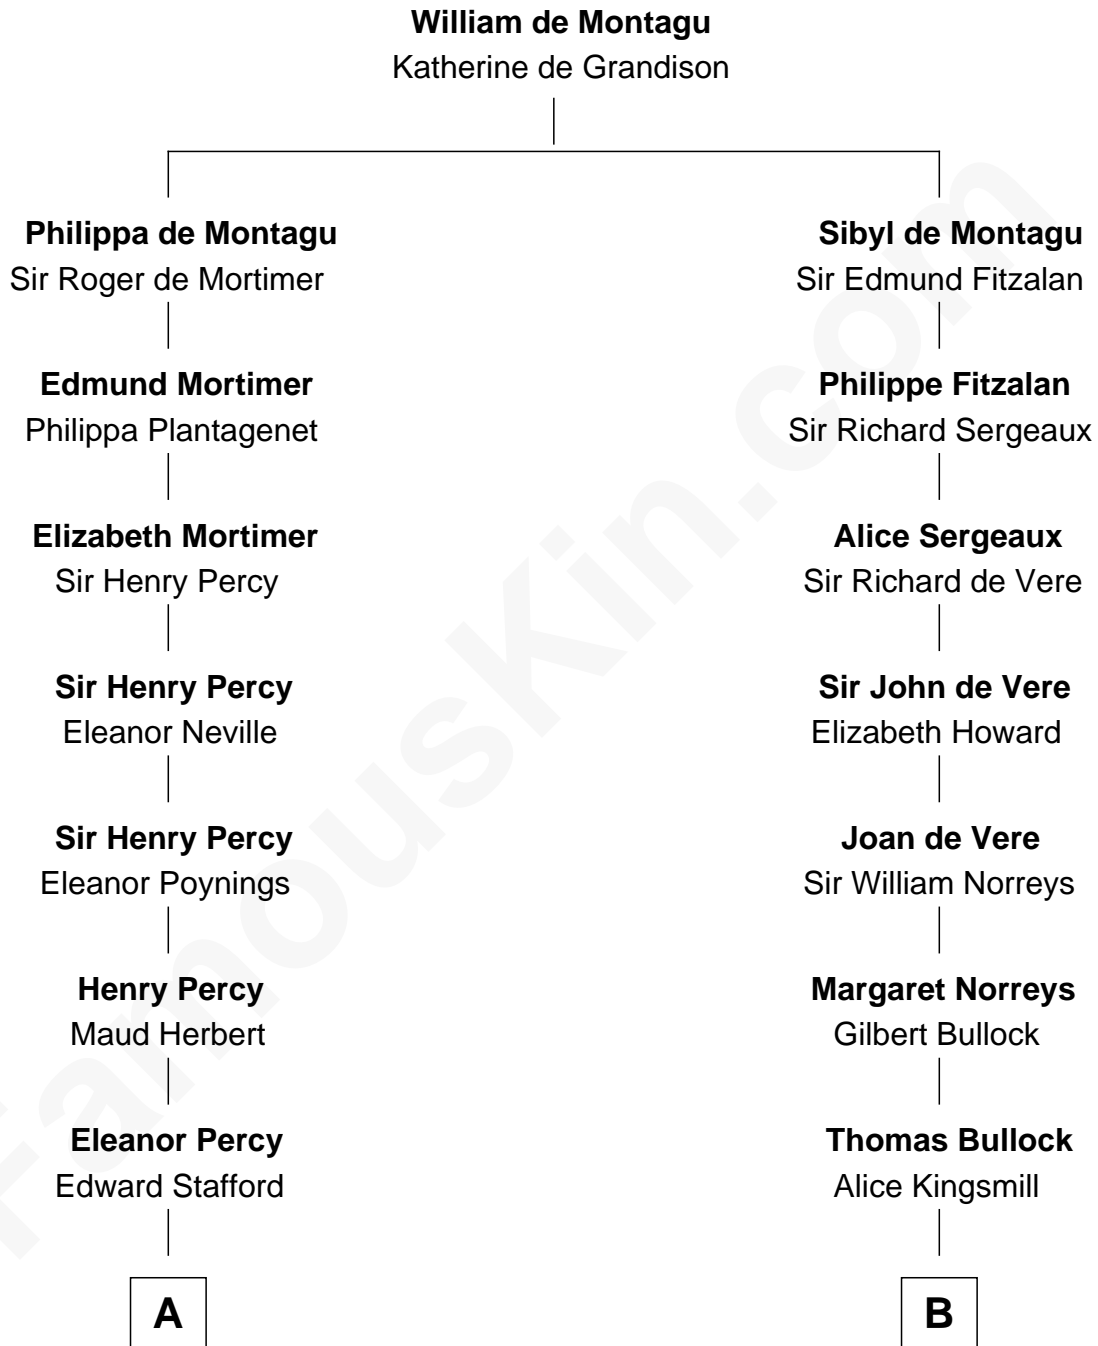

Bill Weld

68th Governor of Massachusetts