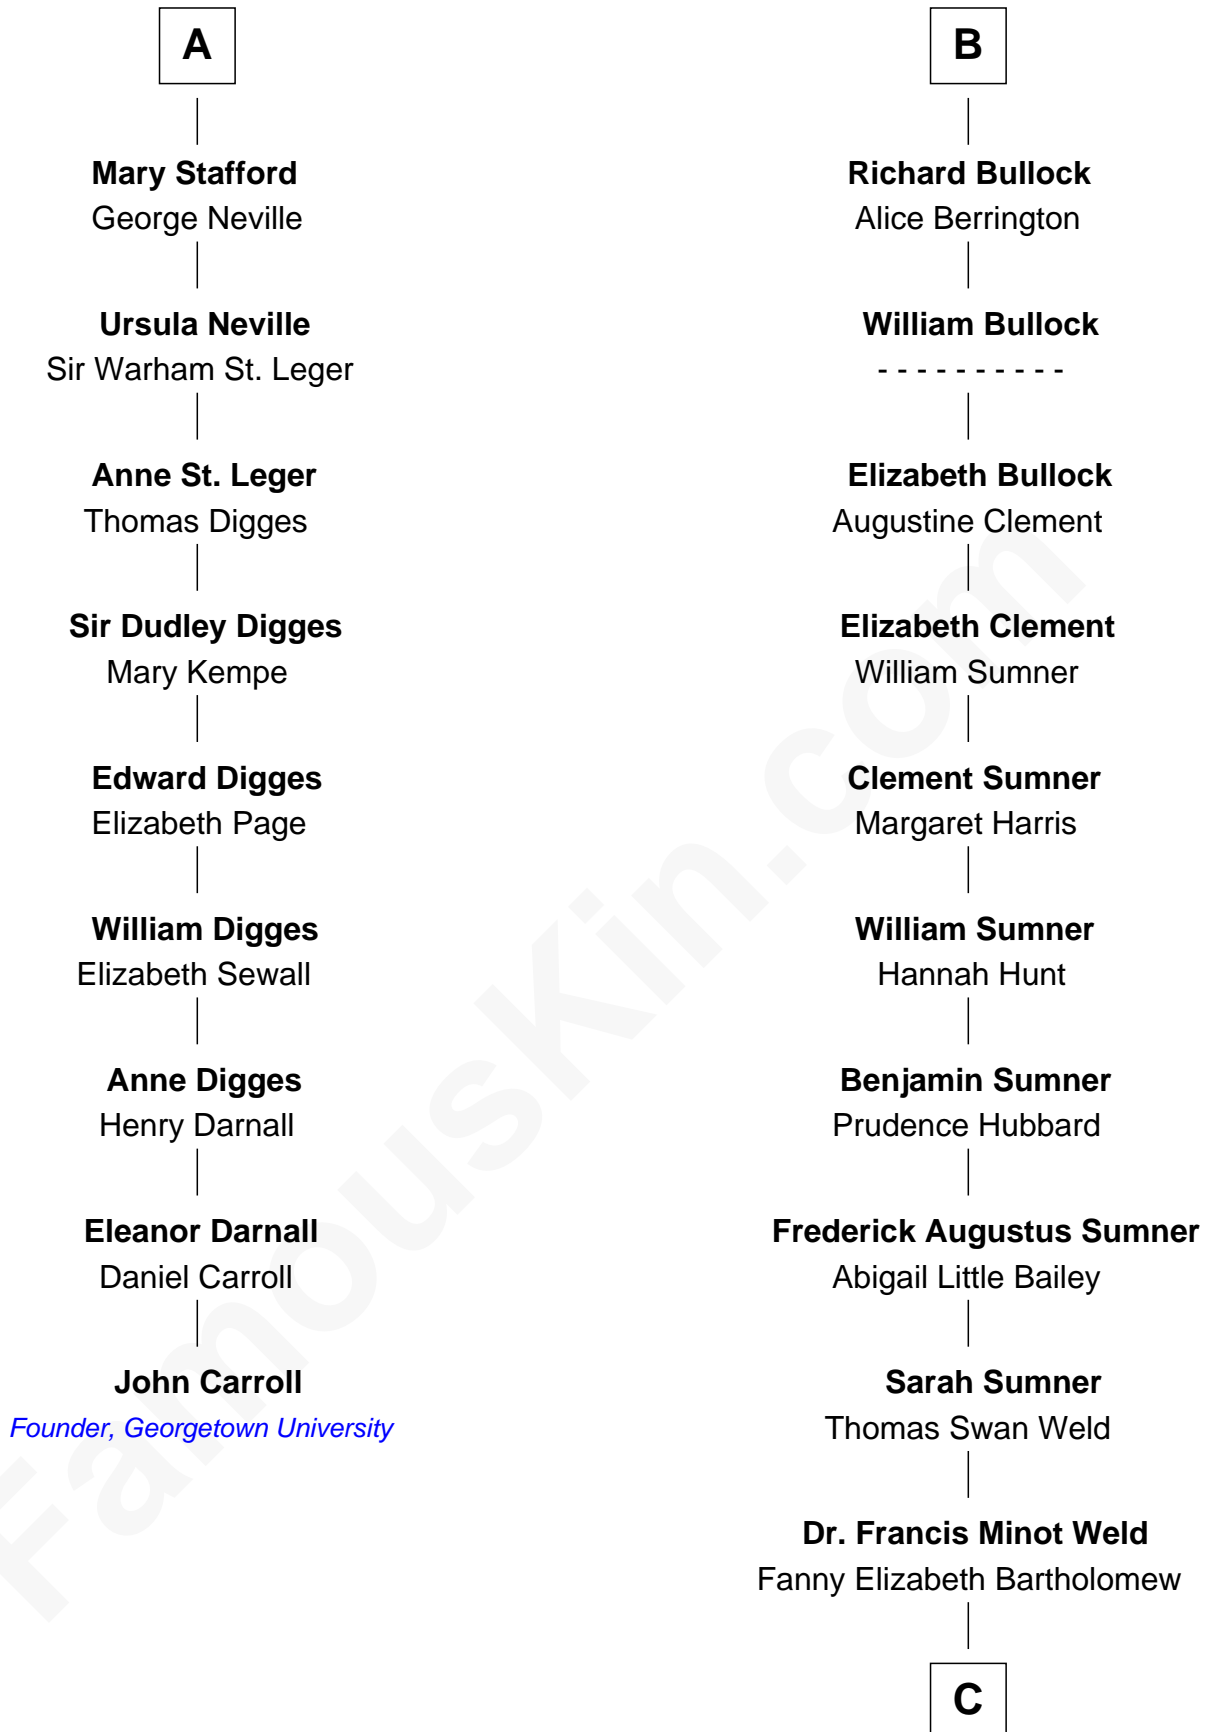

## Relationship Chart of

### John Carroll

Founder of Georgetown University

15th cousin 4 times removed of

### Bill Weld

68th Governor of Massachusetts

**C**

Francis Minot Weld  
Margaret Low White

David Weld  
Mary Blake Nichols

**Bill Weld**

*68th Governor of Massachusetts*

FamousKin.com