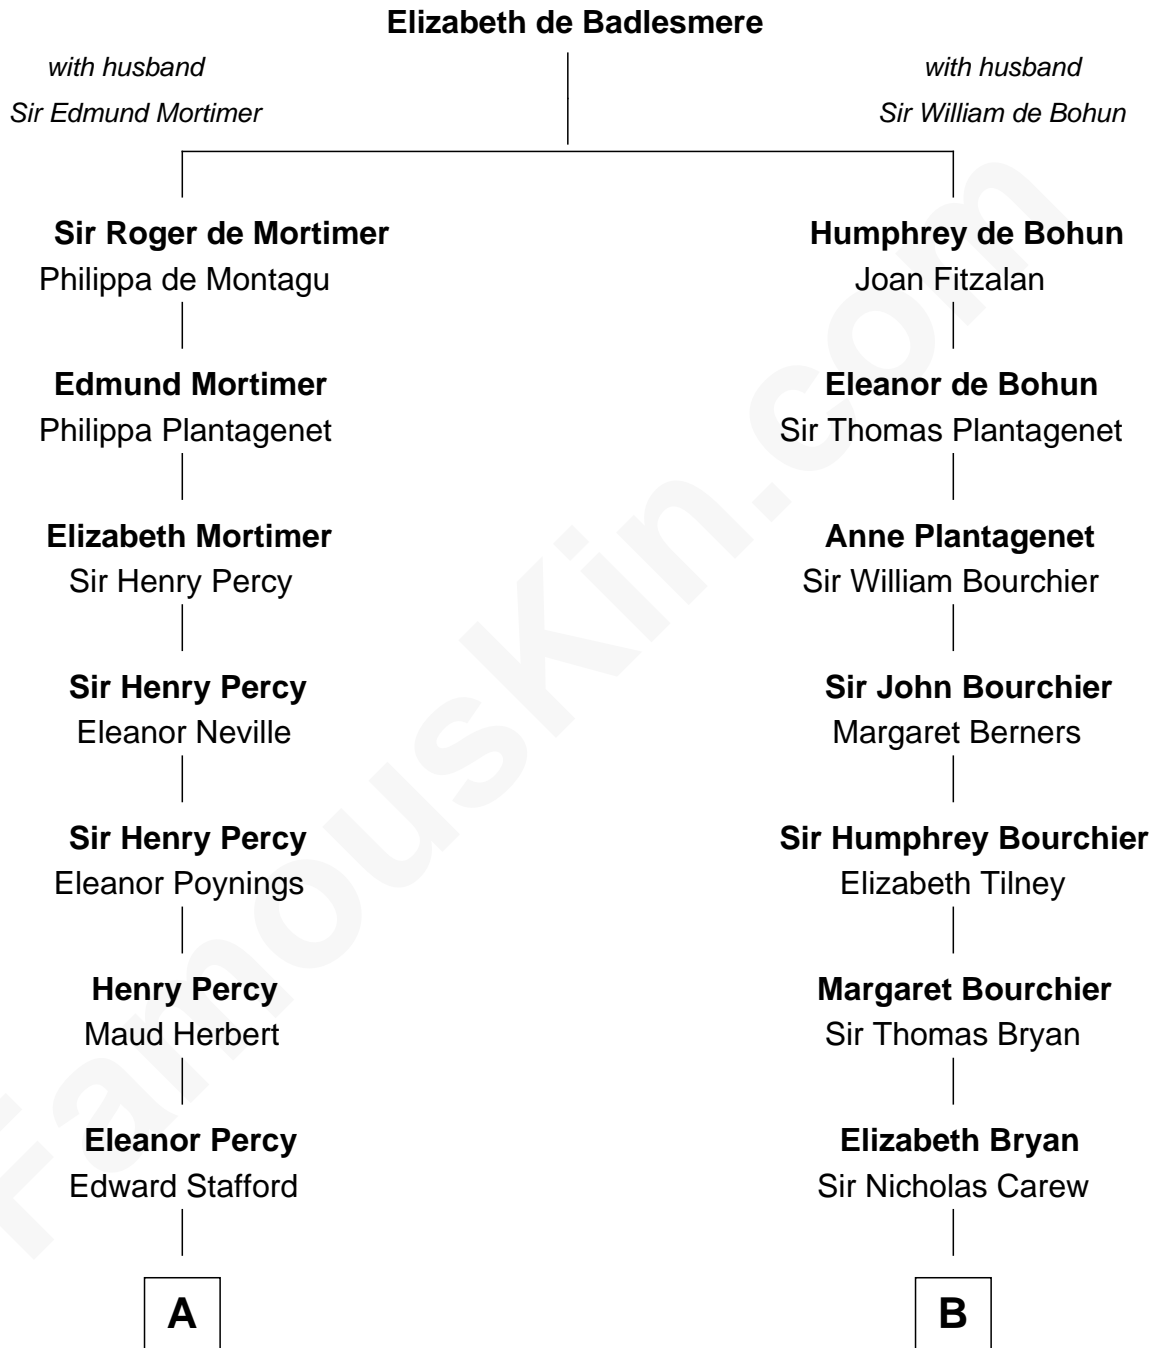

# FamousKin.com Relationship Chart of

**John Carroll**

*Founder of Georgetown University*

15th cousin 5 times removed of

**Bill Weld**

*68th Governor of Massachusetts*

C

**Fanny Elizabeth Bartholomew**

Dr. Francis Minot Weld

**Francis Minot Weld**

Margaret Low White

**David Weld**

Mary Blake Nichols

**Bill Weld**

*68th Governor of Massachusetts*