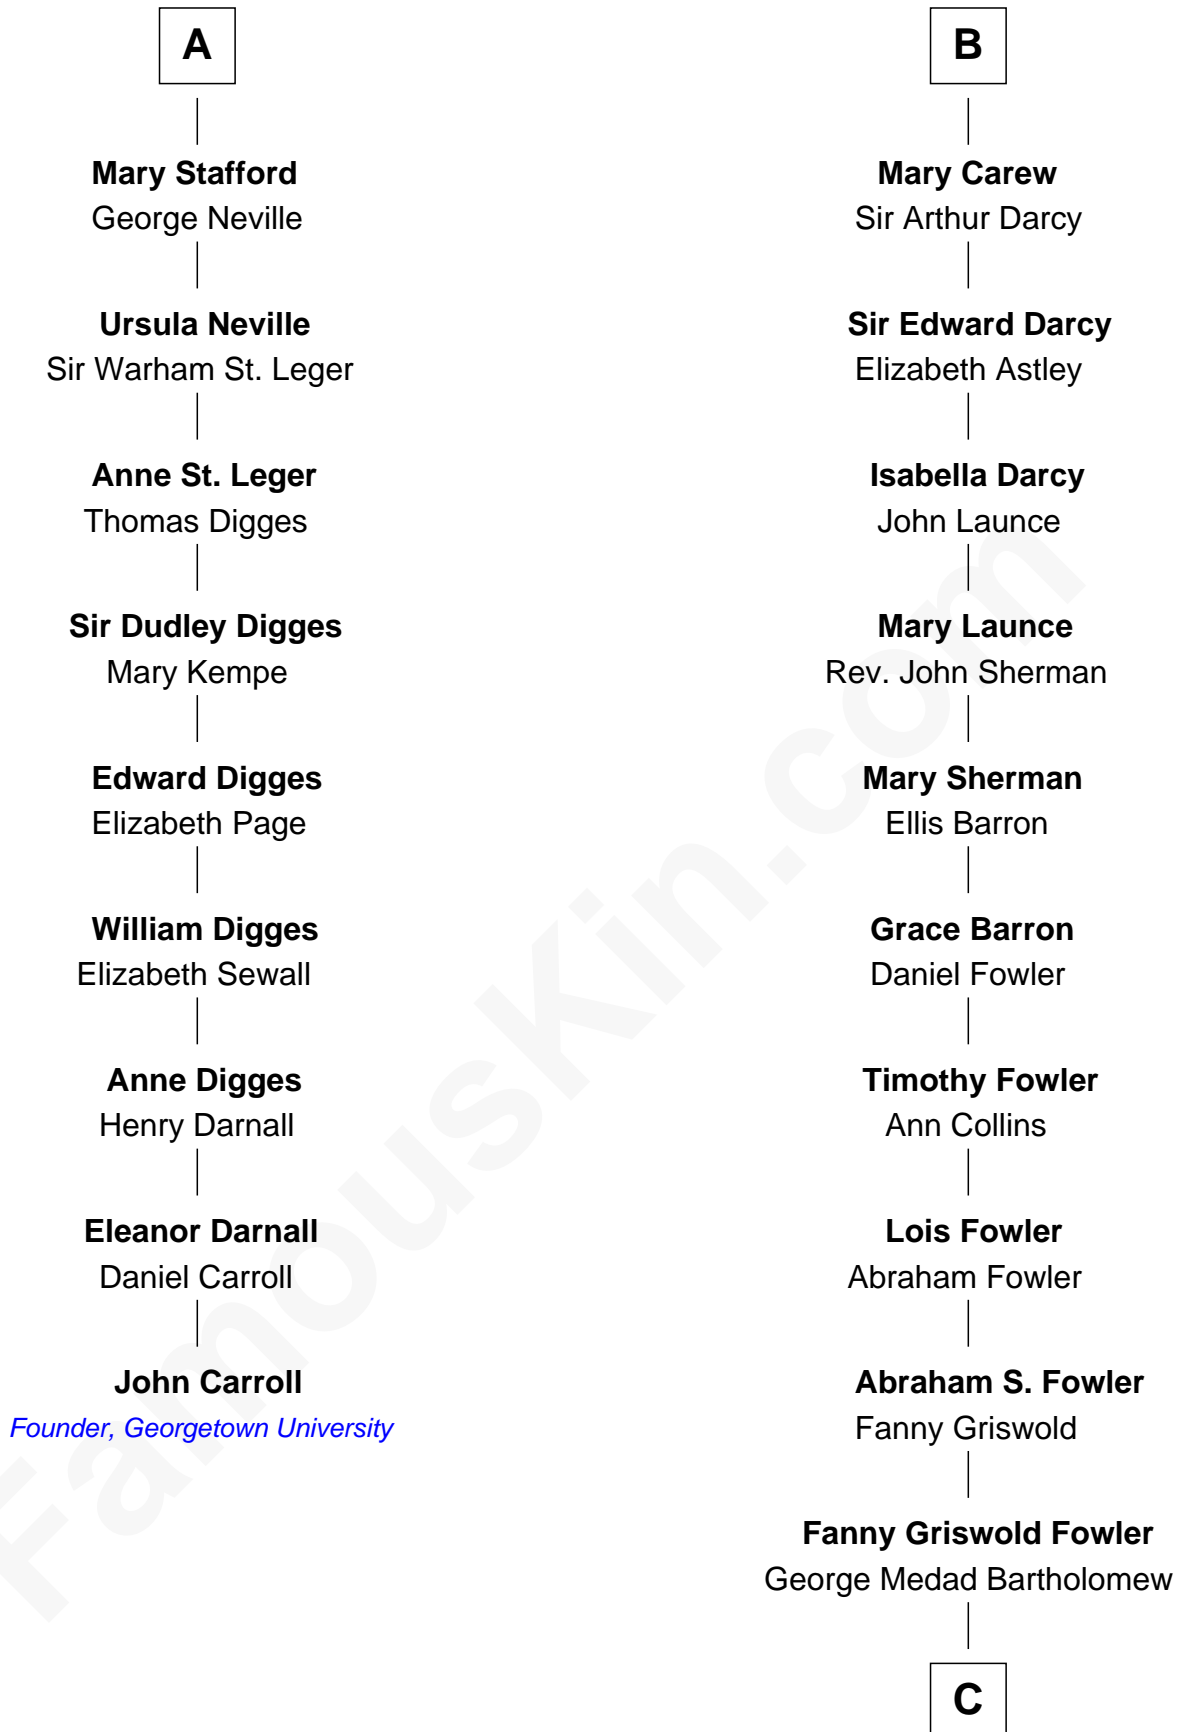

# FamousKin.com Relationship Chart of

**John Carroll**

*Founder of Georgetown University*

15th cousin 5 times removed of

**Bill Weld**

*68th Governor of Massachusetts*

C

**Fanny Elizabeth Bartholomew**

Dr. Francis Minot Weld

**Francis Minot Weld**

Margaret Low White

**David Weld**

Mary Blake Nichols

**Bill Weld**

*68th Governor of Massachusetts*