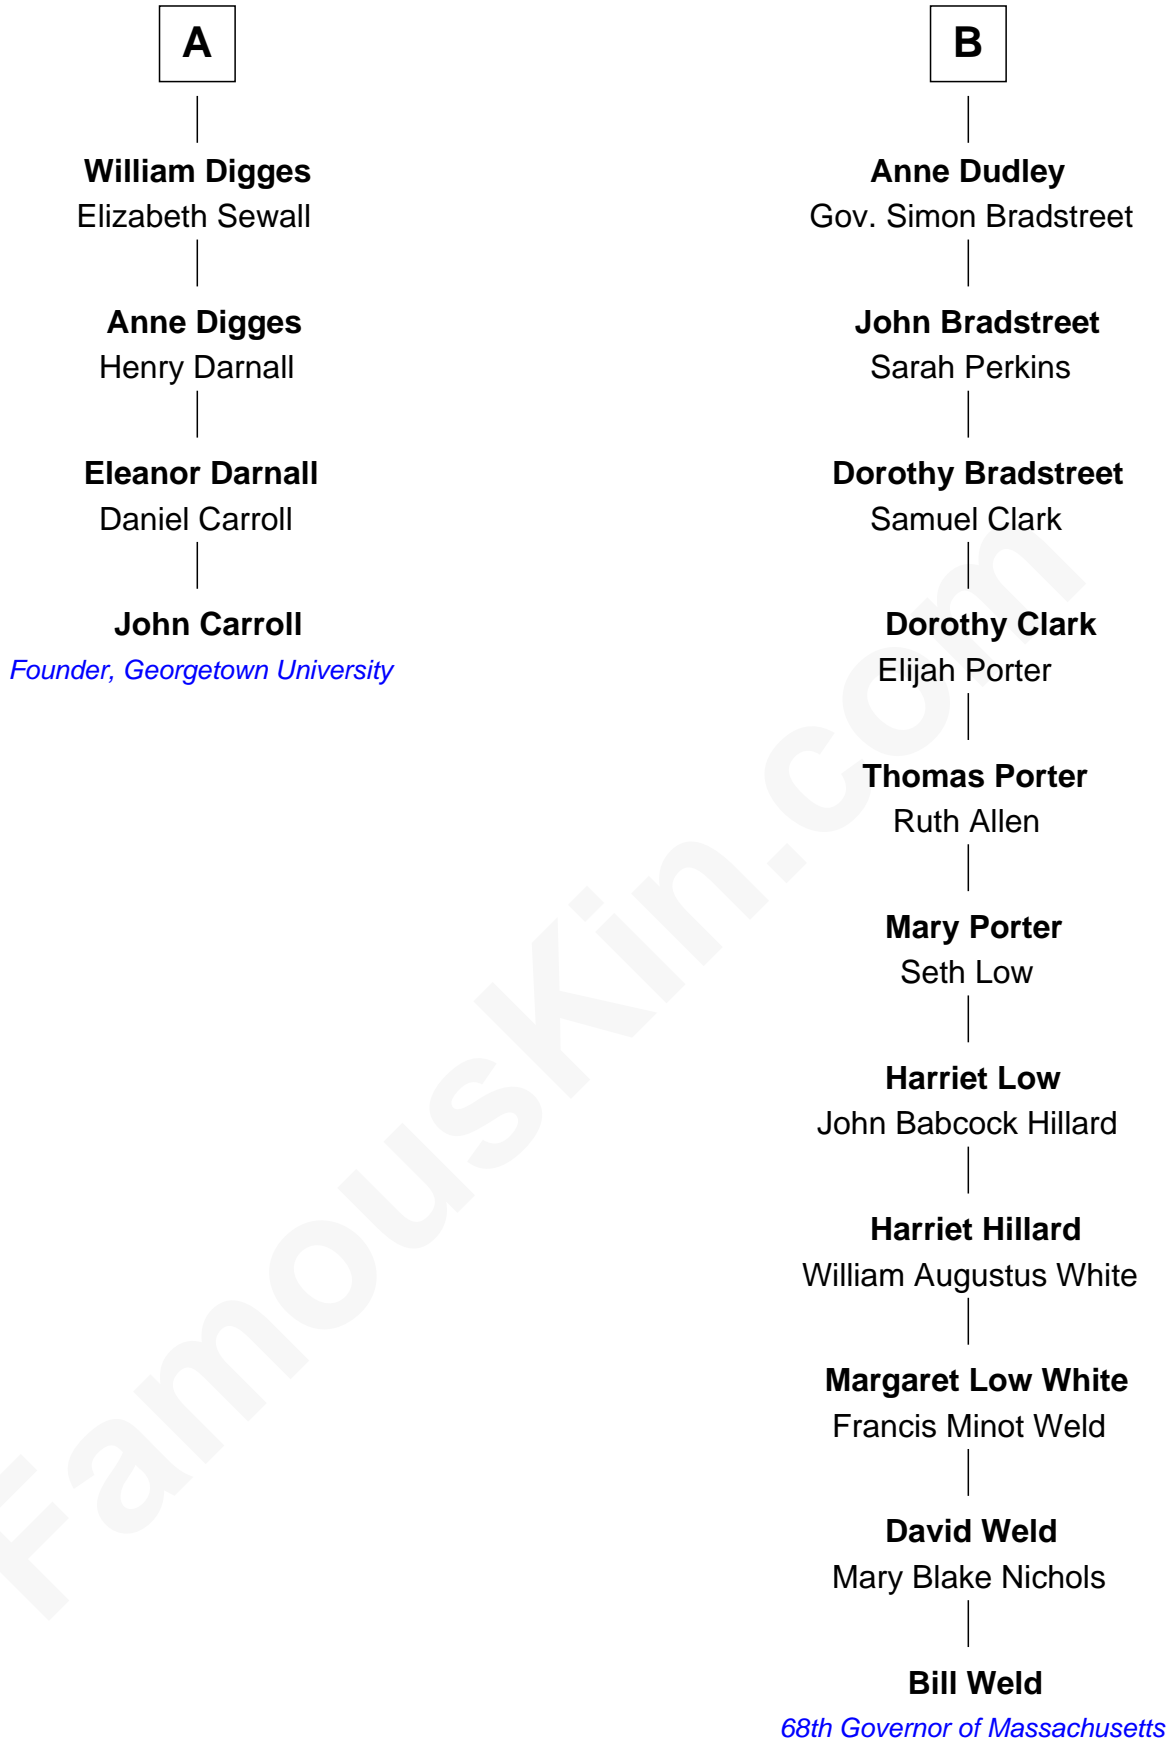

FamousKin.com Relationship Chart of

John Carroll

Founder of Georgetown University

10th cousin 7 times removed of

Bill Weld

68th Governor of Massachusetts

Sir Ralph Neville

Joan Beaufort

Sir Edward Neville
Elizabeth de Beauchamp

Sir George Neville
Margaret Fenne

George Neville
Mary Stafford

Ursula Neville
Sir Warham St. Leger

Anne St. Leger
Thomas Digges

Sir Dudley Digges
Mary Kempe

Edward Digges
Elizabeth Page

A

Katherine Neville
Sir Thomas Strangeways

Joan Strangeways
Sir William Willoughby

Cecily Willoughby
Sir Edward Sutton

Sir John Sutton
Cecily Grey

Sir Henry Dudley
----- Ashton

Probable

Roger Dudley
Susanna Thorne

Gov. Thomas Dudley
Dorothy York

B

Bill Weld photo by [Marc Nozell](#) ([CC BY-SA 2.0](#))