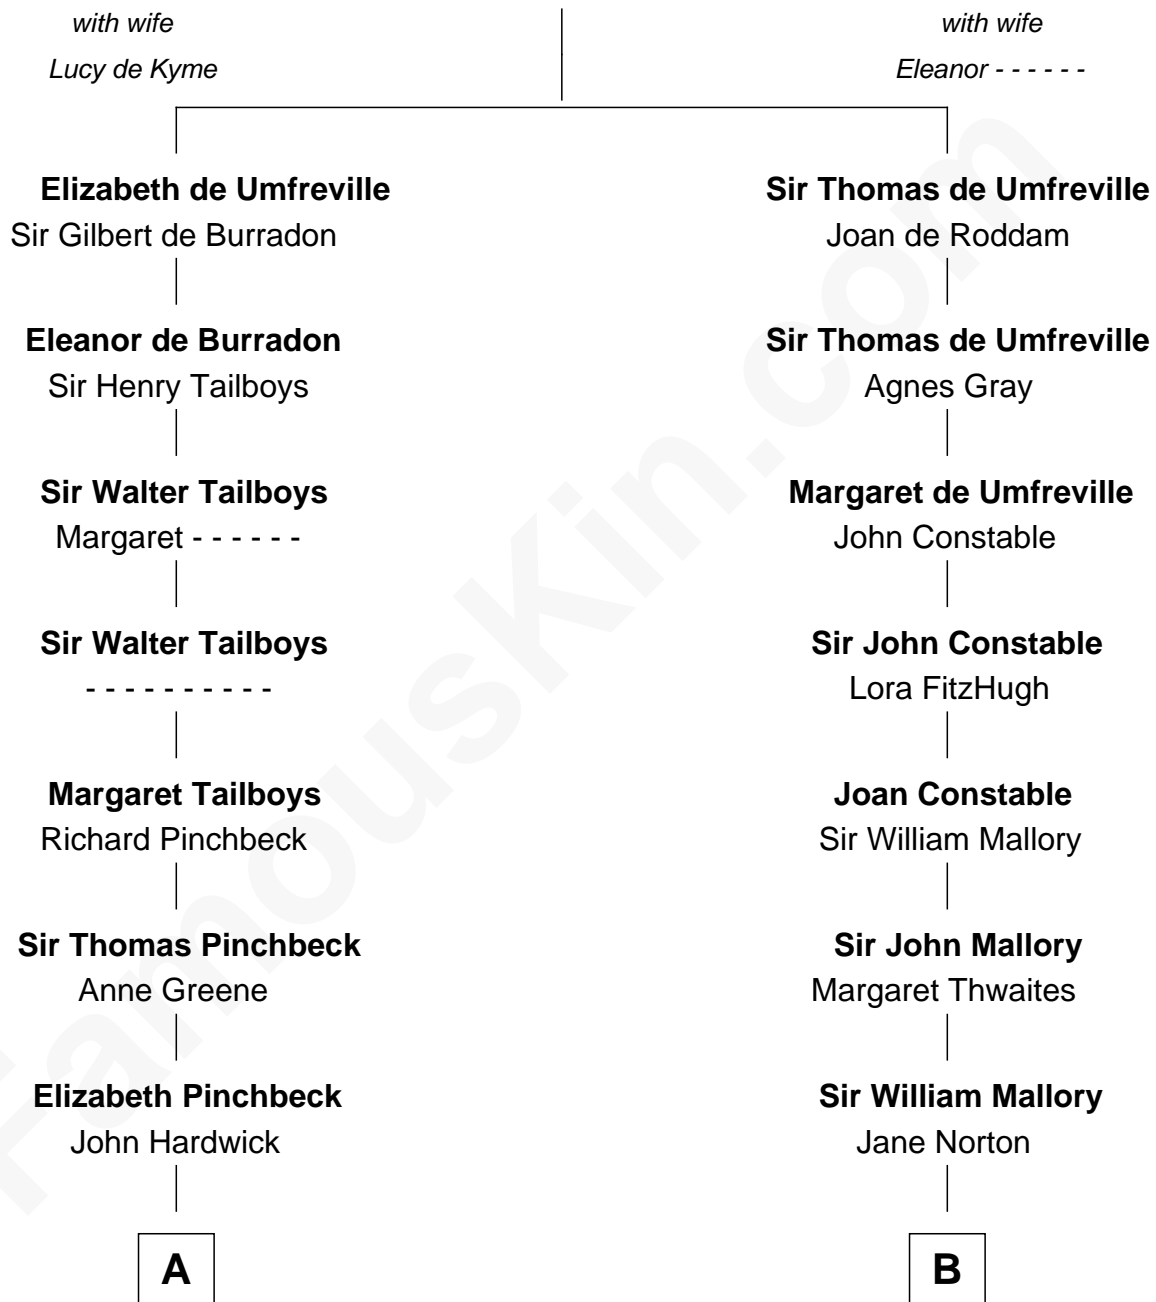

# FamousKin.com Relationship Chart of

**John Carroll**

*Founder of Georgetown University*

15th cousin 5 times removed of

**Tom Hanks**

*Movie Actor*

## Sir Robert de Umfreville

**C**

**Daniel Boone Hanks**  
Mary Catherine Mefford

**Ernest Buel Hanks**  
Gladys Hilda Ball

**Amos Mefford Hanks**  
Janet Marylyn Frager

**Tom Hanks**  
*Movie Actor*

FamousKin.com