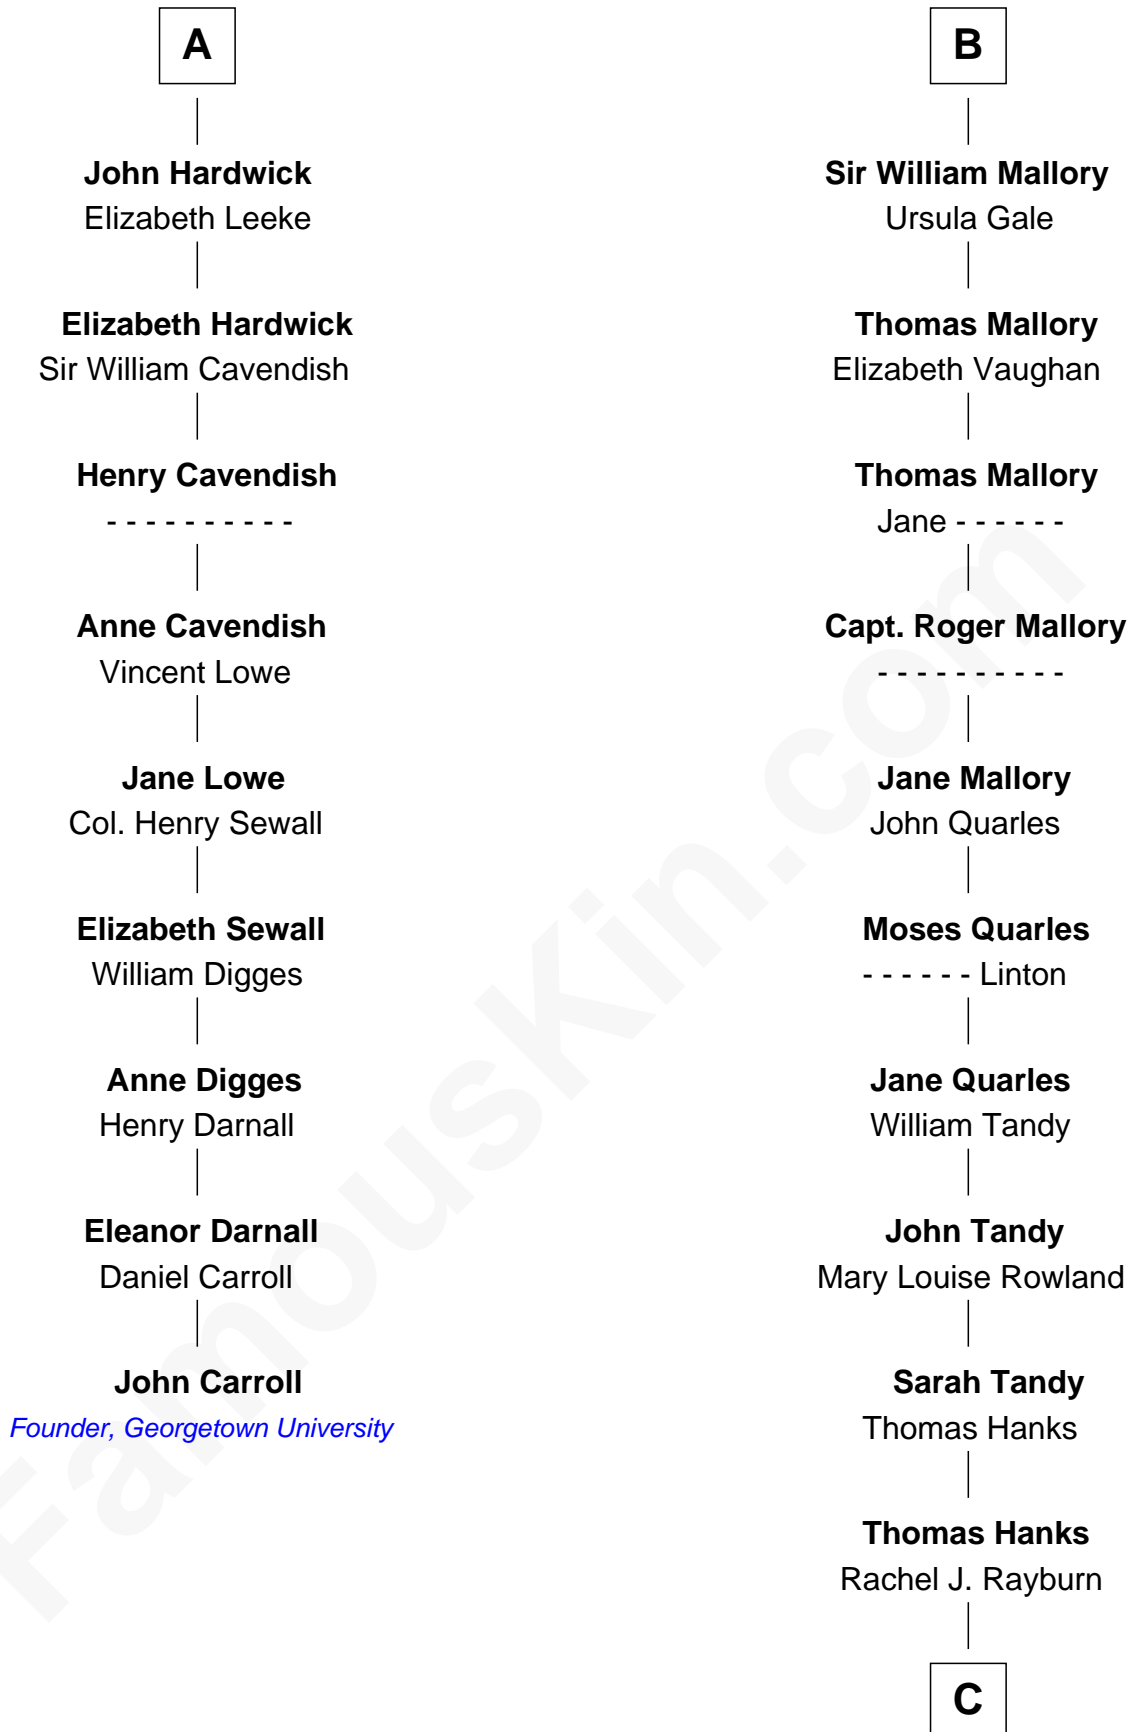

# FamousKin.com Relationship Chart of

**John Carroll**

*Founder of Georgetown University*

15th cousin 5 times removed of

**Tom Hanks**

*Movie Actor*

## Sir Robert de Umfreville

**C**

**Daniel Boone Hanks**  
Mary Catherine Mefford

**Ernest Buel Hanks**  
Gladys Hilda Ball

**Amos Mefford Hanks**  
Janet Marylyn Frager

**Tom Hanks**  
*Movie Actor*

FamousKin.com