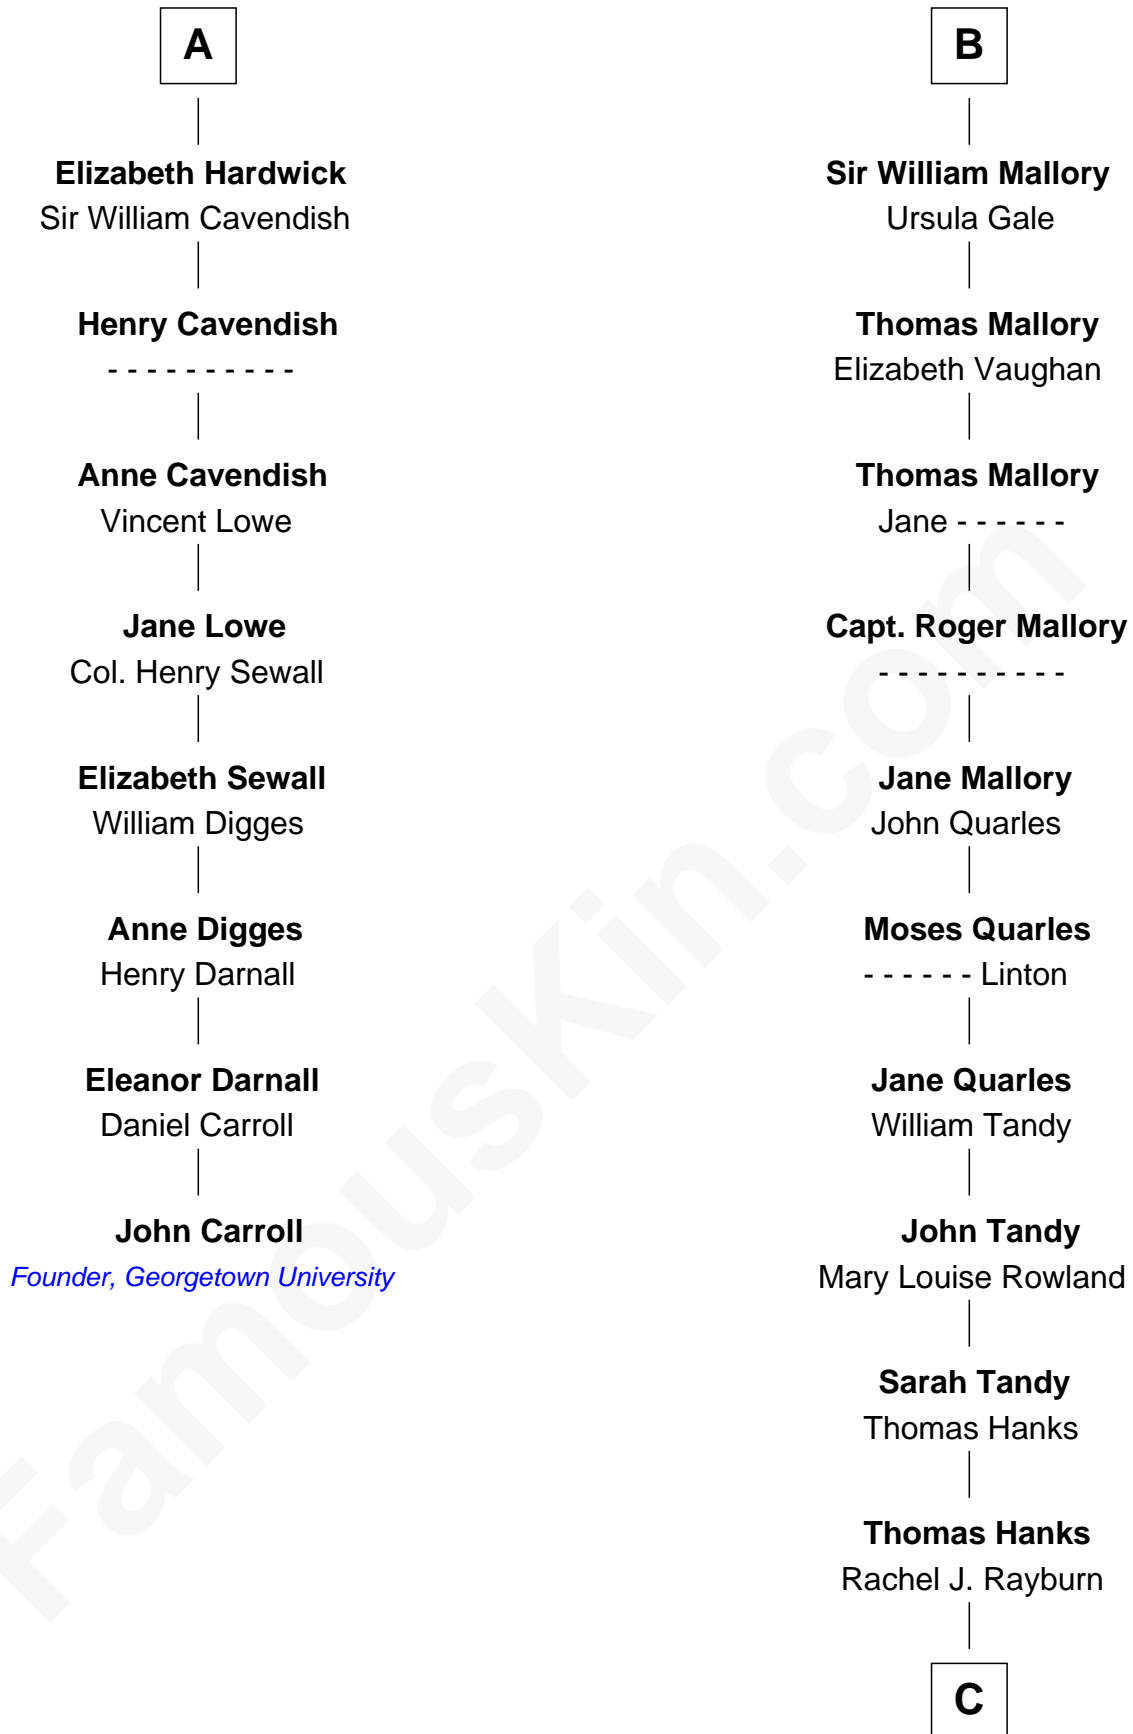

# FamousKin.com Relationship Chart of

**John Carroll**

*Founder of Georgetown University*

14th cousin 6 times removed of

**Tom Hanks**

*Movie Actor*

**Edmund Fitzalan**

Alice de Warenne

**C**

**Daniel Boone Hanks**  
Mary Catherine Mefford

**Ernest Buel Hanks**  
Gladys Hilda Ball

**Amos Mefford Hanks**  
Janet Marylyn Frager

**Tom Hanks**  
*Movie Actor*

FamousKin.com