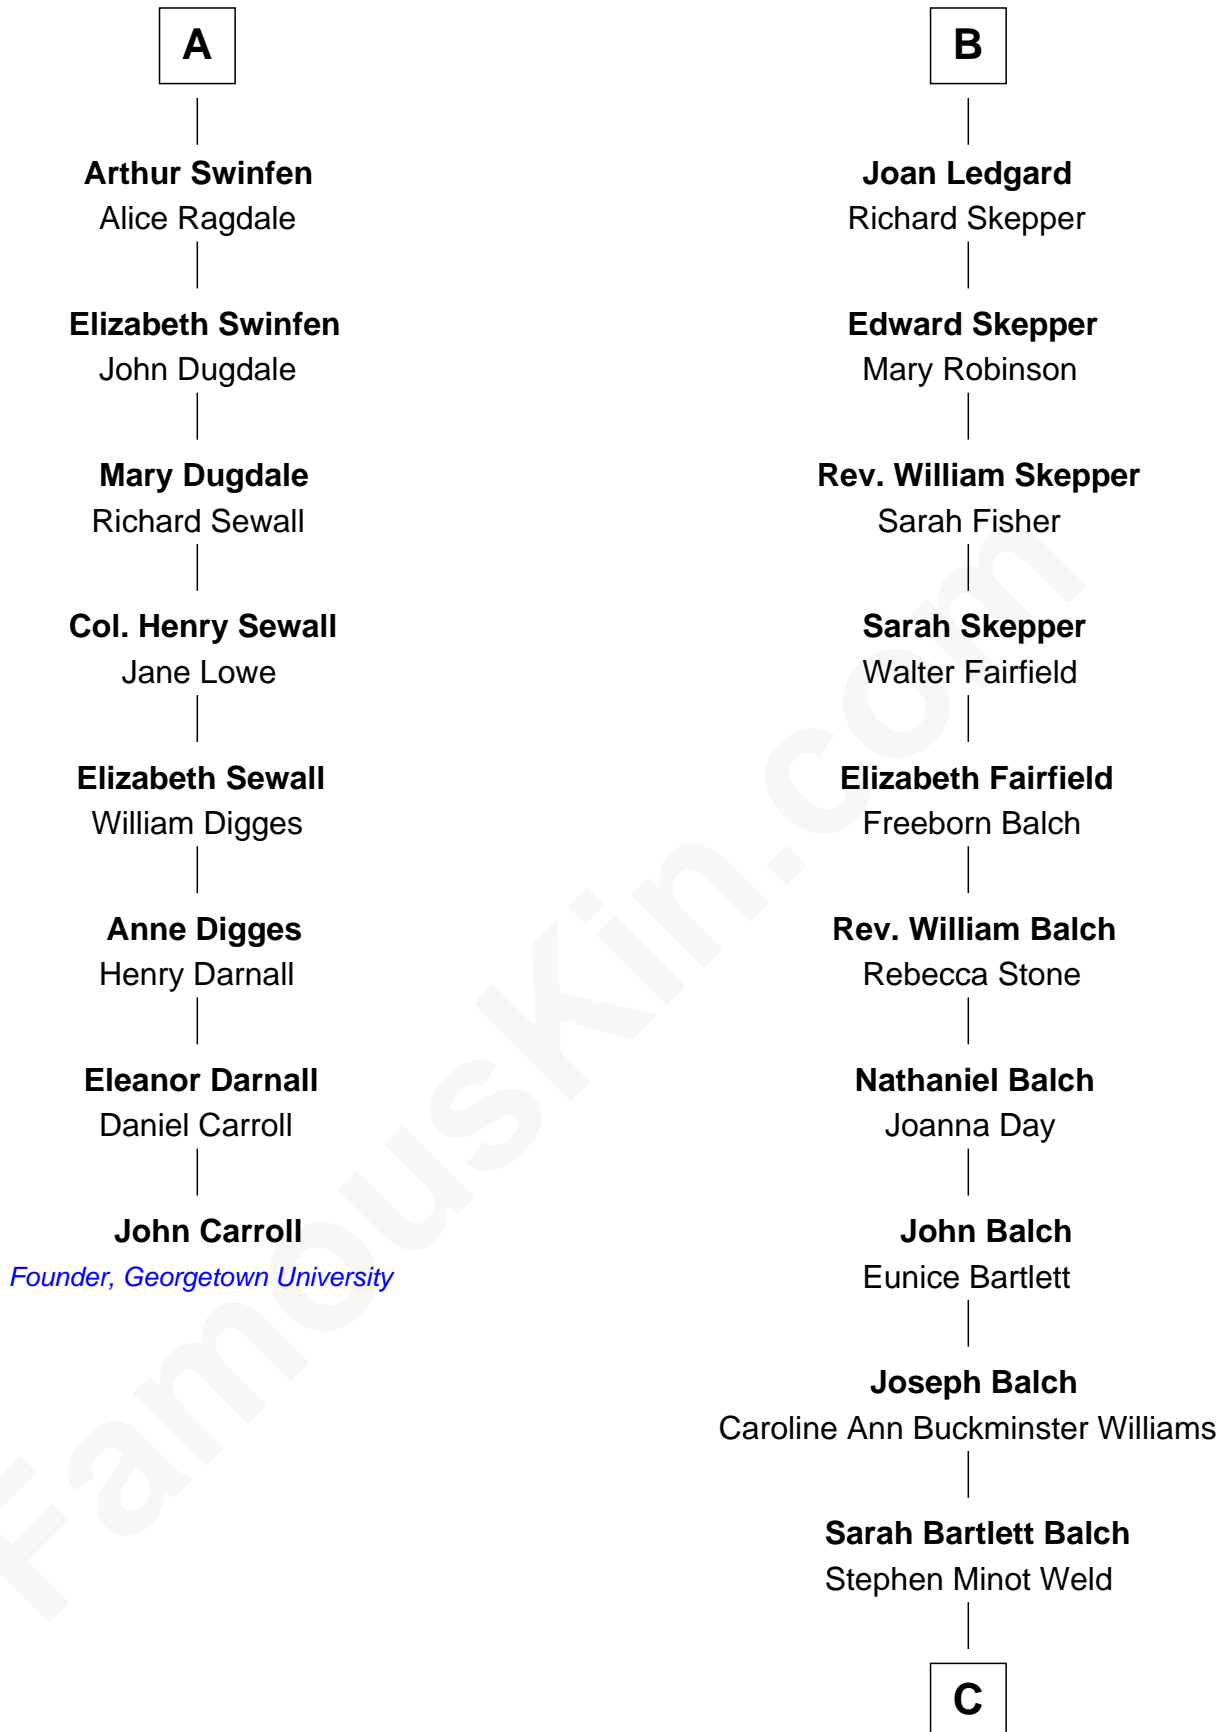

FamousKin.com

Relationship Chart of

John Carroll

Founder of Georgetown University

14th cousin 6 times removed of

Tuesday Weld

TV and Movie Actress

C

Stephen Minot Weld

Eloise Rodman

Edward Motley Weld

Sarah Lothrop King

Lothrop Motley Weld

Yosene Balfour Ker

Tuesday Weld

TV and Movie Actress