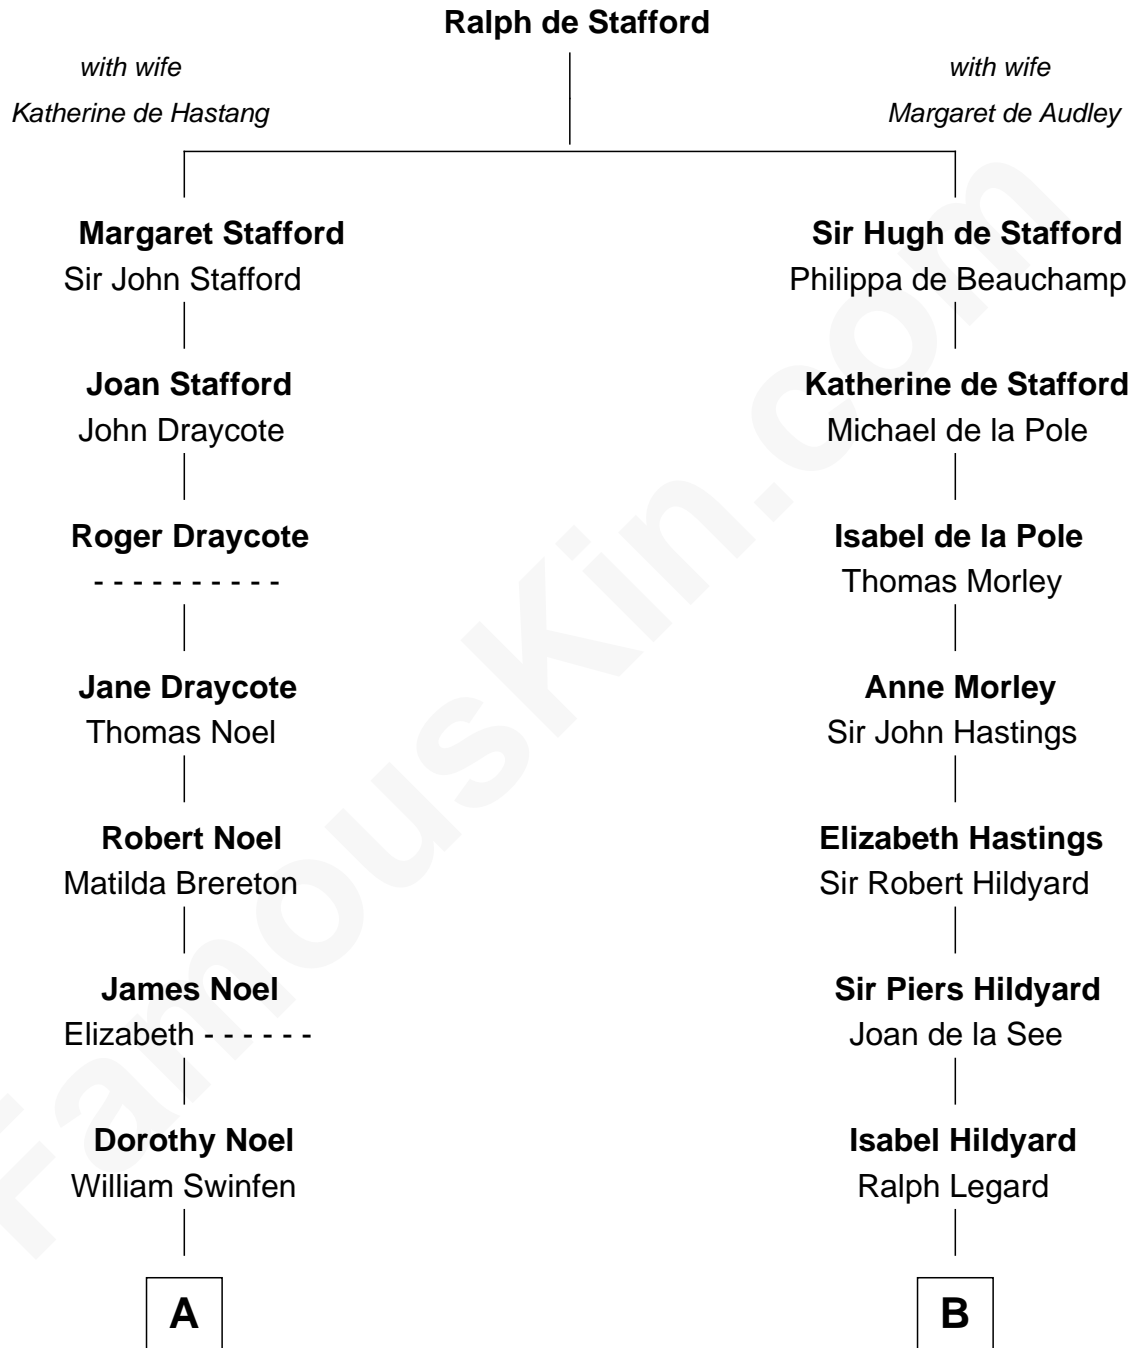

FamousKin.com

Relationship Chart of

John Carroll

Founder of Georgetown University

14th cousin 6 times removed of

Tuesday Weld

TV and Movie Actress

C

Stephen Minot Weld

Eloise Rodman

Edward Motley Weld

Sarah Lothrop King

Lothrop Motley Weld

Yosene Balfour Ker

Tuesday Weld

TV and Movie Actress