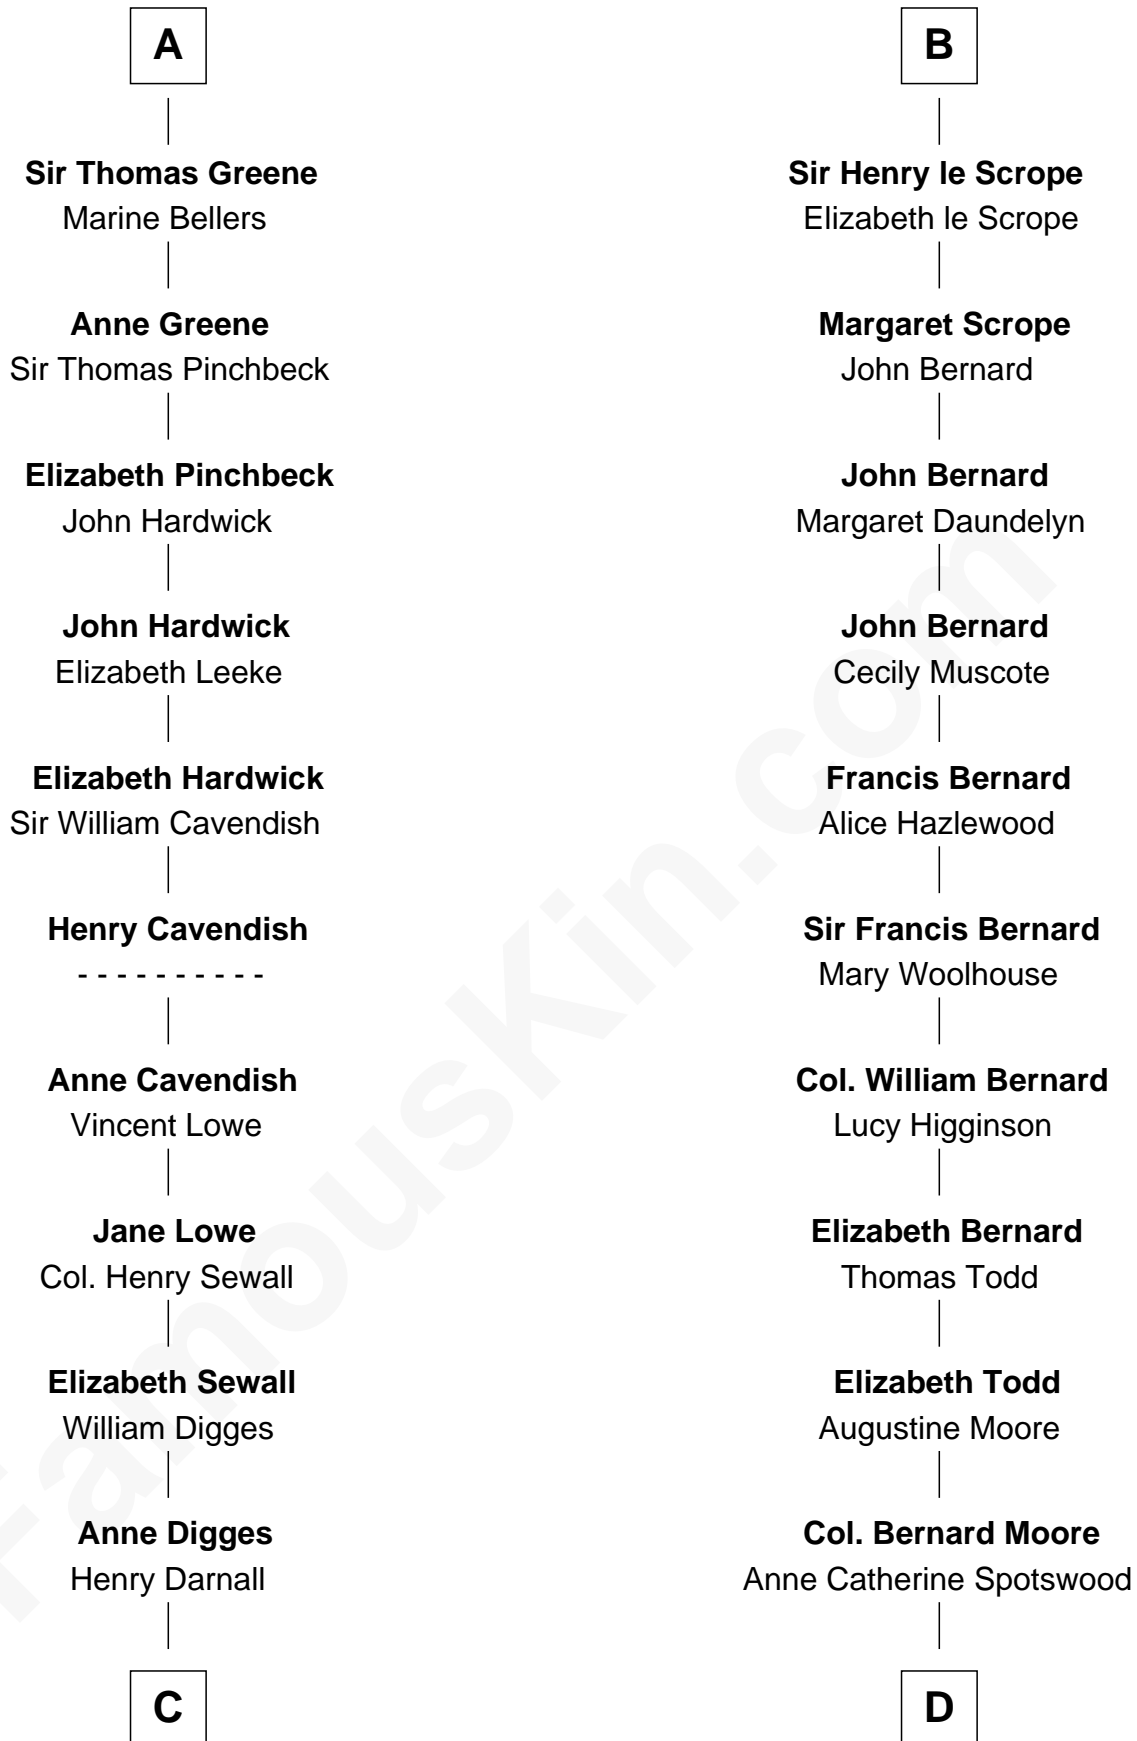

FamousKin.com Relationship Chart of

John Carroll

Founder of Georgetown University

18th cousin 2 times removed of

Helen Keller

Author and Activist

Sir Humphrey de Bohun

Maud of Eu

Pernel le Boteler

Sir Gilbert Talbot

Sir Richard Talbot

Ankaret le Strange

Mary Talbot

Sir Thomas Greene

A

Alice de Bohun

Sir Hugh de Stafford

Margaret de Stafford

Sir Ralph Neville

Margaret de Neville

Sir Richard Scrope

B

C

Eleanor Darnall

Daniel Carroll

John Carroll

Founder, Georgetown University

D

Col. Alexander Spotswood Moore

Elizabeth Aylett

Mary Fairfax Moore

David Keller