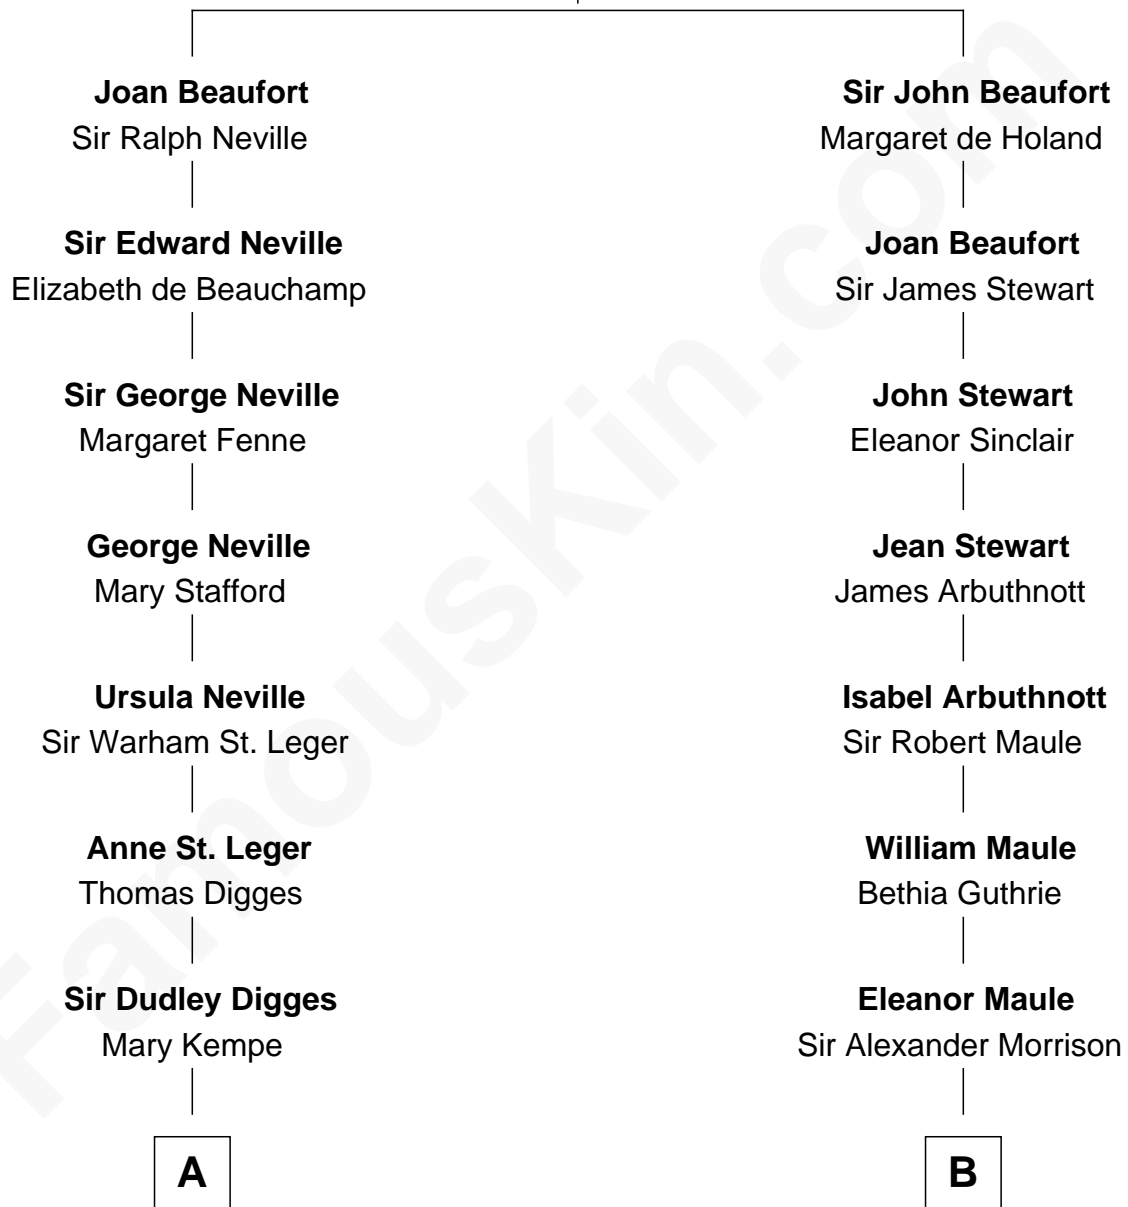

FamousKin.com Relationship Chart of

John Carroll

Founder of Georgetown University

11th cousin 3 times removed of

Helen Keller

Author and Activist

John of Gaunt

Katherine Roet

A

Edward Digges
Elizabeth Page

William Digges
Elizabeth Sewall

Anne Digges
Henry Darnall

Eleanor Darnall
Daniel Carroll

John Carroll
Founder, Georgetown University

B

Bethia Morrison
Sir Robert Spottiswoode

Dr. Robert Spottiswoode
Catherine Mercer

Lt. Gov. Alexander Spotswood
Anne Butler Brayne

Anne Catherine Spotswood
Col. Bernard Moore

Col. Alexander Spotswood Moore
Elizabeth Aylett

Mary Fairfax Moore
David Keller