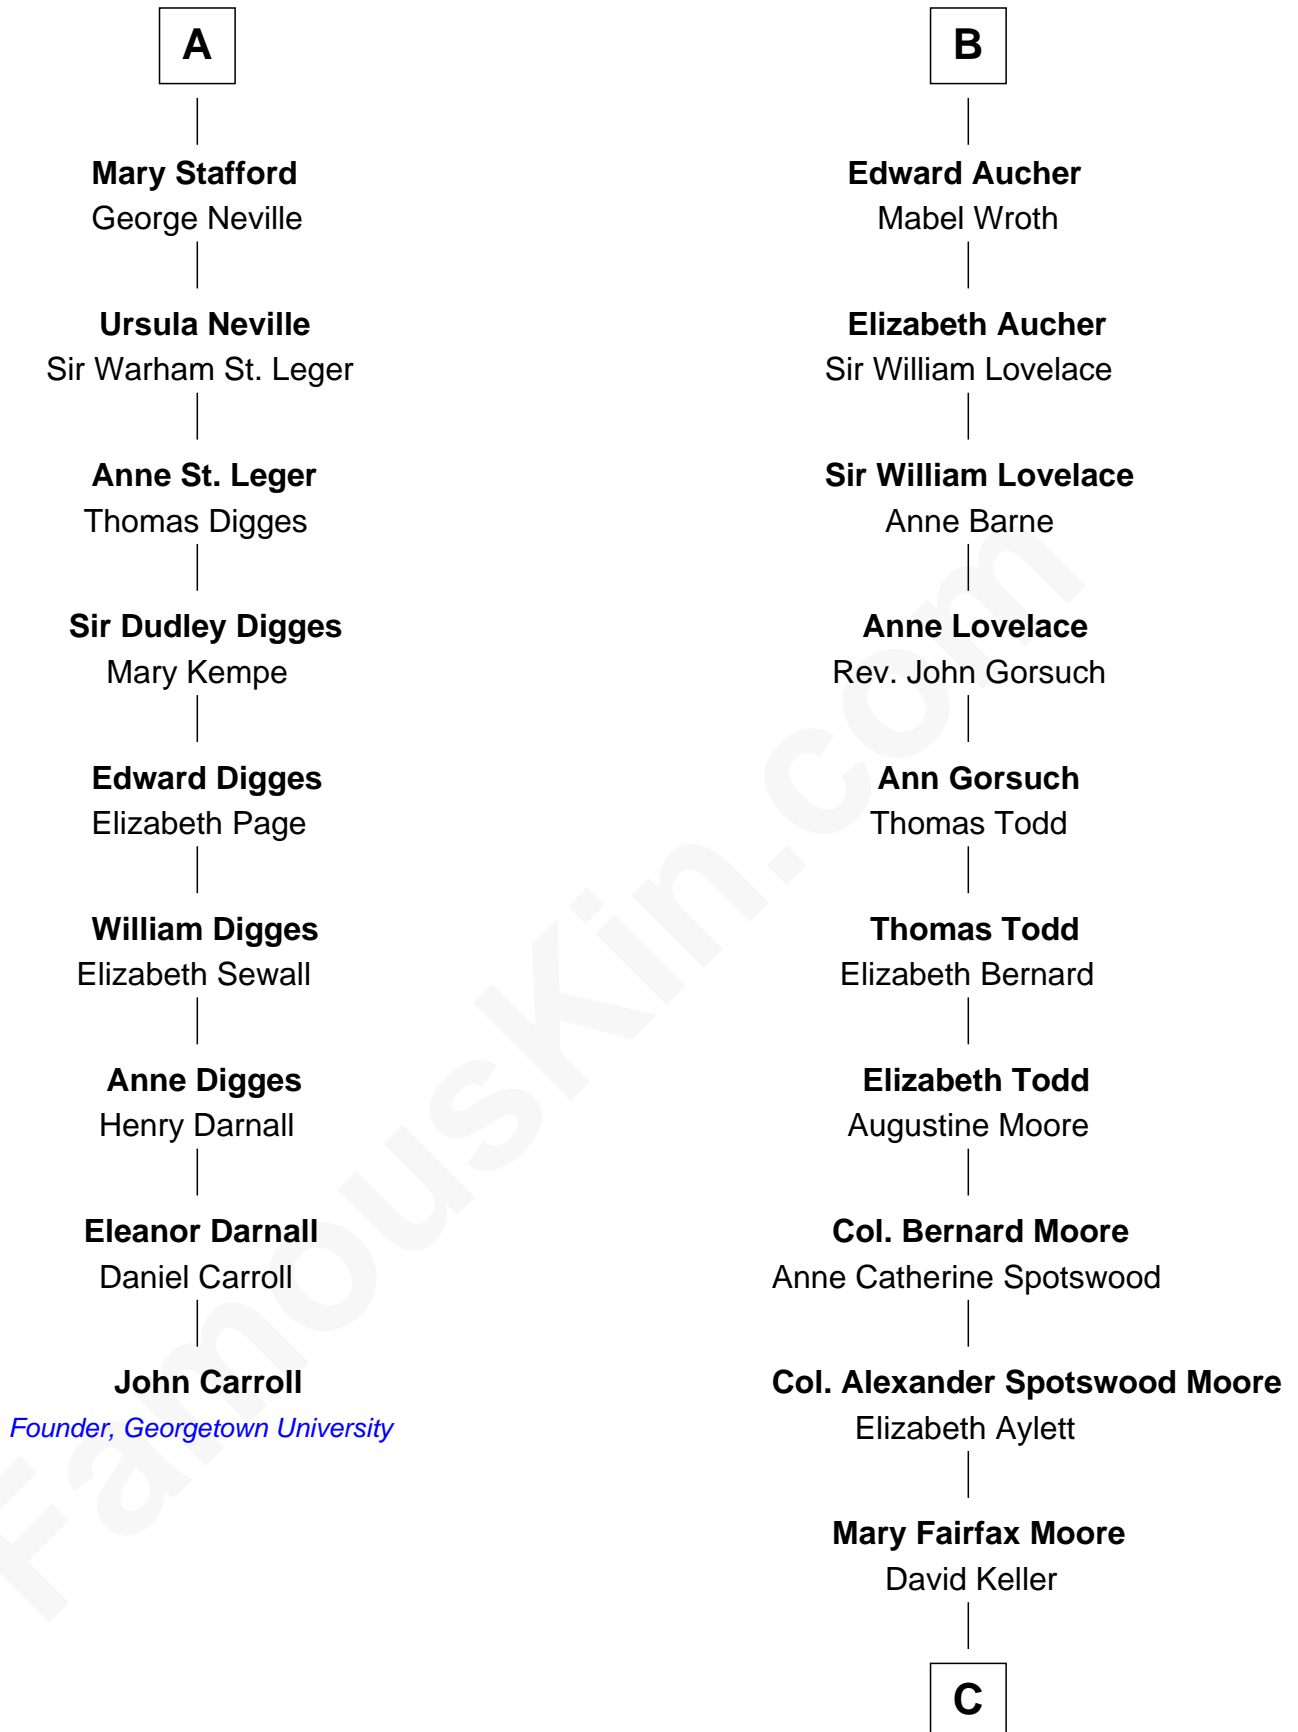

# FamousKin.com Relationship Chart of

**John Carroll**

*Founder of Georgetown University*

15th cousin 3 times removed of

**Helen Keller**

*Author and Activist*

**William de Montagu**  
Katherine de Grandison

**Philippa de Montagu**  
Sir Roger de Mortimer

**Edmund Mortimer**  
Philippa Plantagenet

**Elizabeth Mortimer**  
Sir Henry Percy

**Sir Henry Percy**  
Eleanor Neville

**Sir Henry Percy**  
Eleanor Poynings

**Henry Percy**  
Maud Herbert

**Eleanor Percy**  
Edward Stafford

**A**

**Sibyl de Montagu**  
Sir Edmund Fitzalan

**Philippe Fitzalan**  
Sir Richard Sergeaux

**Philippa Sergeaux**  
Sir Robert Pashley

**Anne Pashley**  
Edward Tyrrell

**Philippa Tyrrell**  
Thomas Cornwallis

**Sir William Cornwallis**  
Elizabeth Stanford

**Affra Cornwallis**  
Sir Anthony Aucher

**B**

**C**

Arthur Henley Keller

Kate Adams

Helen Keller