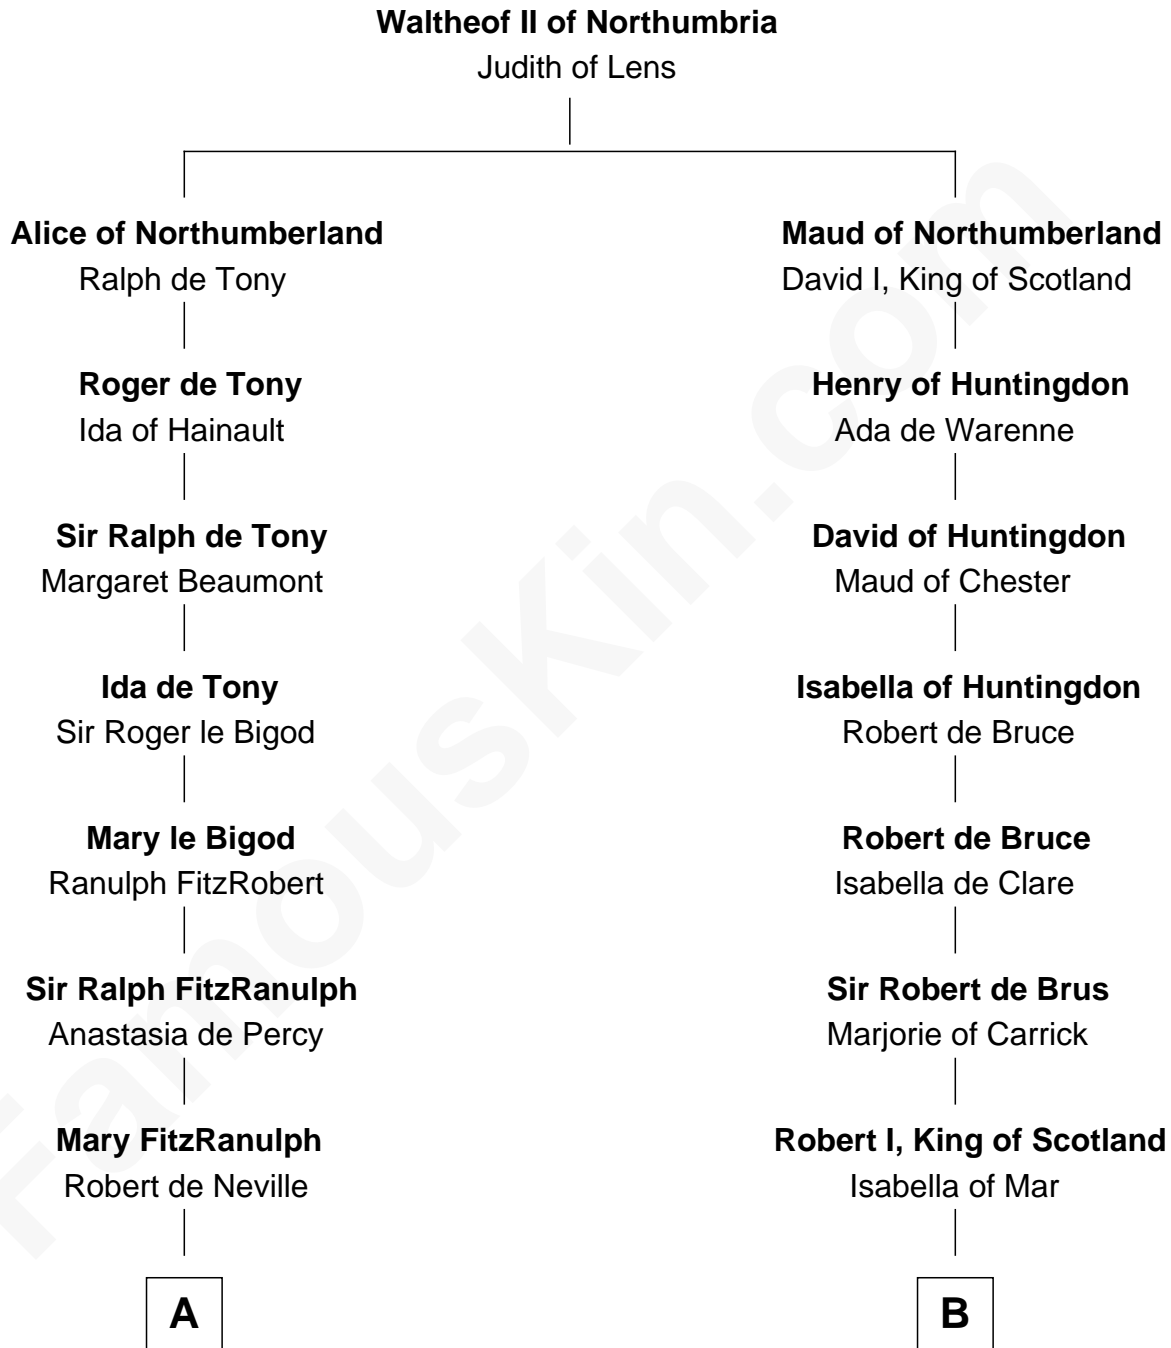

FamousKin.com

Relationship Chart of

John Carroll

Founder of Georgetown University

20th cousin 1 time removed of

Philip Livingston

Signer of the Declaration of Independence

C