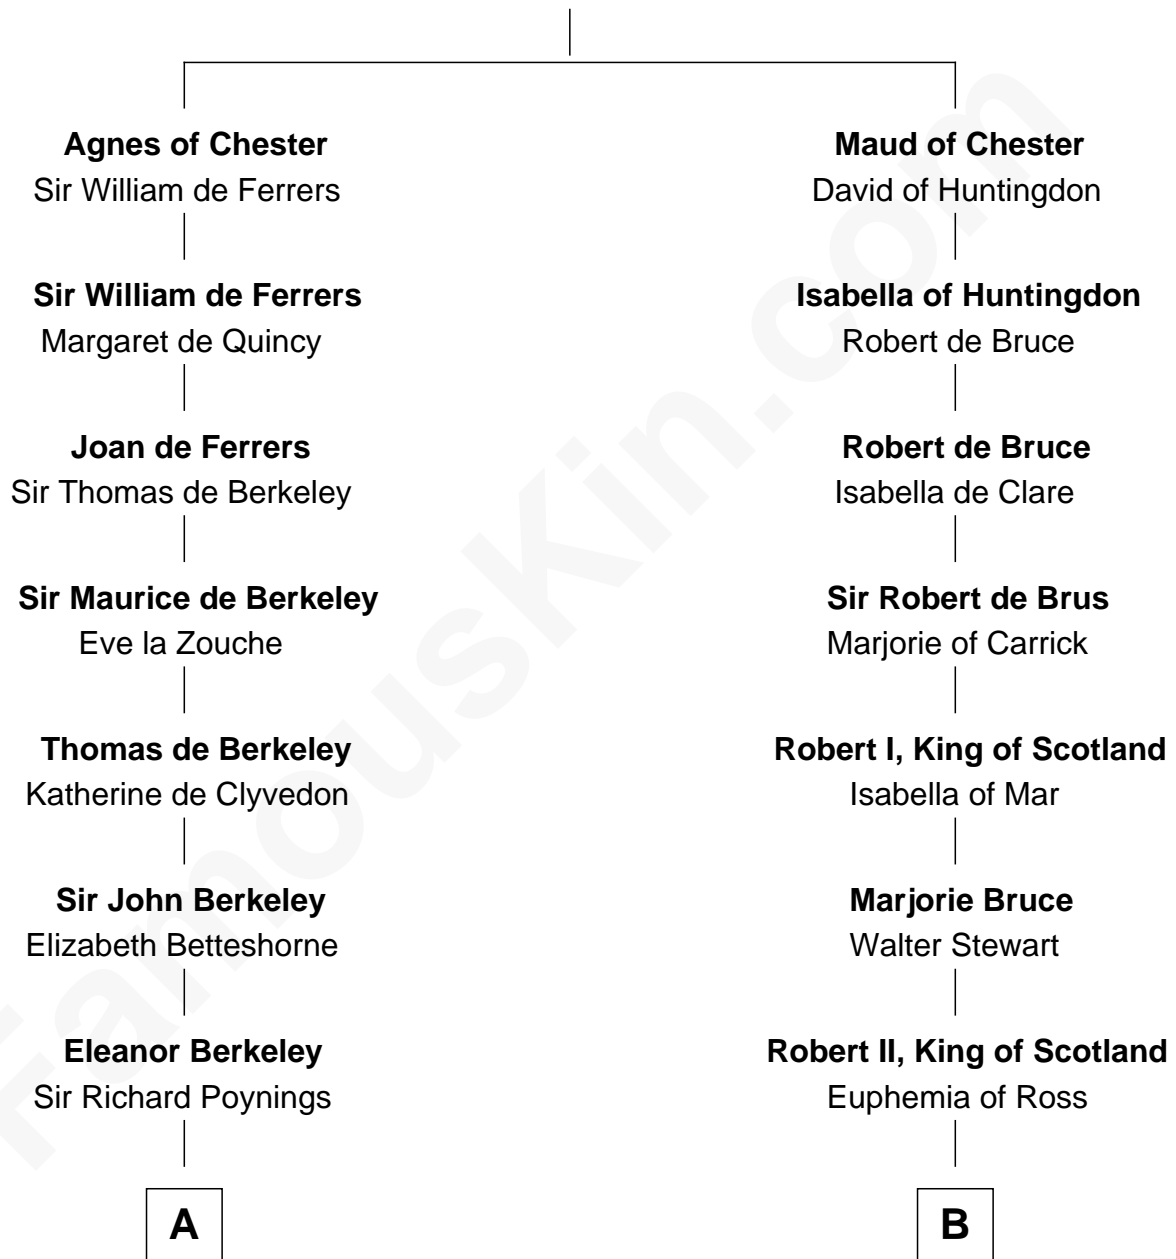

# FamousKin.com Relationship Chart of

**John Carroll**

*Founder of Georgetown University*

18th cousin of

**Philip Livingston**

*Signer of the Declaration of Independence*

**Bertrade de Montfort**

Hugh de Kevelioc

**C**

**Eleanor Darnall**

Daniel Carroll

**John Carroll**

*Founder, Georgetown University*

**D**

**Philip Livingston**

Catrina Van Brugh

**Philip Livingston**

*Signer of Declaration of Independence*

FamousKin.com