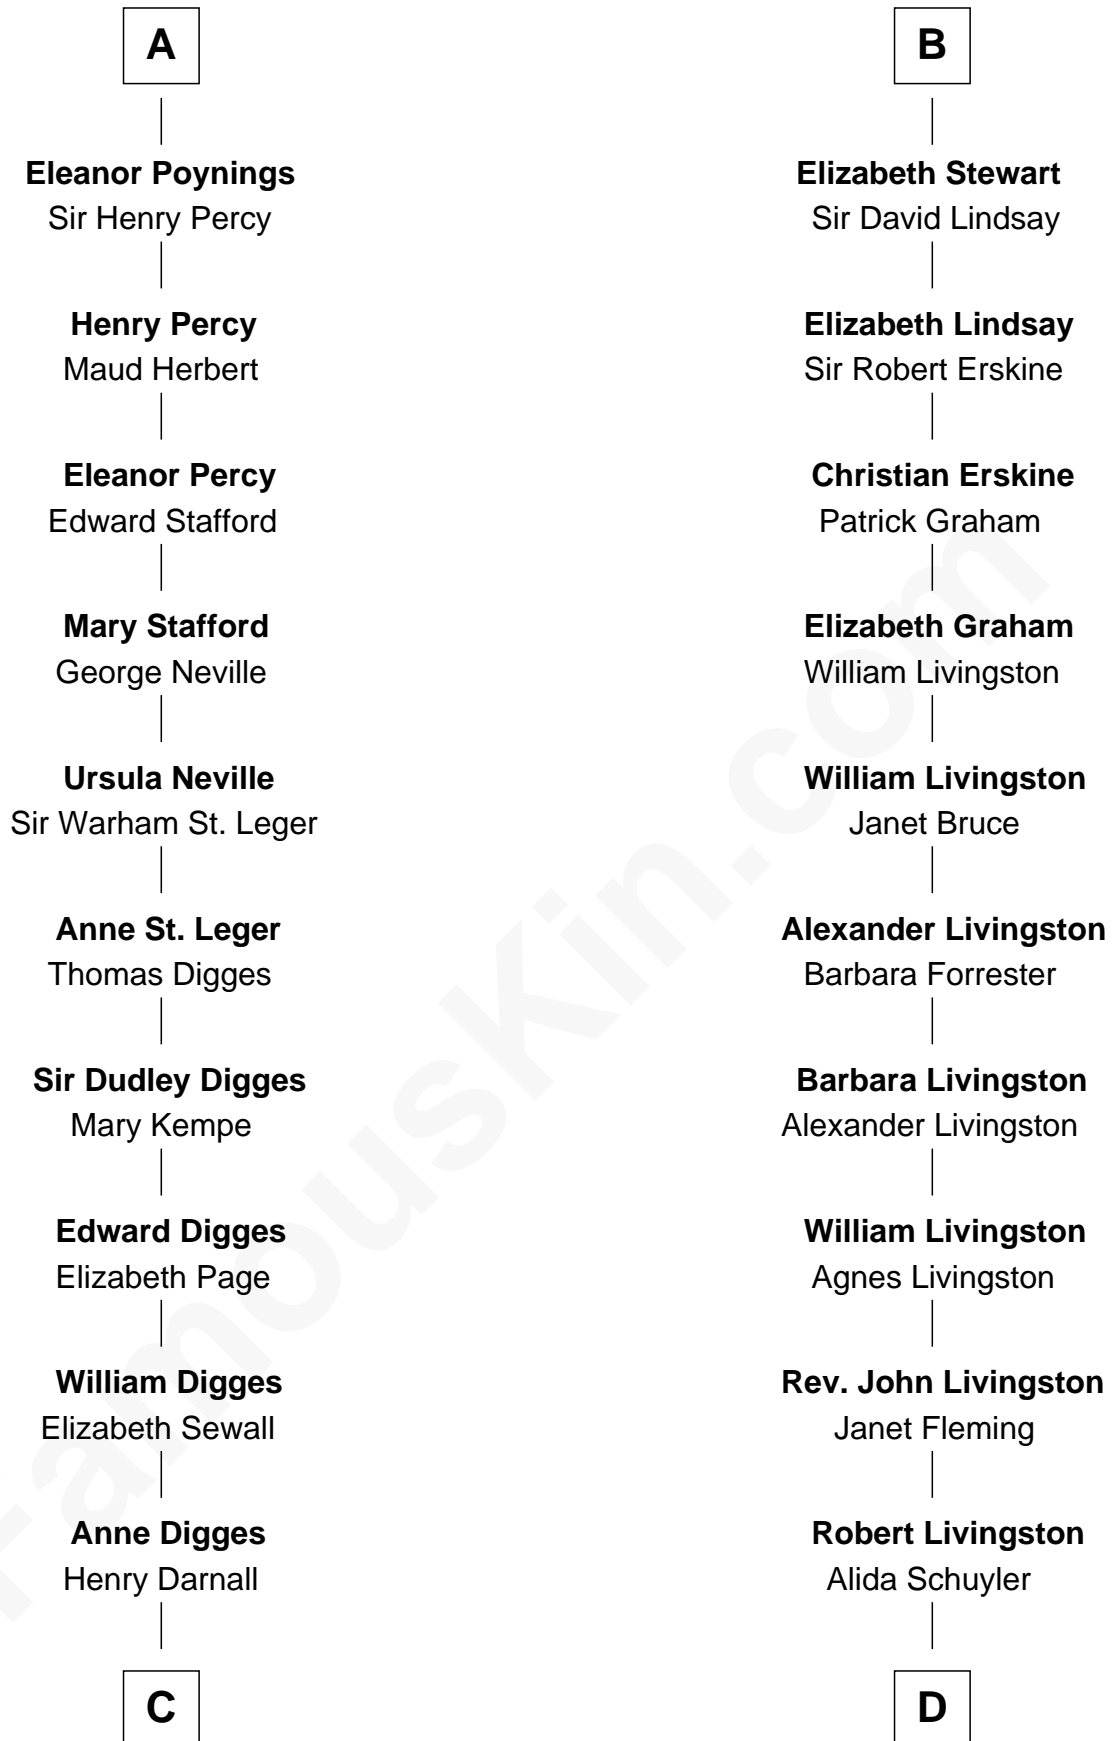

# FamousKin.com Relationship Chart of

**John Carroll**

*Founder of Georgetown University*

18th cousin of

**Philip Livingston**

*Signer of the Declaration of Independence*

**Bertrade de Montfort**

Hugh de Kevelioc

**C**

**Eleanor Darnall**

Daniel Carroll

**John Carroll**

*Founder, Georgetown University*

**D**

**Philip Livingston**

Catrina Van Brugh