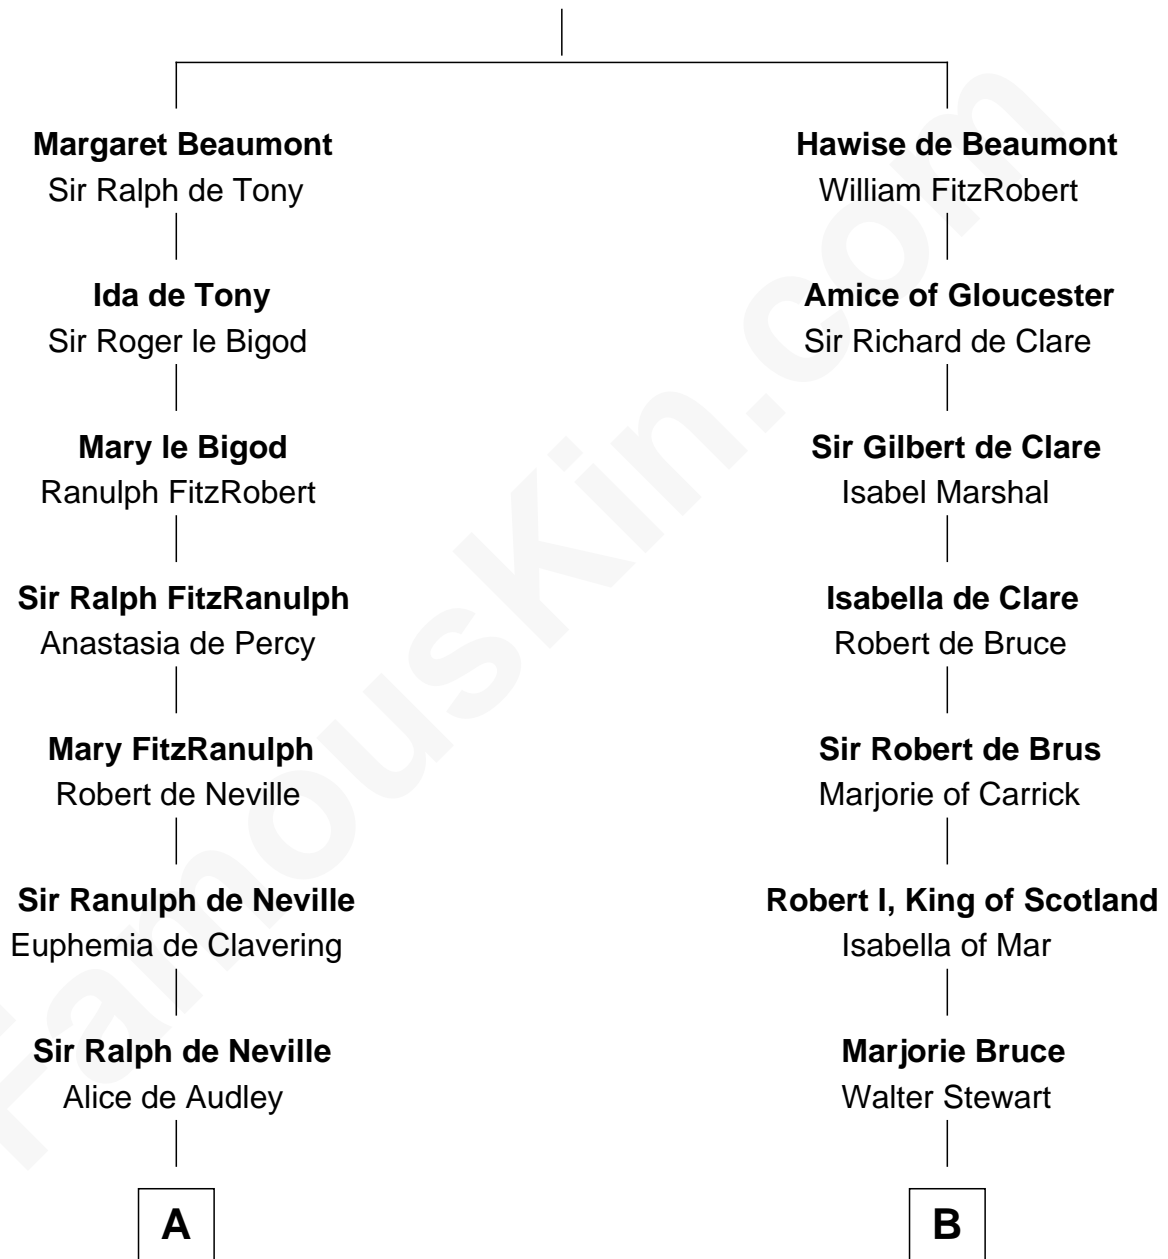

# FamousKin.com Relationship Chart of

**John Carroll**

*Founder of Georgetown University*

19th cousin of

**Philip Livingston**

*Signer of the Declaration of Independence*

**Robert de Beaumont**

Amicia de Gael

**C**

**Anne Digges**  
Henry Darnall

**Eleanor Darnall**  
Daniel Carroll

**John Carroll**

*Founder, Georgetown University*

**D**

**Robert Livingston**  
Alida Schuyler

**Philip Livingston**  
Catrina Van Brugh

**Philip Livingston**

*Signer of Declaration of Independence*

FamousKin.com