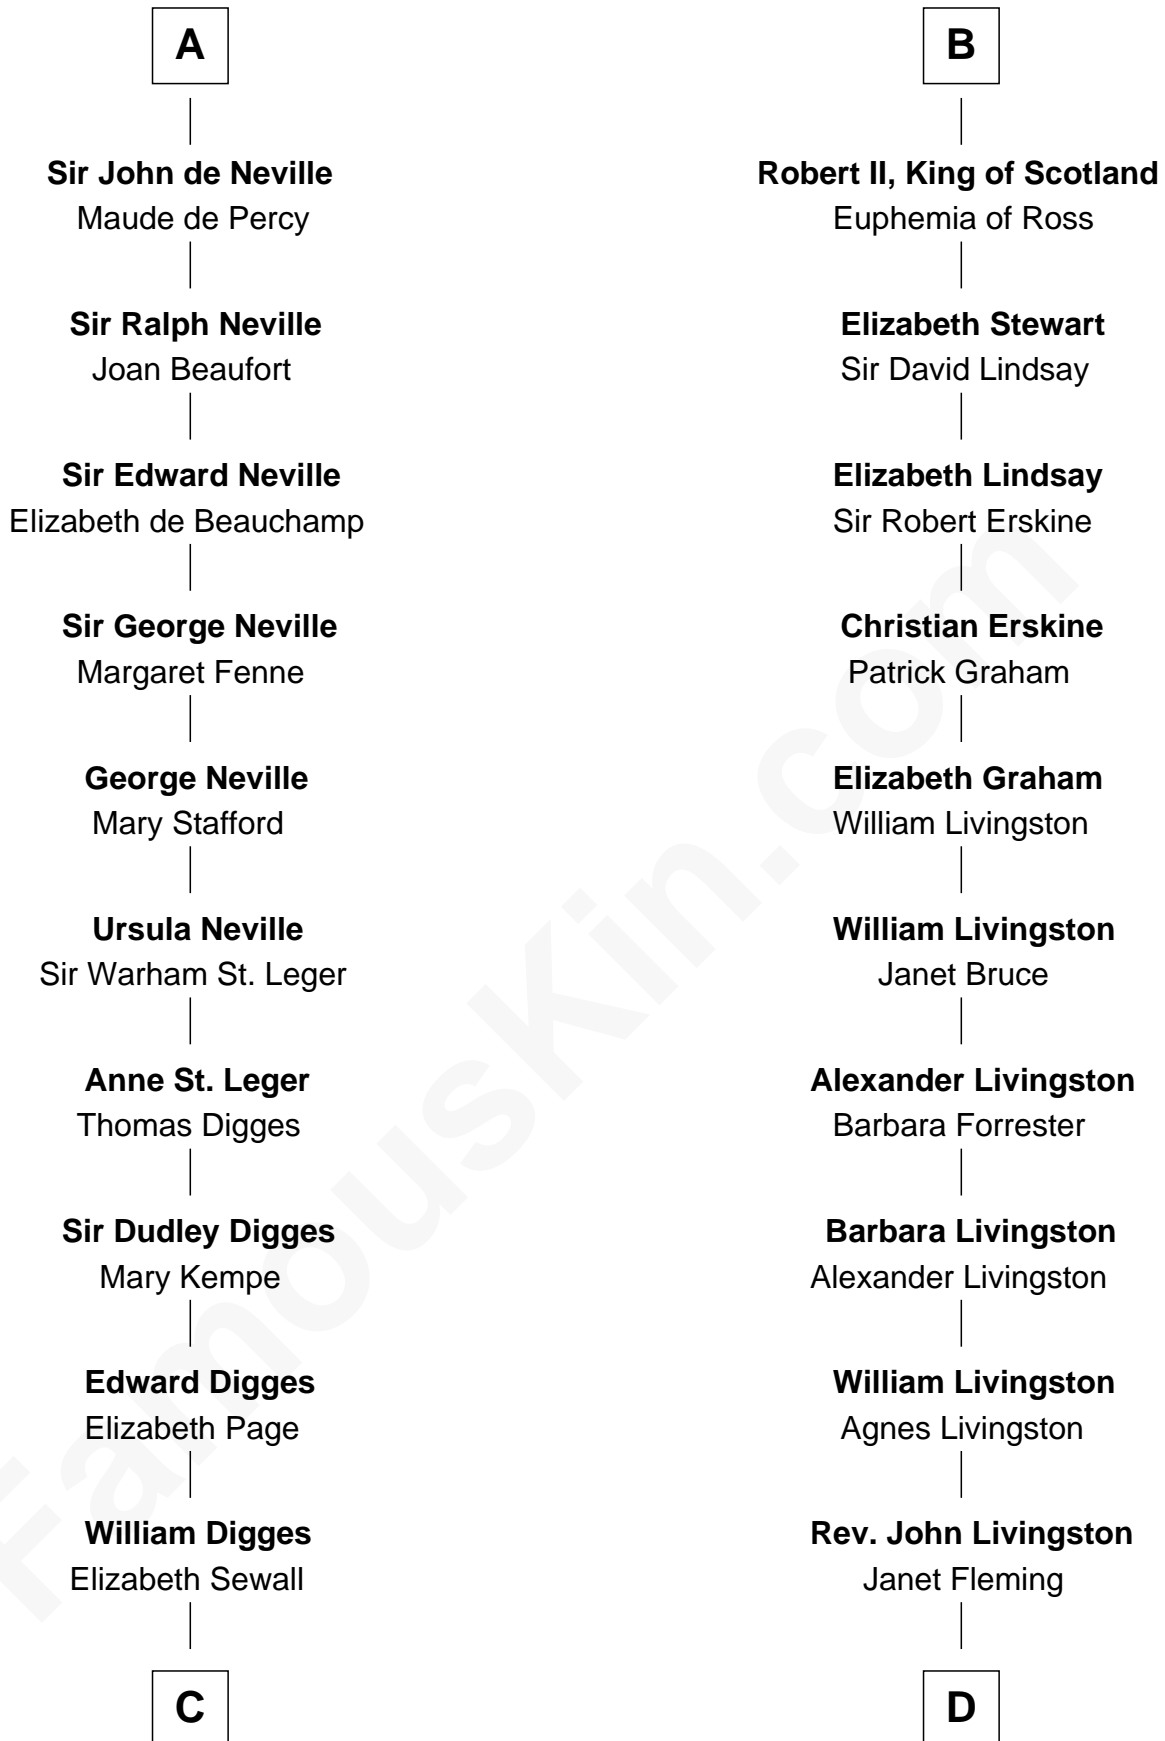

# FamousKin.com Relationship Chart of

**John Carroll**

*Founder of Georgetown University*

19th cousin of

**Philip Livingston**

*Signer of the Declaration of Independence*

**Robert de Beaumont**

Amicia de Gael

**C**

**Anne Digges**  
Henry Darnall

**Eleanor Darnall**  
Daniel Carroll

**John Carroll**

*Founder, Georgetown University*

**D**

**Robert Livingston**  
Alida Schuyler

**Philip Livingston**  
Catrina Van Brugh

**Philip Livingston**

*Signer of Declaration of Independence*

FamousKin.com