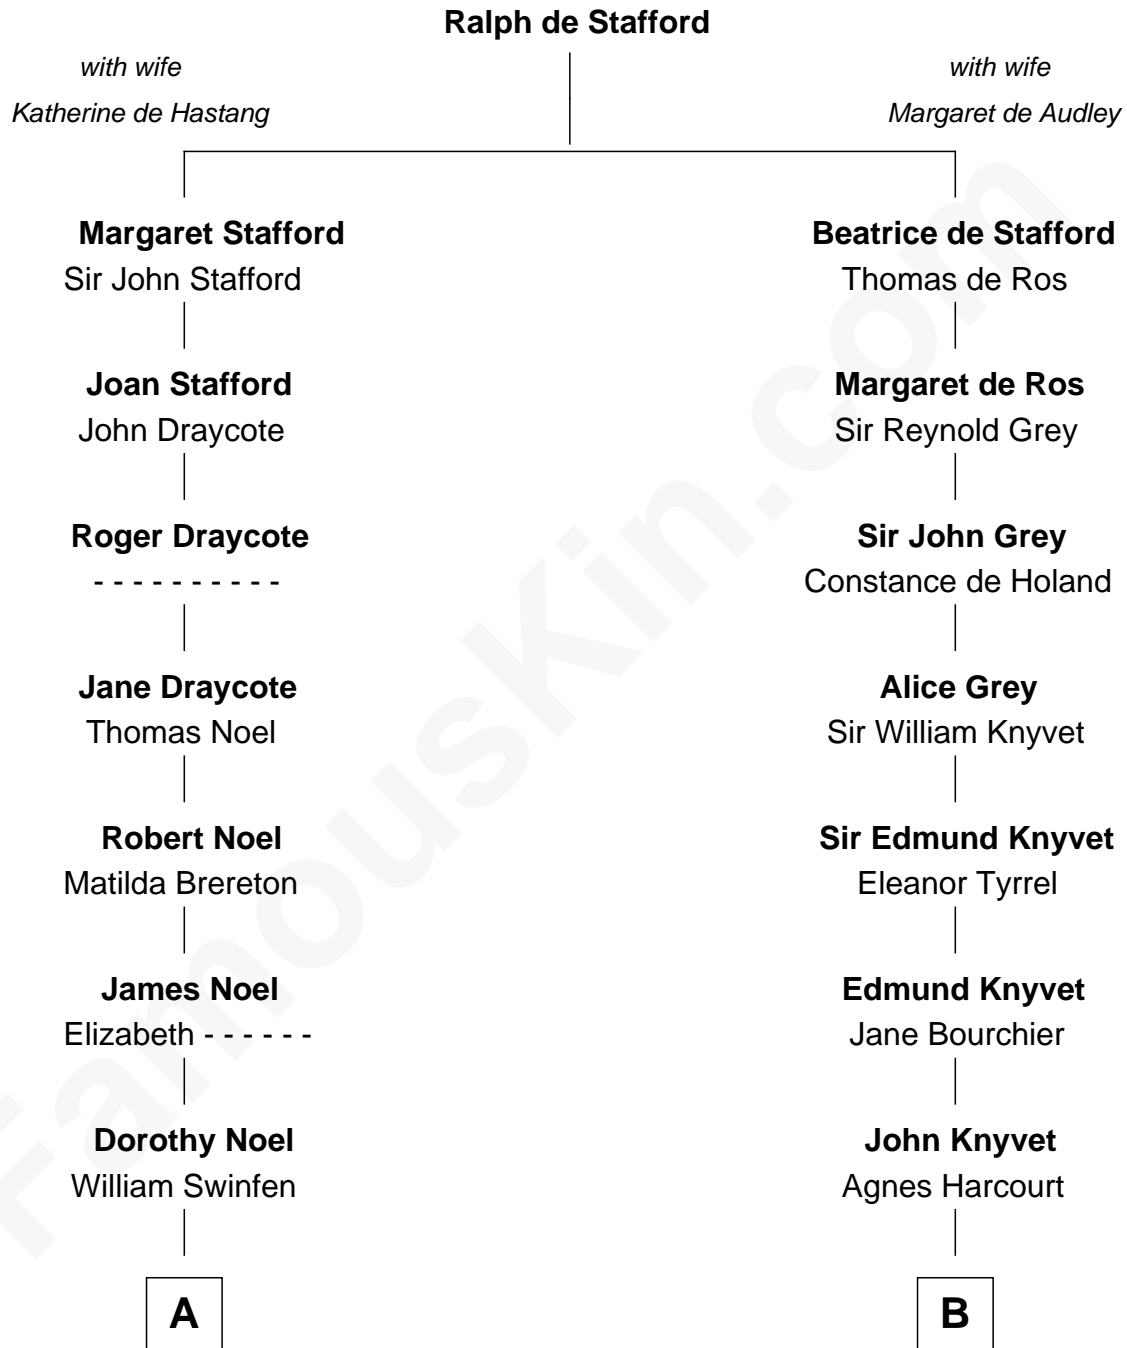

FamousKin.com

Relationship Chart of

John Carroll

Founder of Georgetown University

14th cousin 3 times removed of

Leverett Saltonstall

55th Governor of Massachusetts

A

Arthur Swinfen

Alice Ragdale

Elizabeth Swinfen

John Dugdale

Mary Dugdale

Richard Sewall

Col. Henry Sewall

Jane Lowe