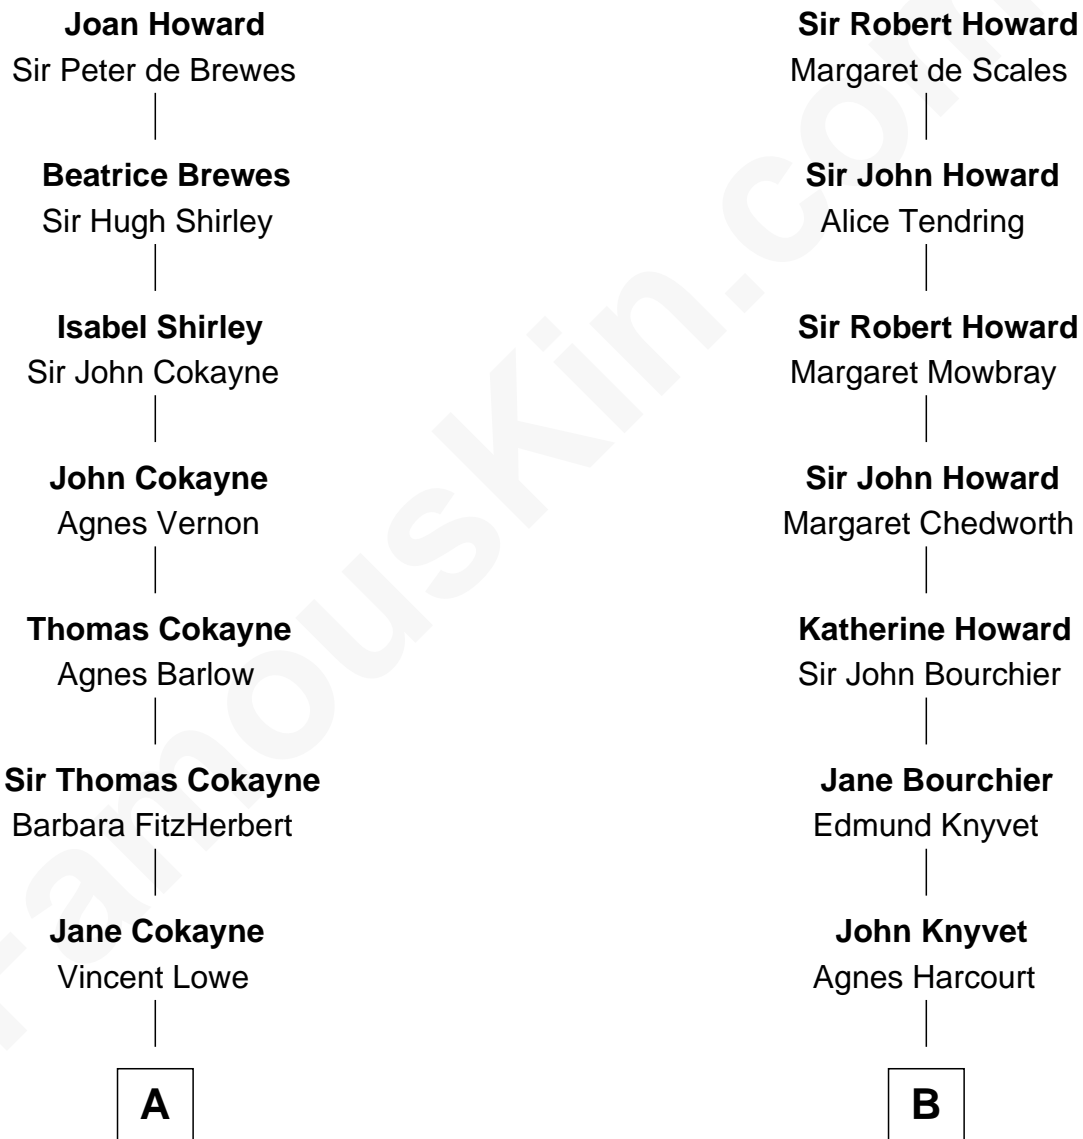

### John Carroll

*Founder of Georgetown University*

14th cousin 3 times removed of

### Leverett Saltonstall

*55th Governor of Massachusetts*

**Sir John Howard**

Alice de Bois

**A**

**Jasper Lowe**  
Dorothy Sacheverell

**Patrick Lowe**  
Jane Harpur

**Vincent Lowe**  
Anne Cavendish