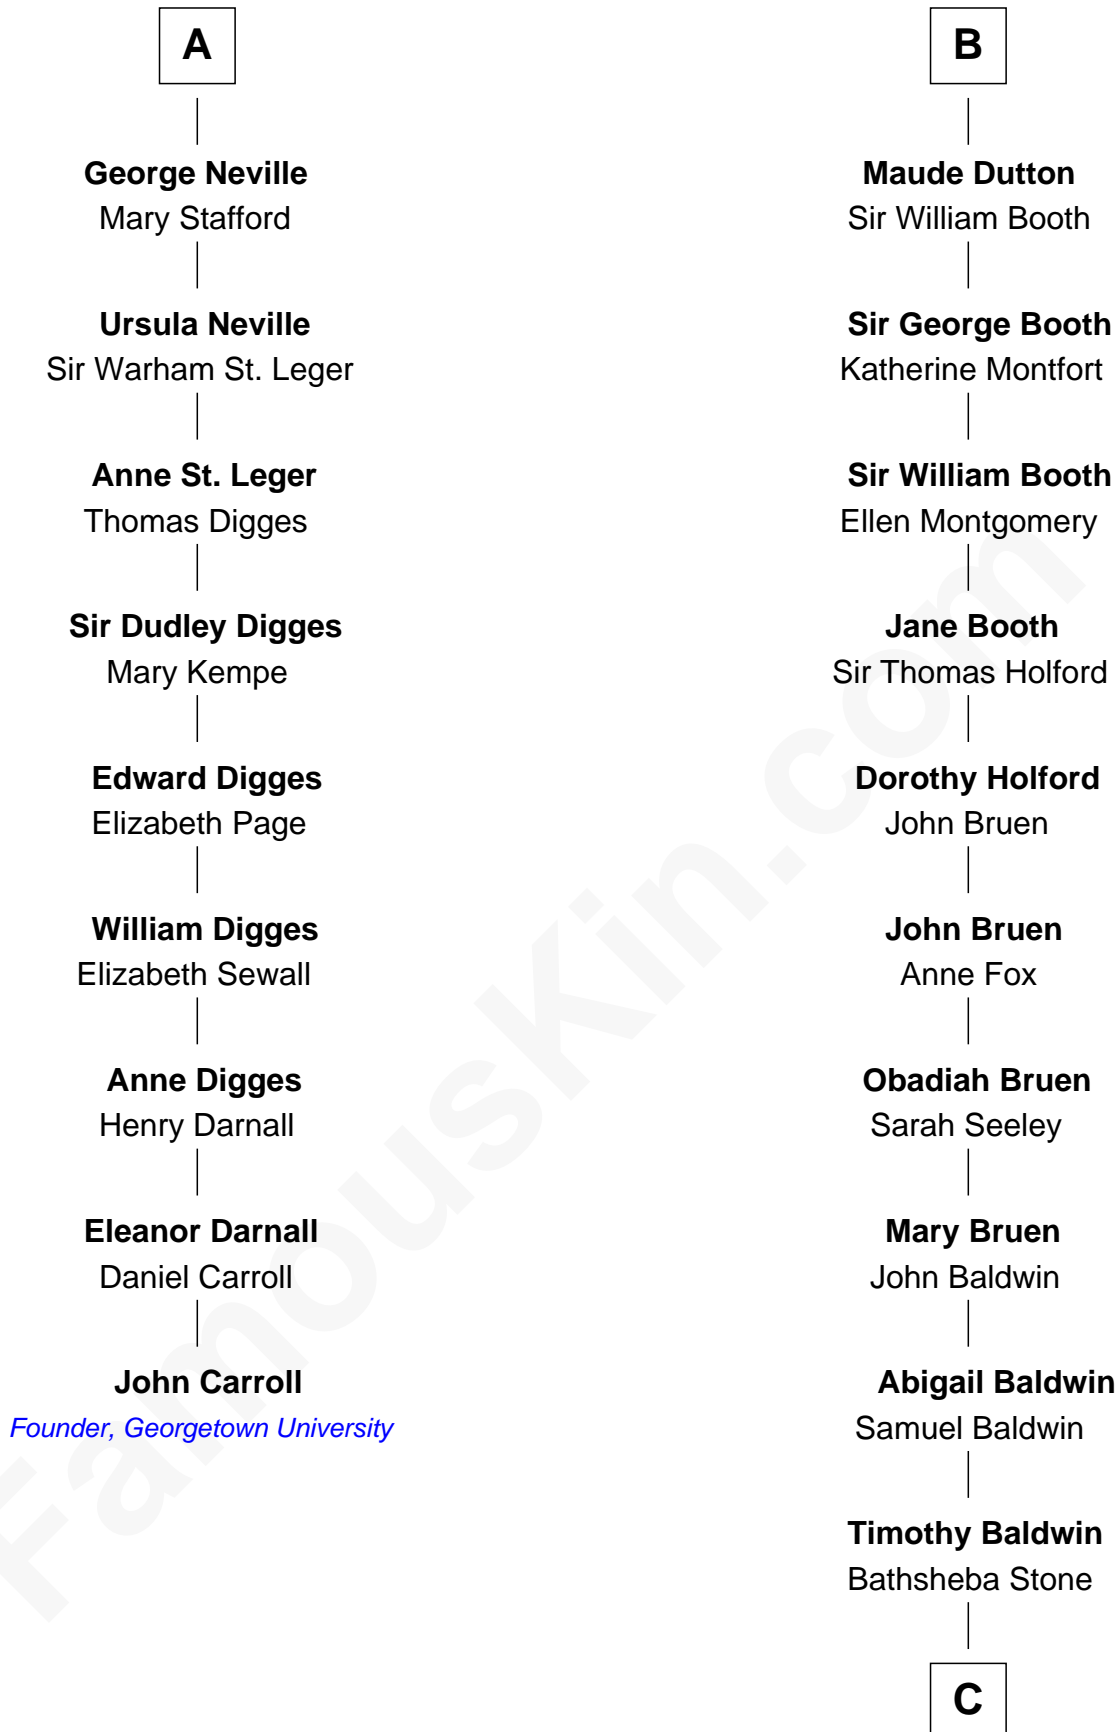

FamousKin.com

Relationship Chart of

John Carroll

Founder of Georgetown University

15th cousin 3 times removed of

Abraham Baldwin

Signer of the U.S. Constitution

C

Michael Baldwin

Lucy Dudley

Abraham Baldwin

Signer of the U.S. Constitution

FamousKin.com