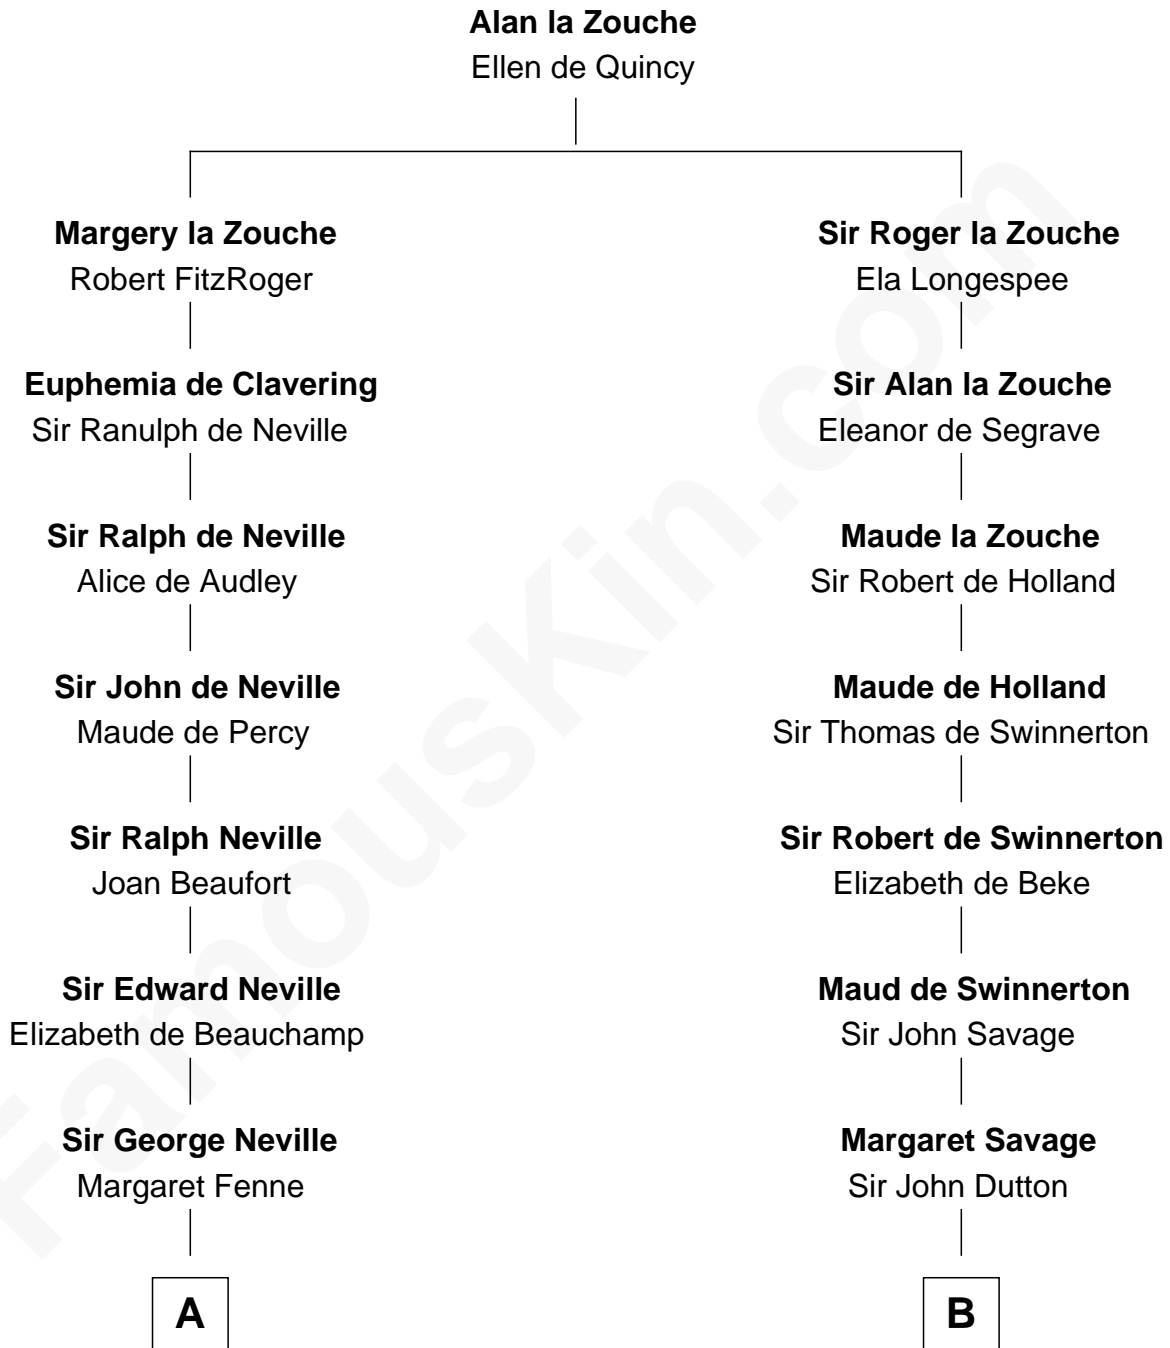

FamousKin.com

Relationship Chart of

John Carroll

Founder of Georgetown University

15th cousin 3 times removed of

Abraham Baldwin

Signer of the U.S. Constitution

C

Michael Baldwin

Lucy Dudley

Abraham Baldwin

Signer of the U.S. Constitution

FamousKin.com