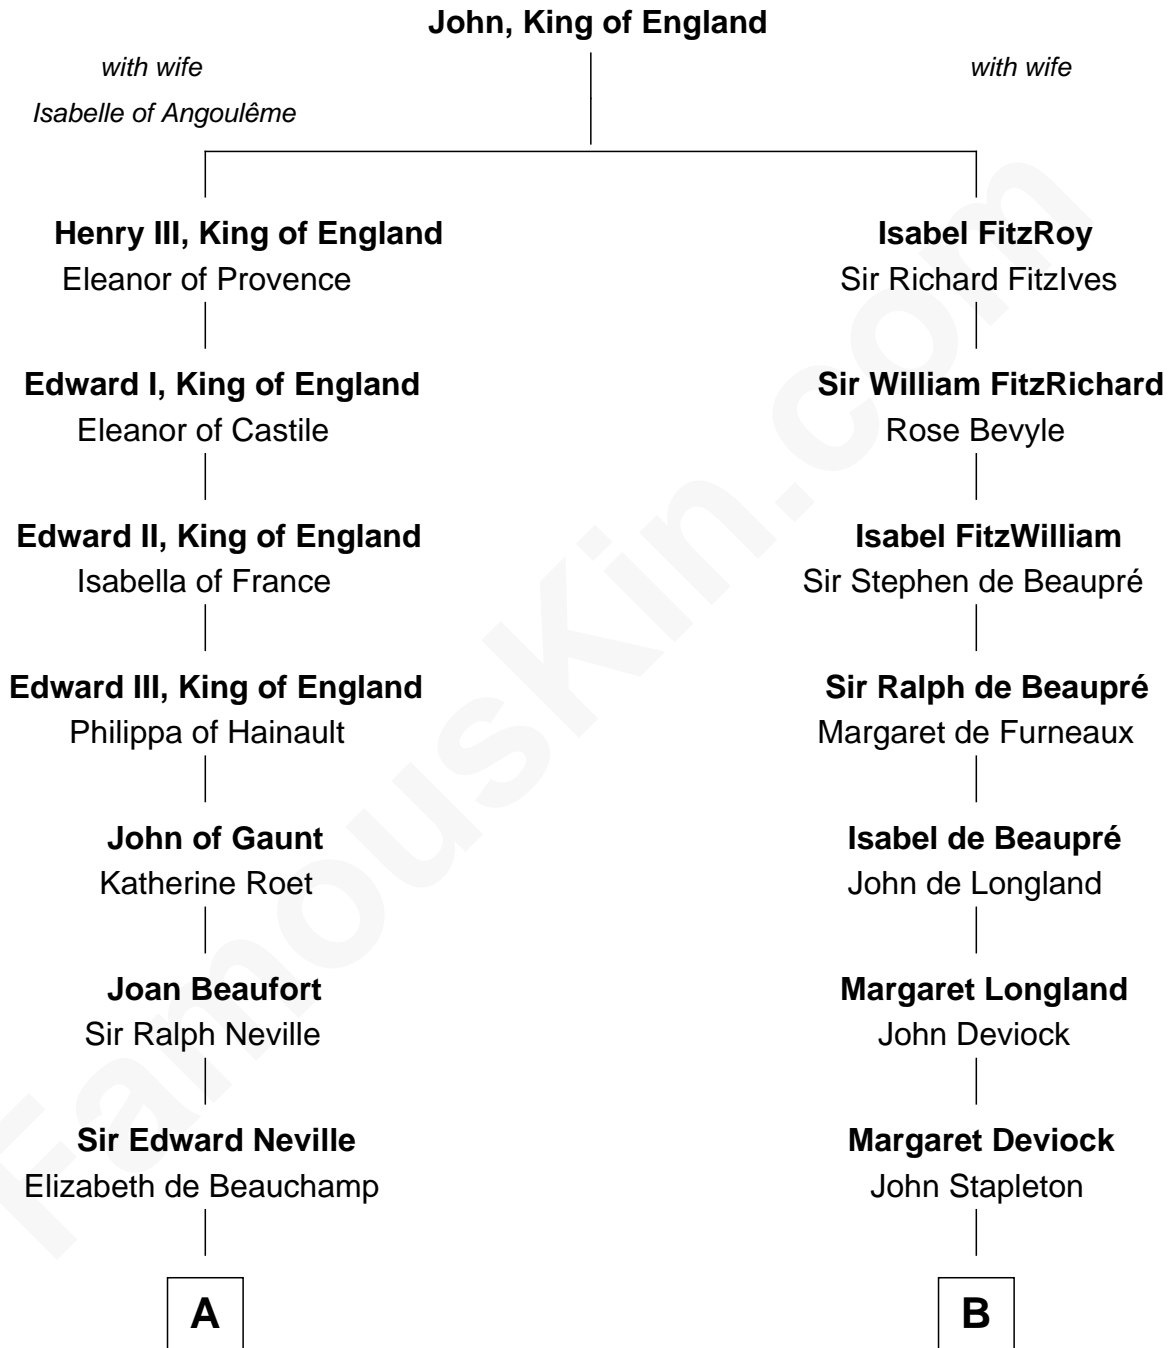

FamousKin.com

Relationship Chart of

John Carroll

Founder of Georgetown University

16th cousin 3 times removed of

Abraham Baldwin

Signer of the U.S. Constitution

C

Timothy Baldwin
Bathsheba Stone

Michael Baldwin
Lucy Dudley

Abraham Baldwin
Signer of the U.S. Constitution

FamousKin.com