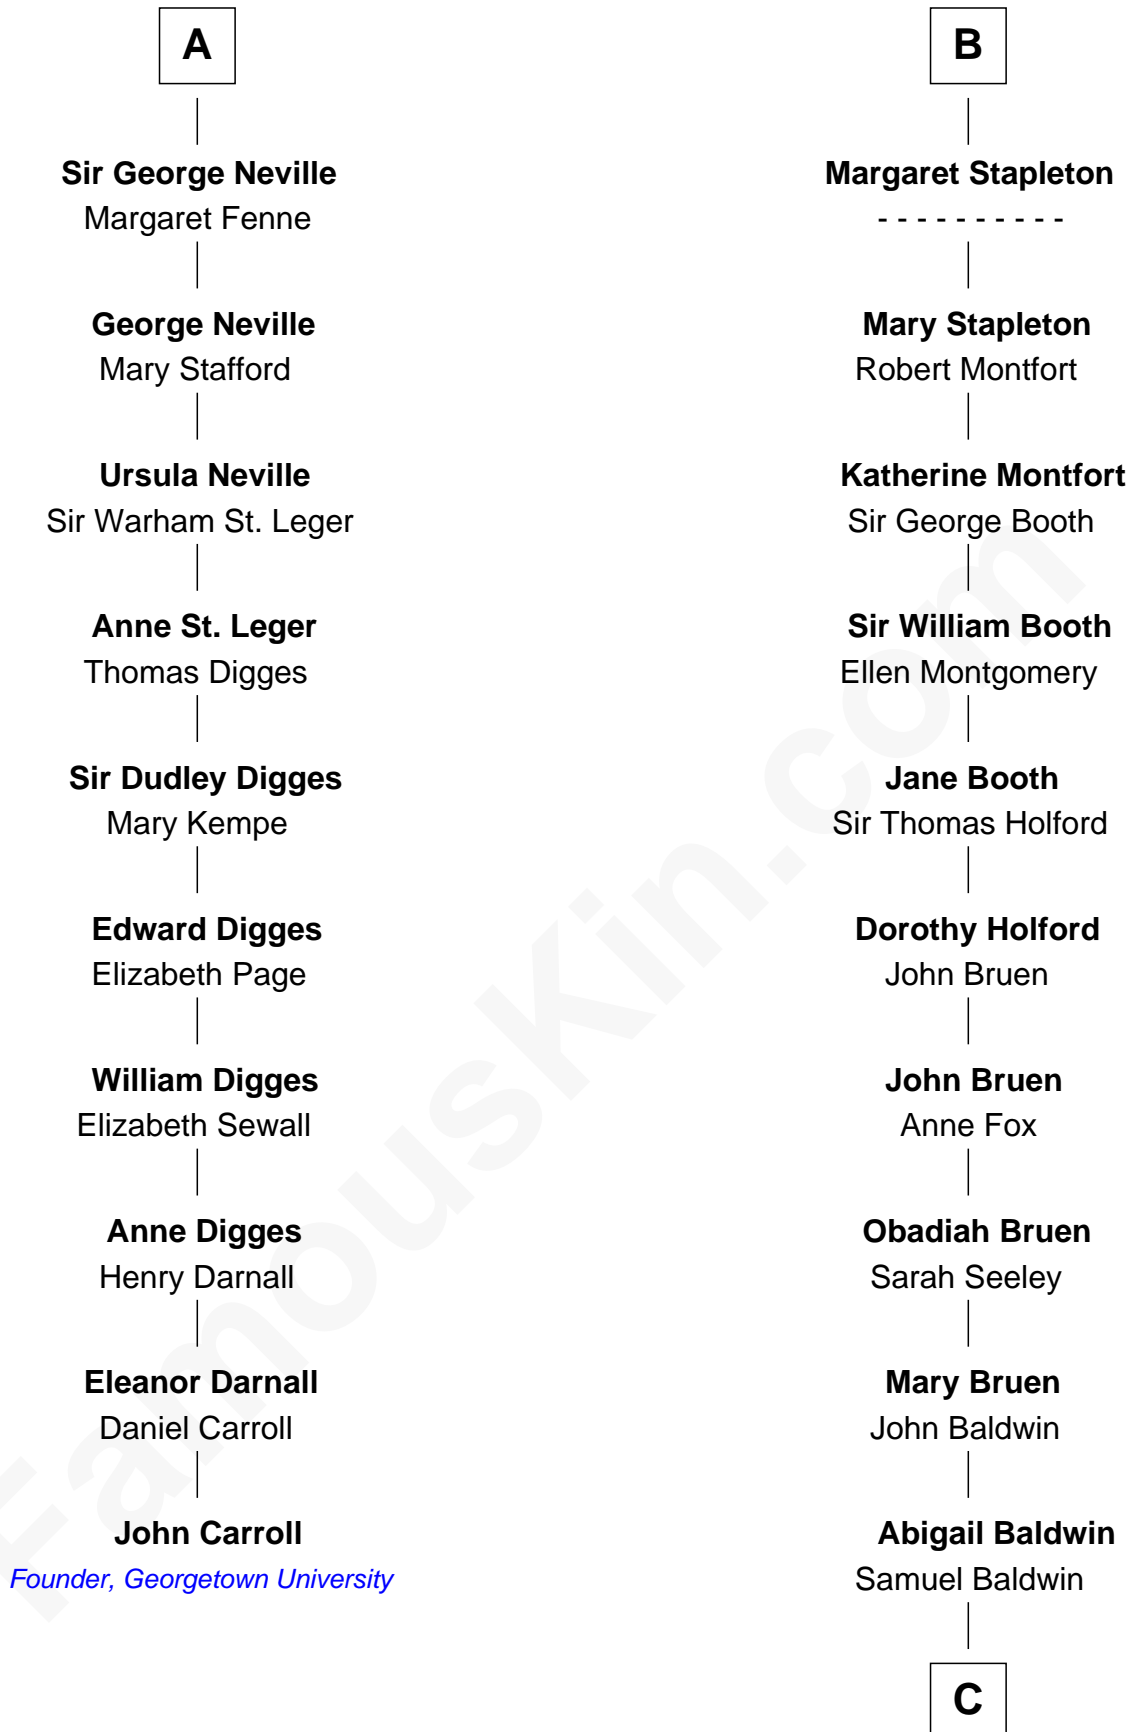

FamousKin.com

Relationship Chart of

John Carroll

Founder of Georgetown University

16th cousin 3 times removed of

Abraham Baldwin

Signer of the U.S. Constitution

C

Timothy Baldwin
Bathsheba Stone

Michael Baldwin
Lucy Dudley

Abraham Baldwin
Signer of the U.S. Constitution

FamousKin.com