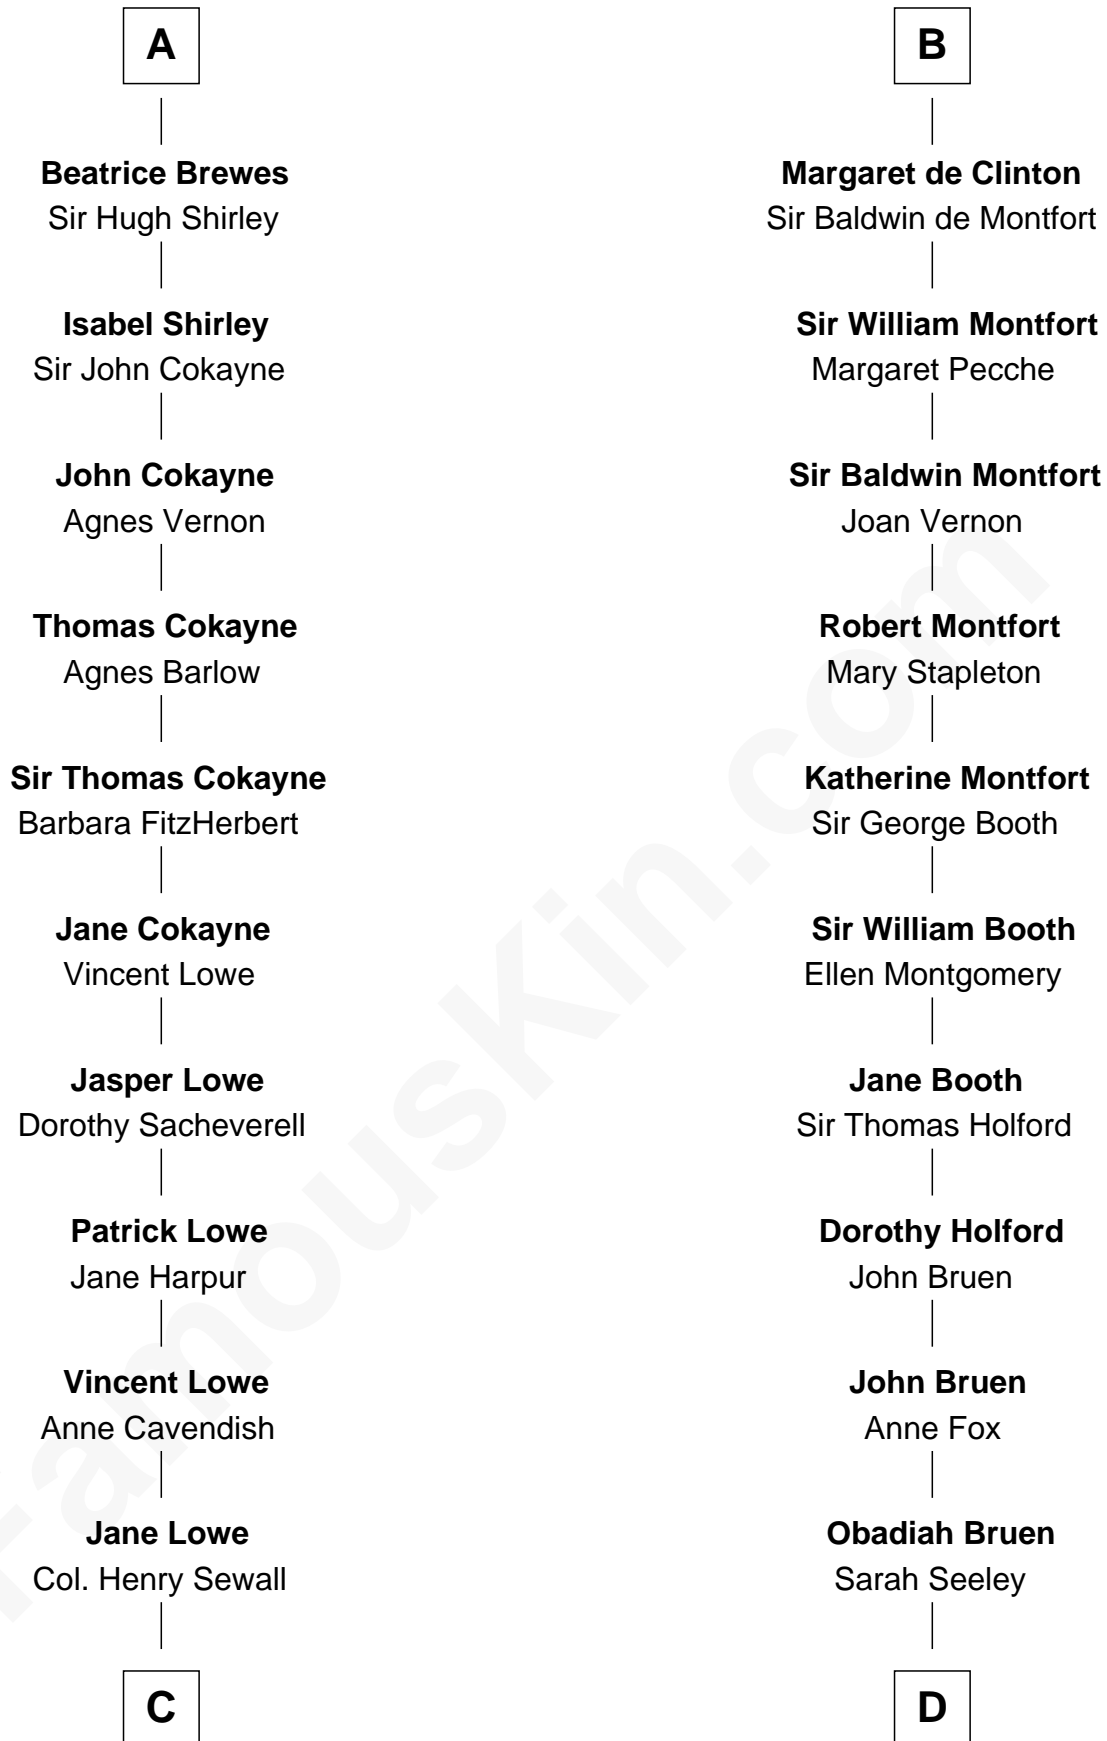

### John Carroll

*Founder of Georgetown University*

20th cousin 1 time removed of

### Abraham Baldwin

*Signer of the U.S. Constitution*

**Robert Fitzrichard**

Maud de St. Liz

**C**

**Elizabeth Sewall**

William Digges

**Anne Digges**

Henry Darnall

**Eleanor Darnall**

Daniel Carroll

**John Carroll**

*Founder, Georgetown University*

**D**

**Mary Bruen**

John Baldwin

**Abigail Baldwin**

Samuel Baldwin

**Timothy Baldwin**

Bathsheba Stone

**Michael Baldwin**

Lucy Dudley

**Abraham Baldwin**

*Signer of the U.S. Constitution*