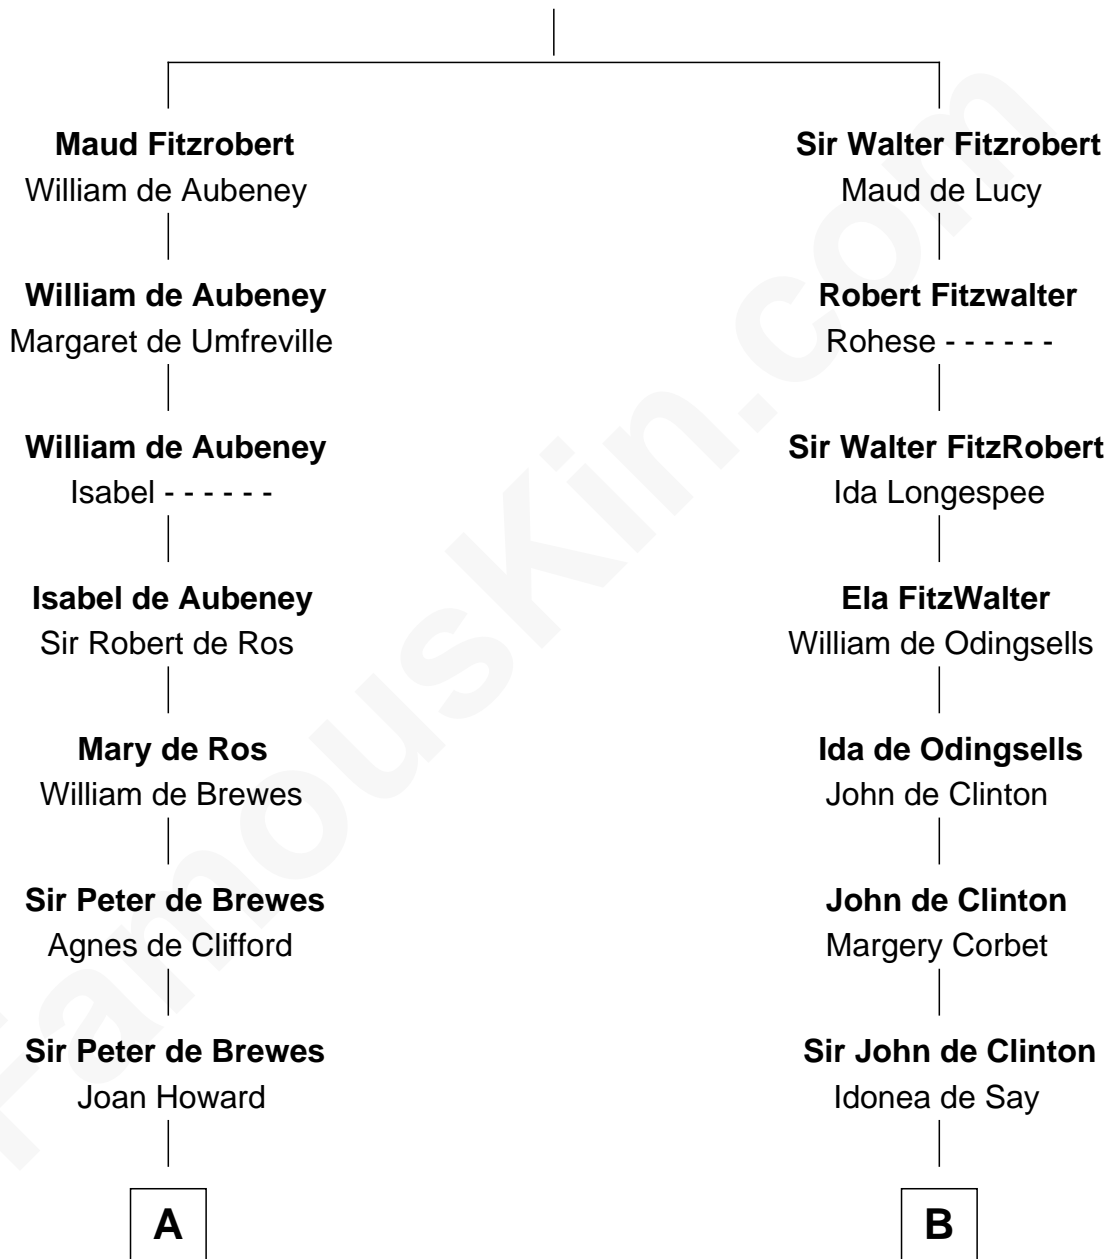

## Relationship Chart of

### John Carroll

*Founder of Georgetown University*

20th cousin 1 time removed of

### Abraham Baldwin

*Signer of the U.S. Constitution*

**Robert Fitzrichard**

Maud de St. Liz

**C**

**Elizabeth Sewall**

William Digges

**Anne Digges**