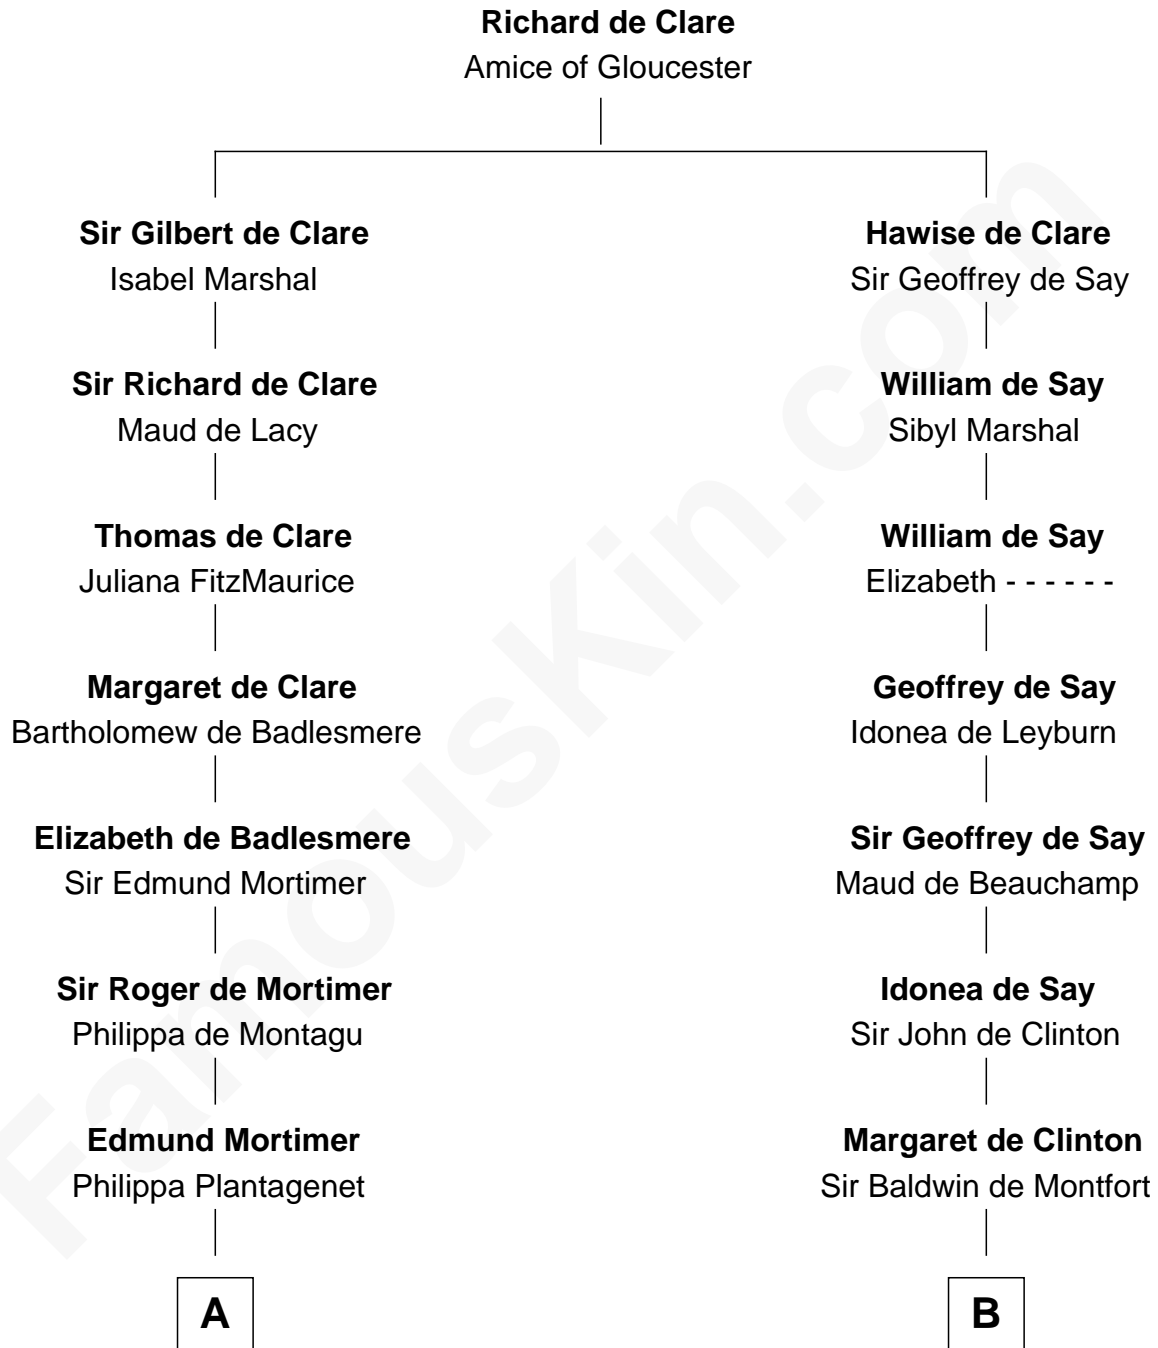

FamousKin.com Relationship Chart of

John Carroll

Founder of Georgetown University

20th cousin of

Abraham Baldwin

Signer of the U.S. Constitution

C

William Digges
Elizabeth Sewall

Anne Digges
Henry Darnall

Eleanor Darnall
Daniel Carroll

John Carroll
Founder, Georgetown University

D

Abigail Baldwin
Samuel Baldwin

Timothy Baldwin
Bathsheba Stone

Michael Baldwin
Lucy Dudley

Abraham Baldwin
Signer of the U.S. Constitution