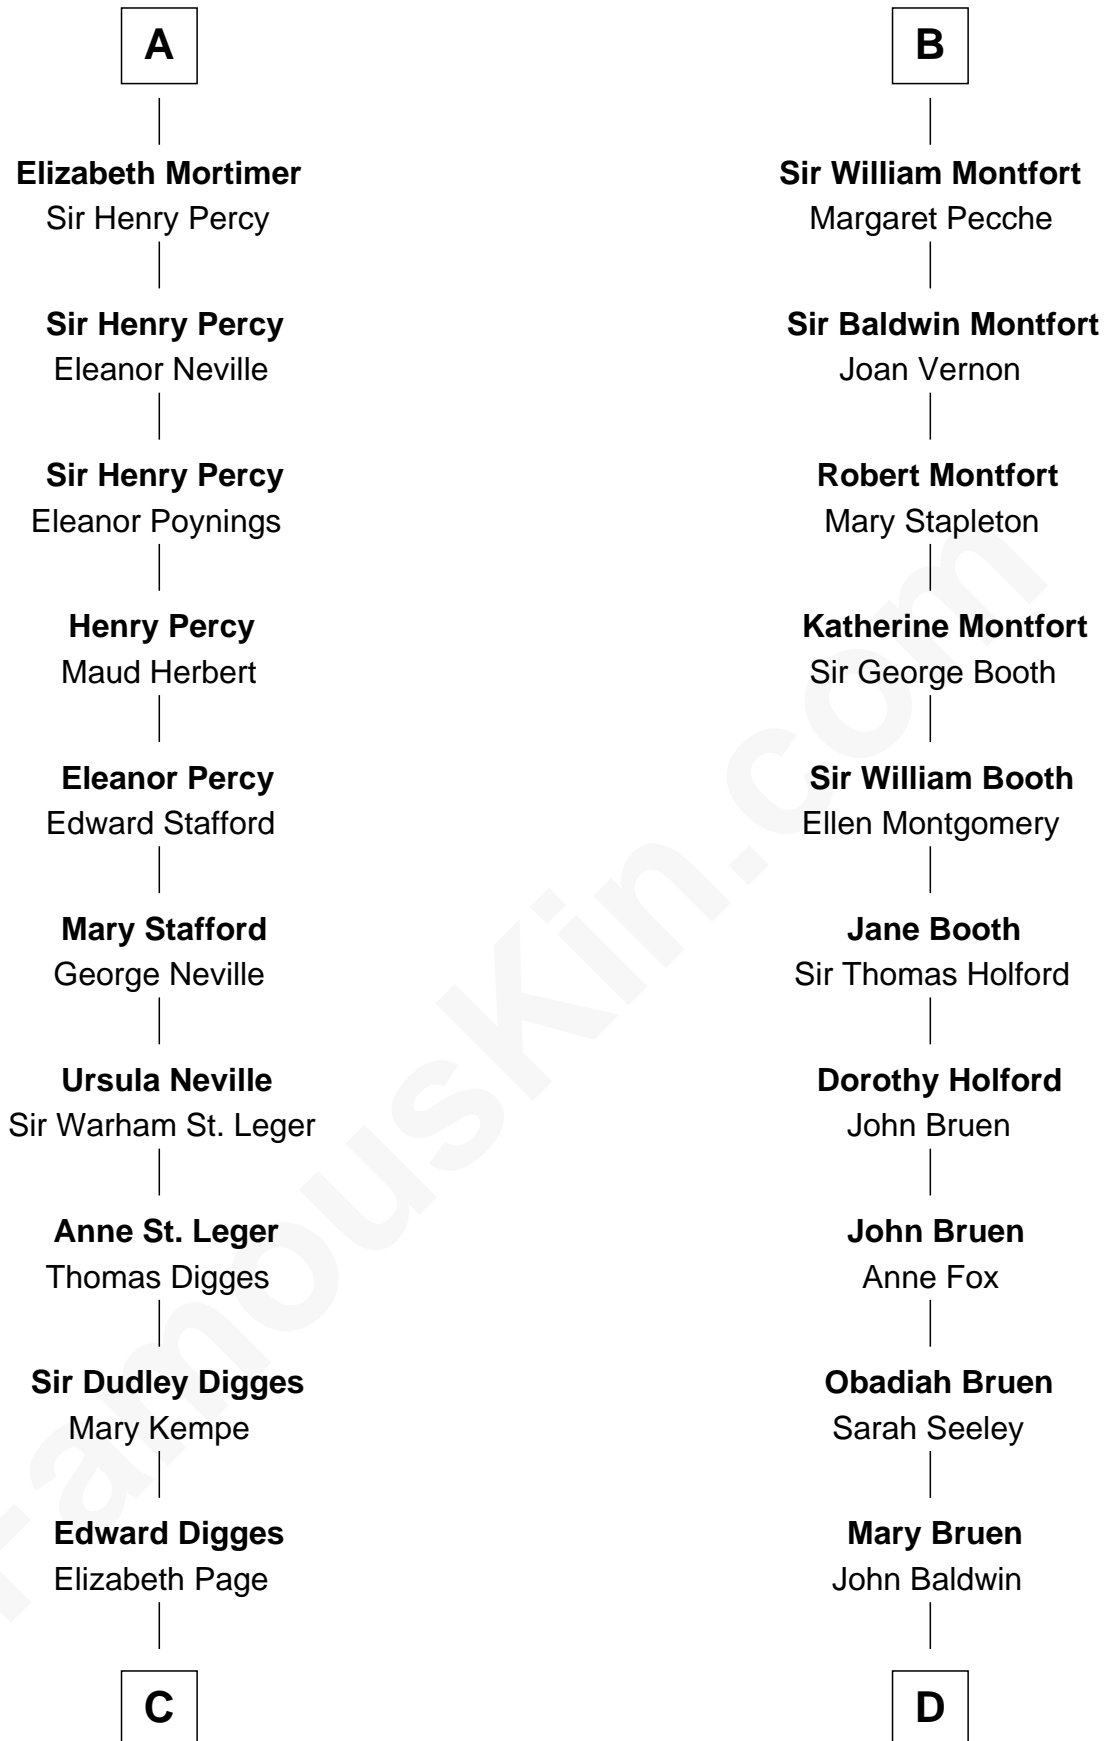

FamousKin.com Relationship Chart of

John Carroll

Founder of Georgetown University

20th cousin of

Abraham Baldwin

Signer of the U.S. Constitution

C

William Digges
Elizabeth Sewall

Anne Digges
Henry Darnall

Eleanor Darnall
Daniel Carroll

John Carroll
Founder, Georgetown University

D

Abigail Baldwin
Samuel Baldwin

Timothy Baldwin
Bathsheba Stone

Michael Baldwin
Lucy Dudley

Abraham Baldwin
Signer of the U.S. Constitution