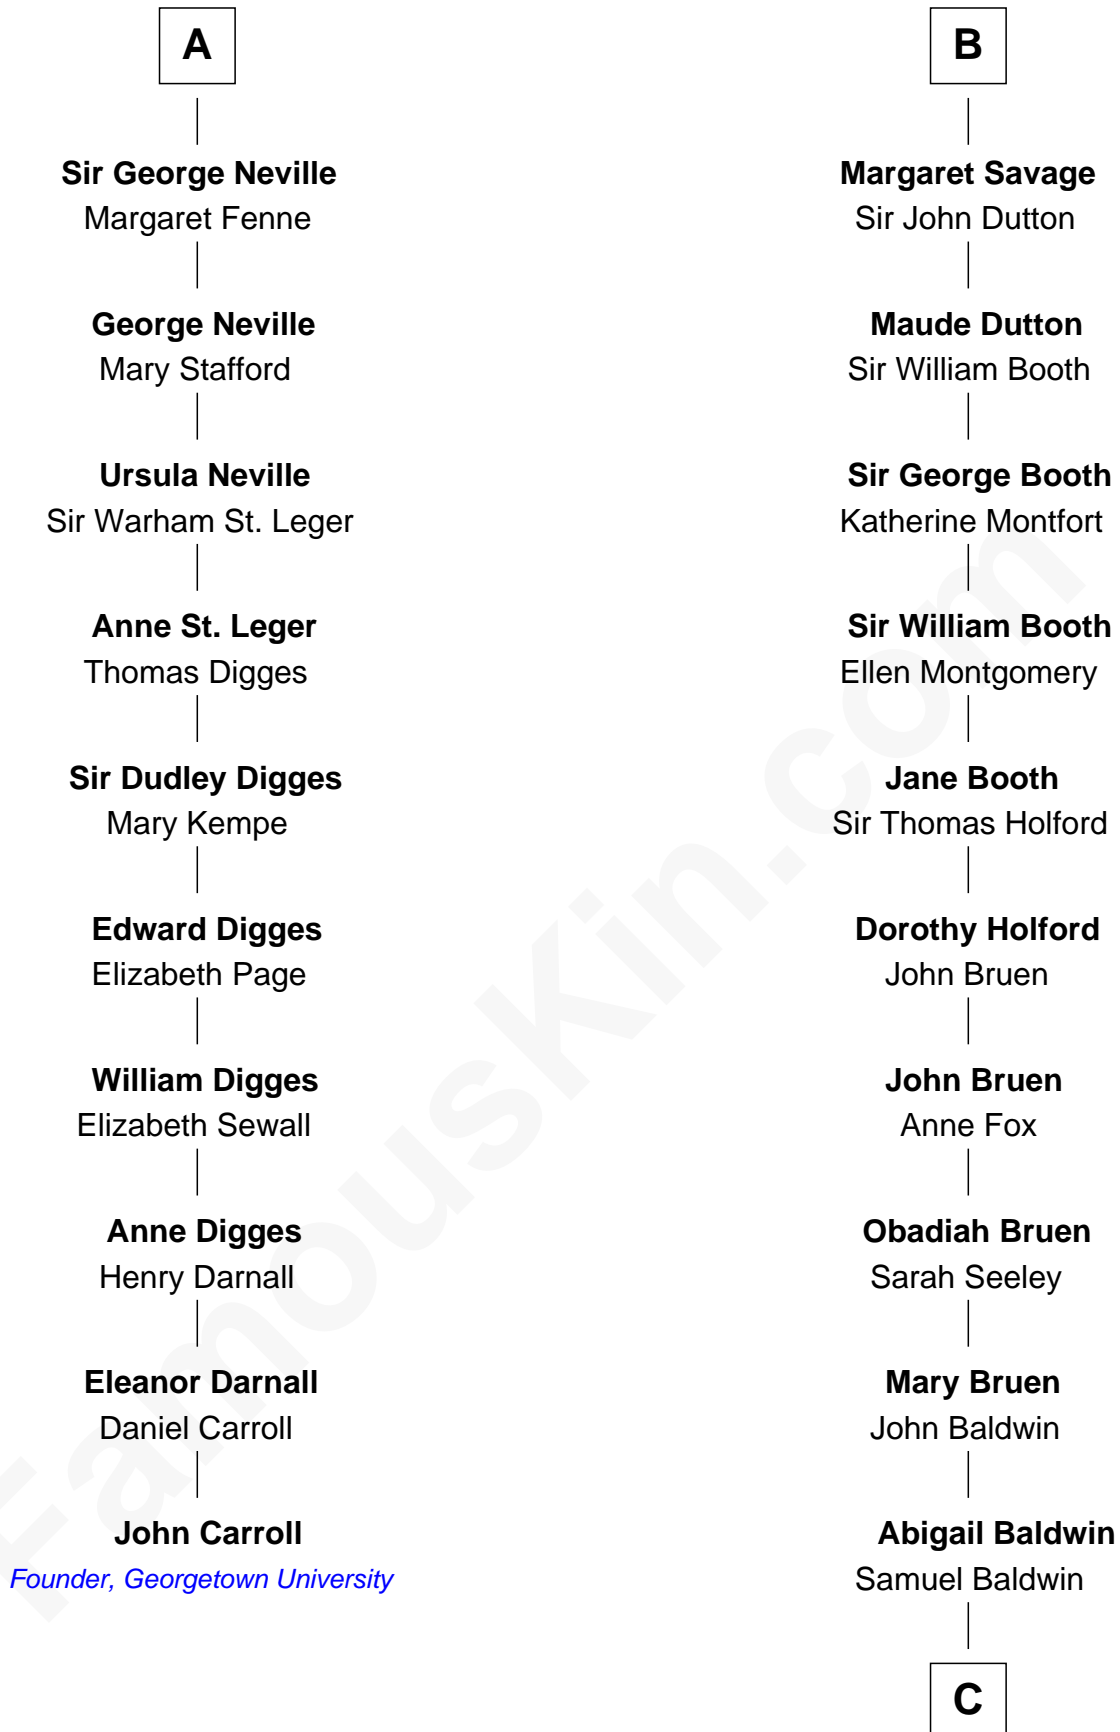

## Relationship Chart of John Carroll

*Founder of Georgetown University*

16th cousin 3 times removed of

**Abraham Baldwin**

*Signer of the U.S. Constitution*

**Sir William Longespee**

Ela of Salisbury

**C**

**Timothy Baldwin**

Bathsheba Stone

**Michael Baldwin**

Lucy Dudley

**Abraham Baldwin**

*Signer of the U.S. Constitution*

FamousKin.com