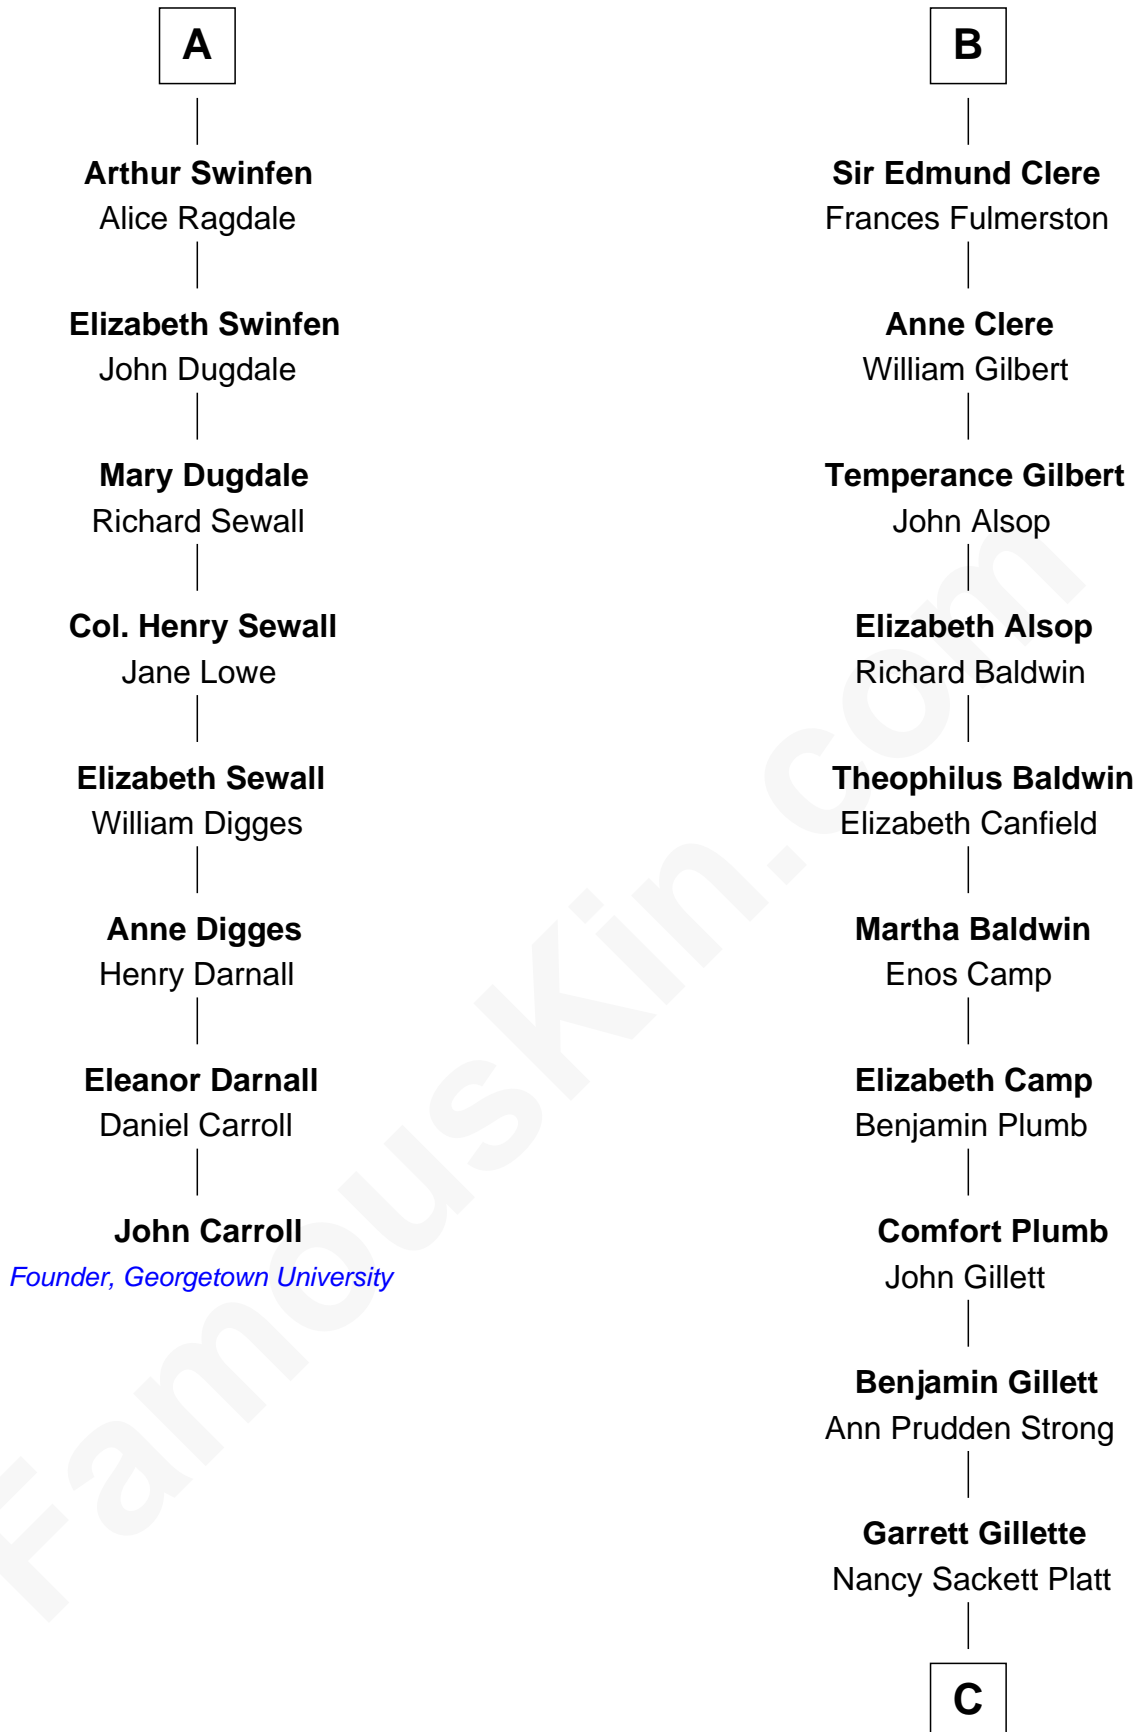

# FamousKin.com Relationship Chart of

**John Carroll**

*Founder of Georgetown University*

14th cousin 7 times removed of

**Treat Williams**

*TV & Movie Actor*

**Ralph de Stafford**

*with wife*  
*Katherine de Hastang*

Sir John Arundell

**Robert Noel**

Matilda Brereton

**Anne Arundell**

Sir James Tyrrell

**James Noel**

Elizabeth -----

**Sir Thomas Tyrrell**

Margaret Willoughby

**Dorothy Noel**

William Swinfen

**Anne Tyrrell**

Sir John Clere

**A**

**B**

**C**

**Rufus M. Gillette**

Abigail Payne

**Mary Abigail Gillette**

George Willey Andrew

**Treat Payne Andrew**

Eleanor Barnum

**Marian Andrew**

Richard Norman Williams