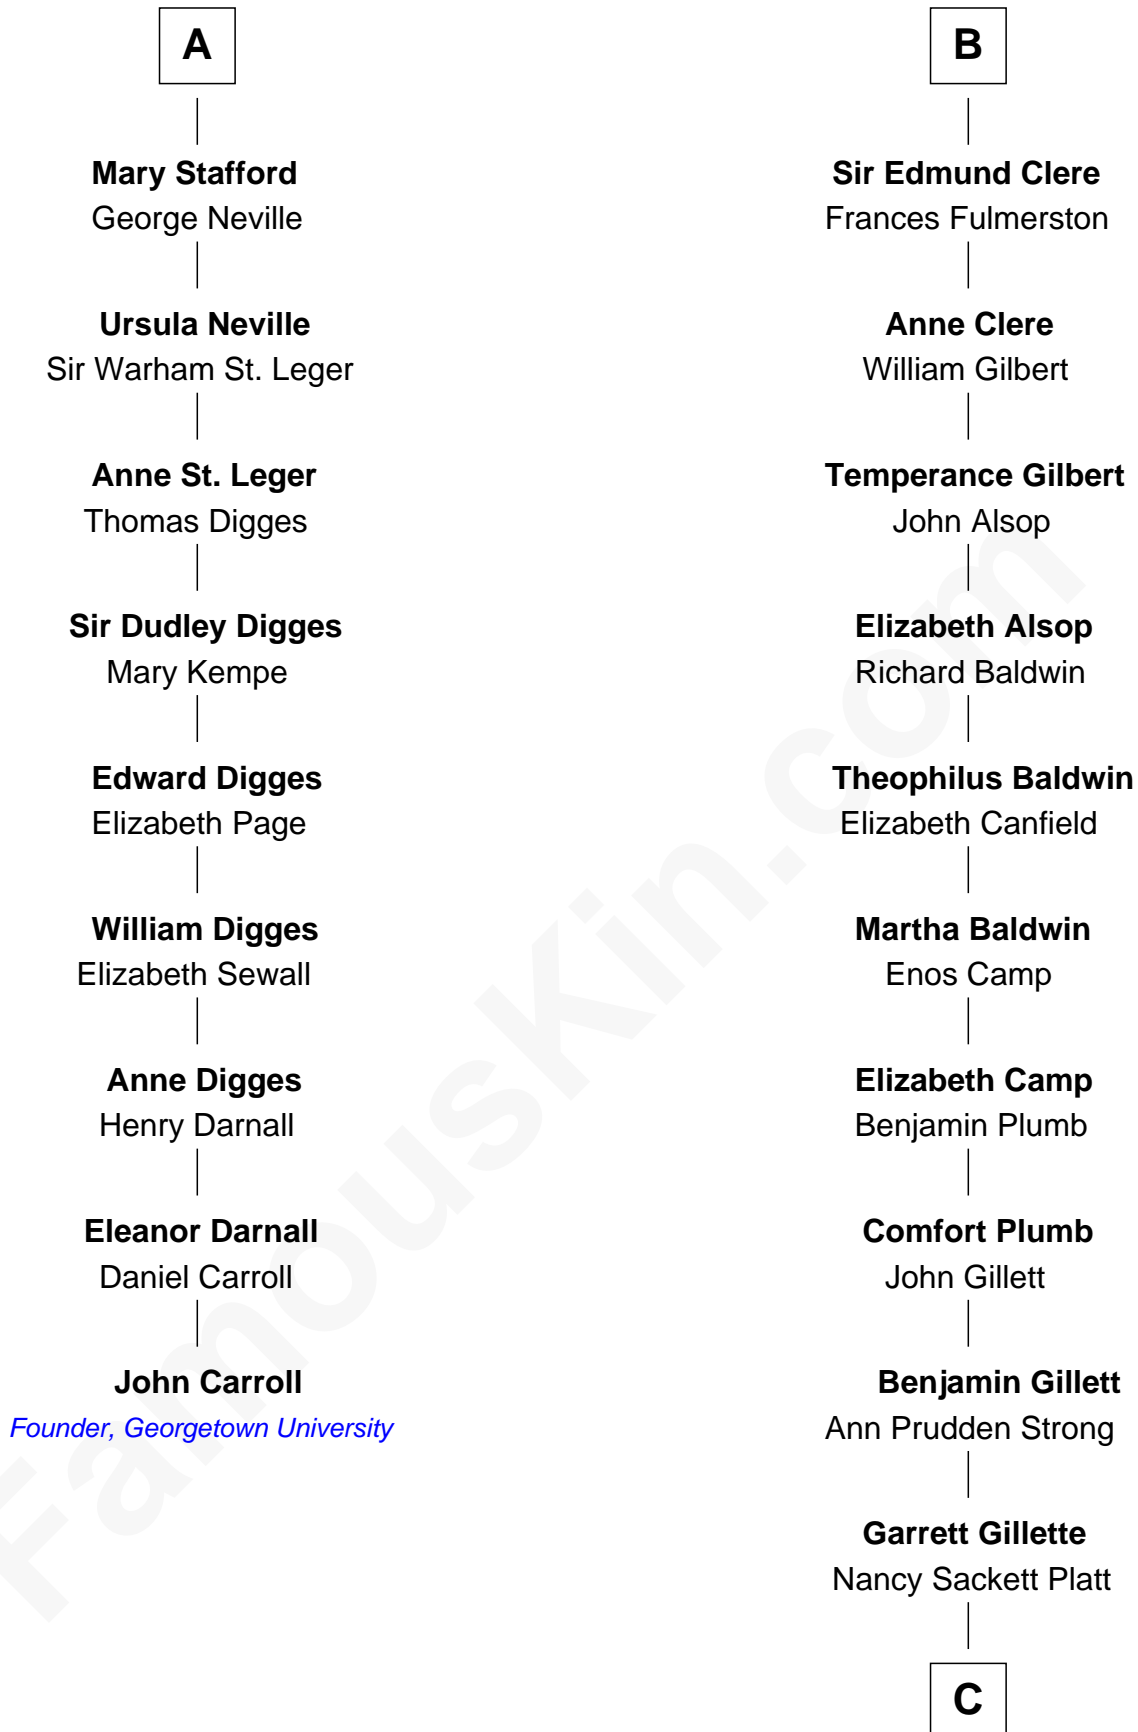

# FamousKin.com Relationship Chart of

**John Carroll**

*Founder of Georgetown University*

15th cousin 6 times removed of

**Treat Williams**

*TV & Movie Actor*

**Elizabeth de Badlesmere**

*with husband*  
Sir Edmund Mortimer

**Elizabeth Mortimer**  
Sir Henry Percy

**Joan Beauchamp**  
James Butler

**Sir Henry Percy**  
Eleanor Neville

**Sir Thomas Butler**  
Anne Hankeford

**Sir Henry Percy**  
Eleanor Poynings

**Margaret Butler**  
Sir William Boleyn

**Henry Percy**  
Maud Herbert

**Alice Boleyn**  
Sir Robert Clere

**Eleanor Percy**  
Edward Stafford

**Sir John Clere**  
Anne Tyrrell

**A**

**B**

C

**Rufus M. Gillette**

Abigail Payne

**Mary Abigail Gillette**

George Willey Andrew

**Treat Payne Andrew**

Eleanor Barnum

**Marian Andrew**

Richard Norman Williams

**Treat Williams**