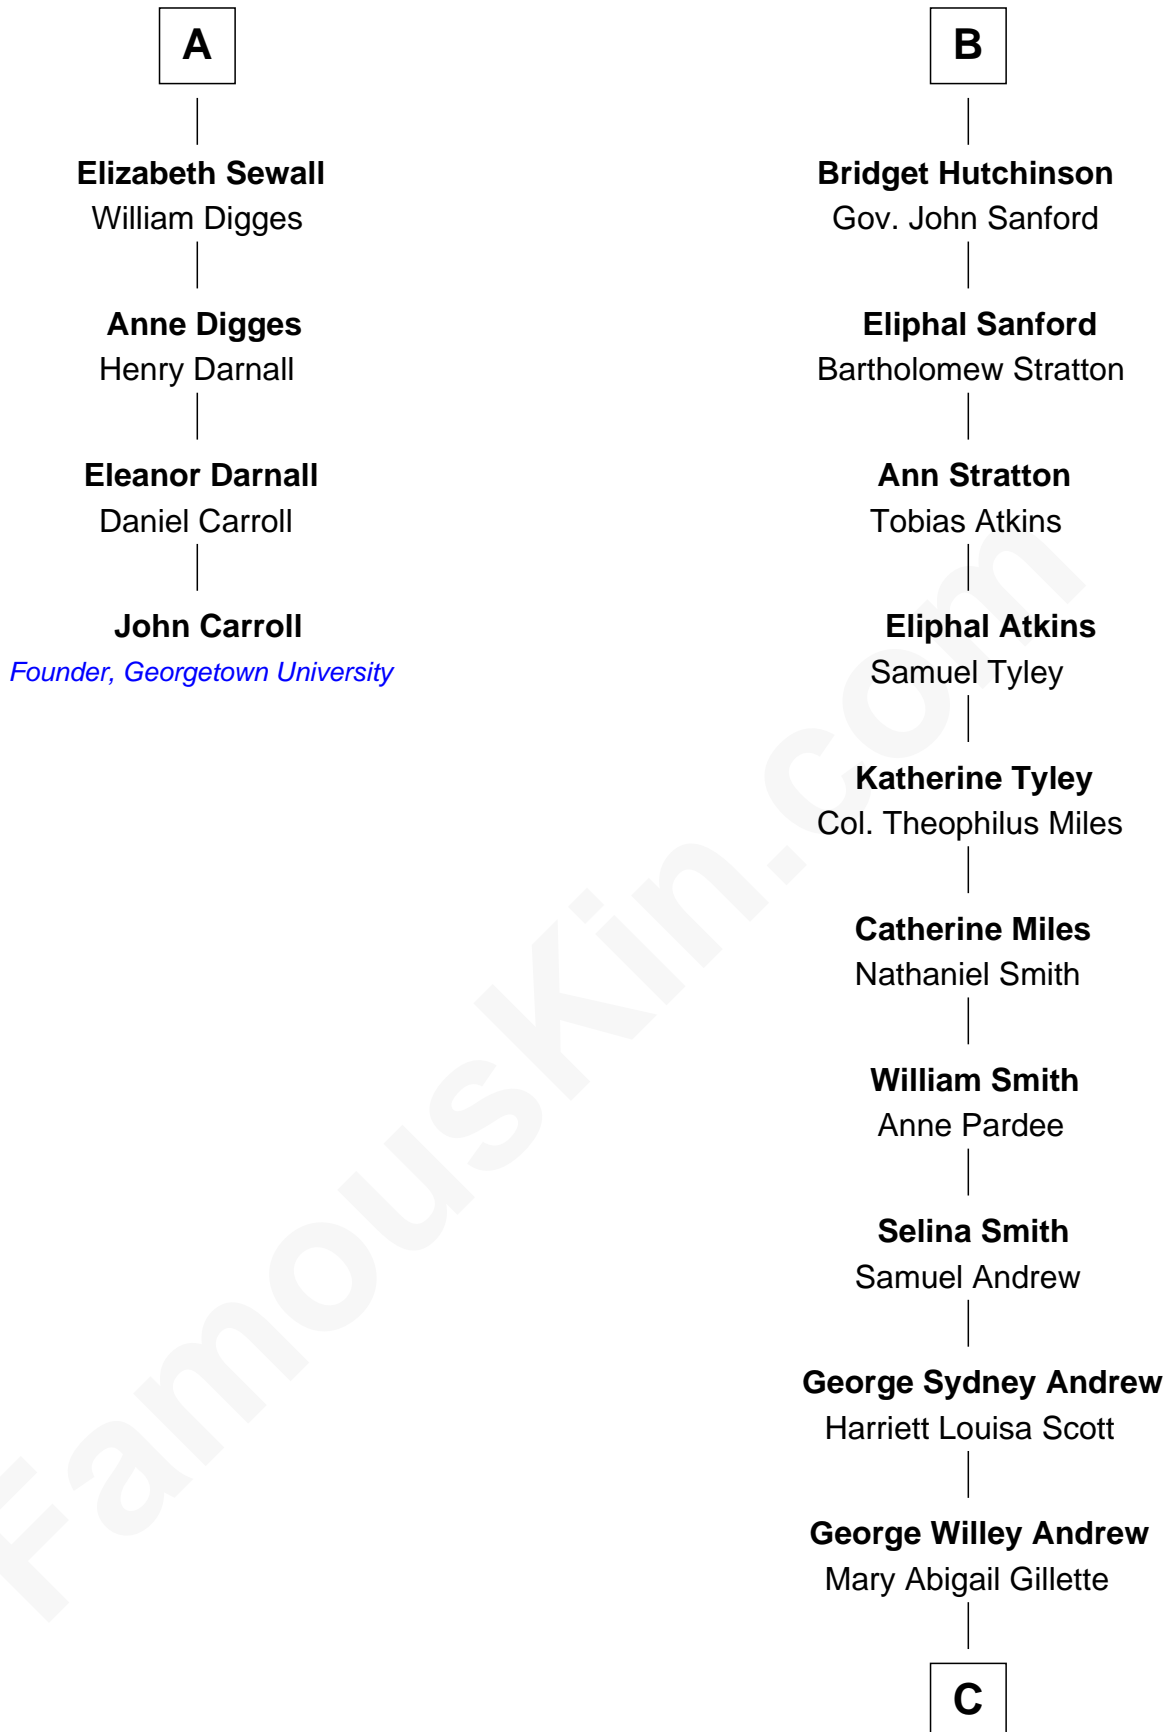

FamousKin.com Relationship Chart of

John Carroll

Founder of Georgetown University

10th cousin 9 times removed of

Treat Williams

TV & Movie Actor

C

Treat Payne Andrew

Eleanor Barnum

Marian Andrew

Richard Norman Williams

Treat Williams

TV & Movie Actor

FamousKin.com