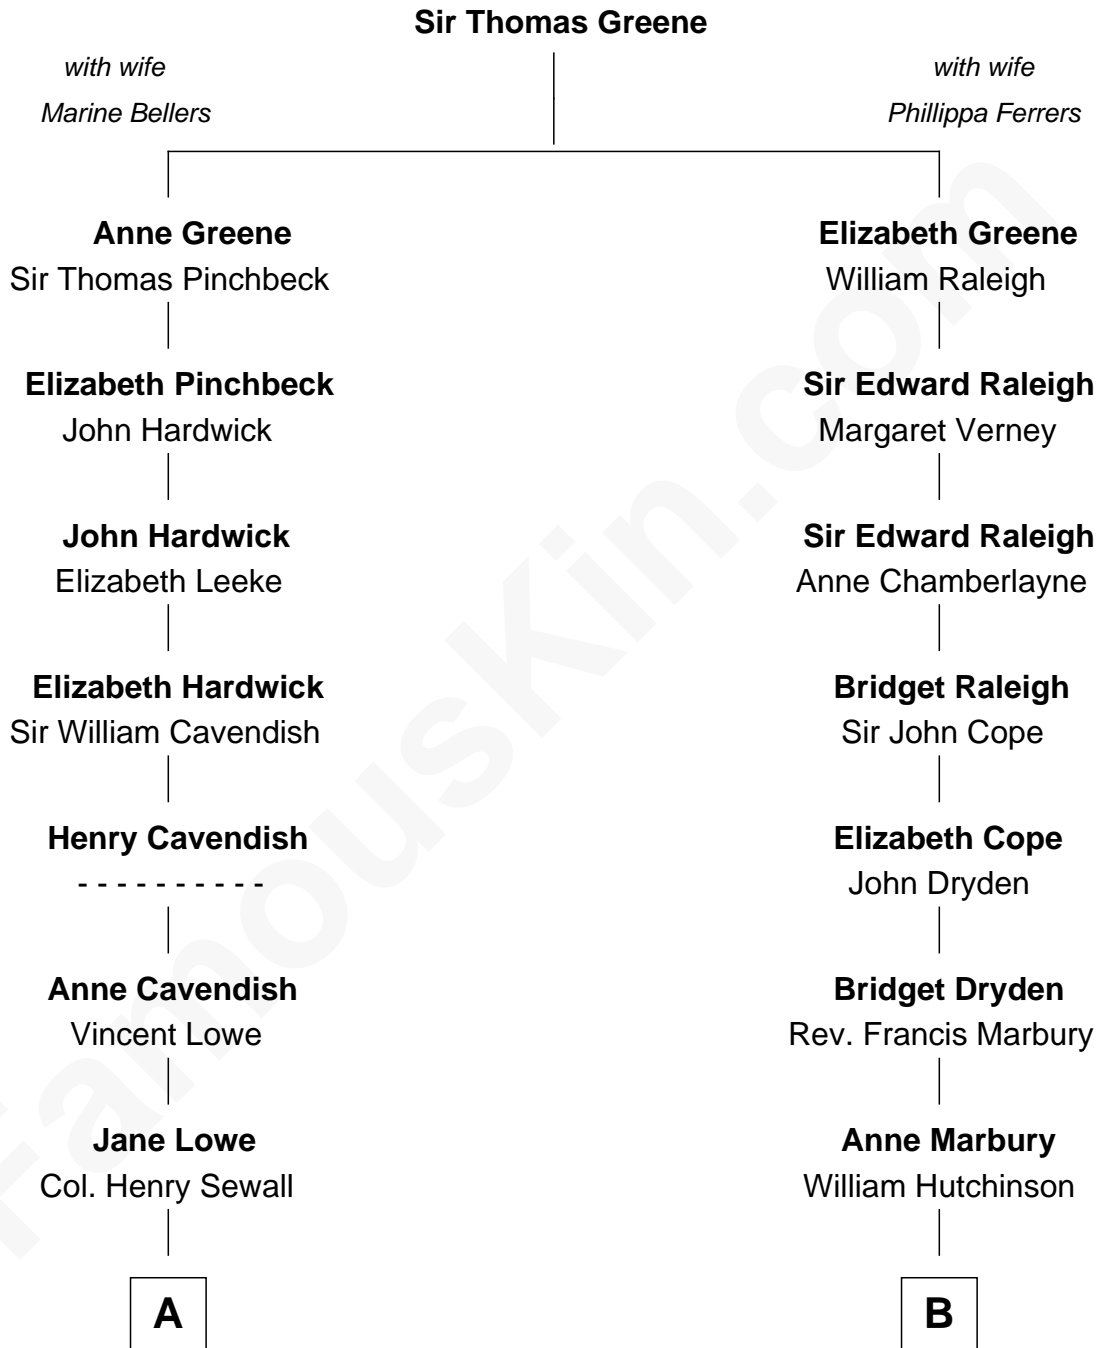

FamousKin.com Relationship Chart of

John Carroll

Founder of Georgetown University

10th cousin 9 times removed of

Treat Williams

TV & Movie Actor

C

Treat Payne Andrew

Eleanor Barnum

Marian Andrew

Richard Norman Williams

Treat Williams

TV & Movie Actor

FamousKin.com