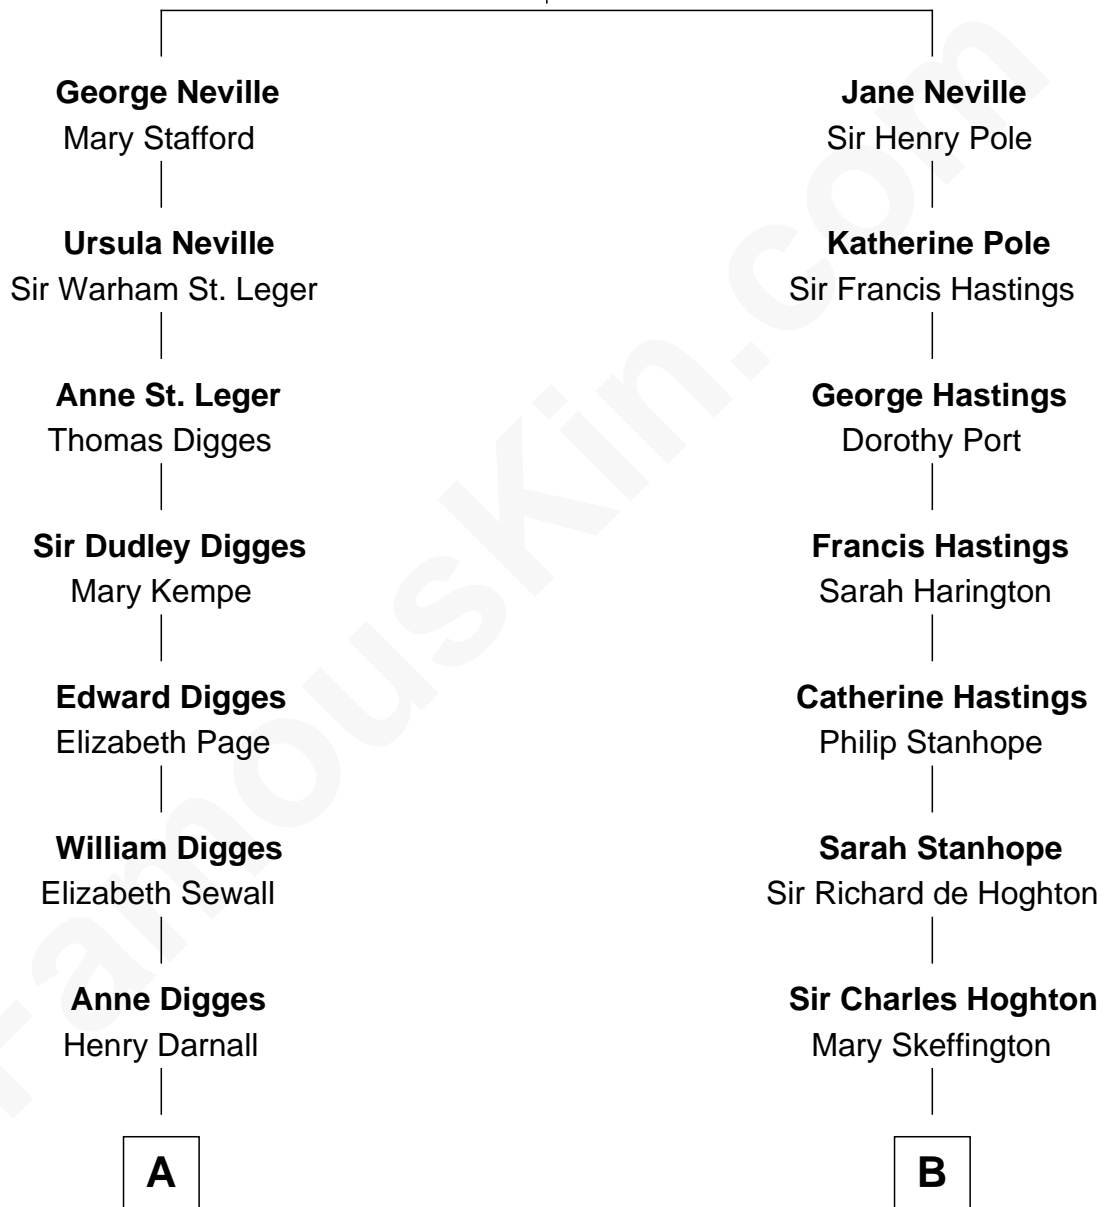

FamousKin.com Relationship Chart of

John Carroll

Founder of Georgetown University

8th cousin 3 times removed of

Lewis Carroll

Author of Alice in Wonderland

Sir George Neville

Margaret Fenne

A

Eleanor Darnall

Daniel Carroll

John Carroll

Founder, Georgetown University

B

Lucy Hoghton

Thomas Lutwidge