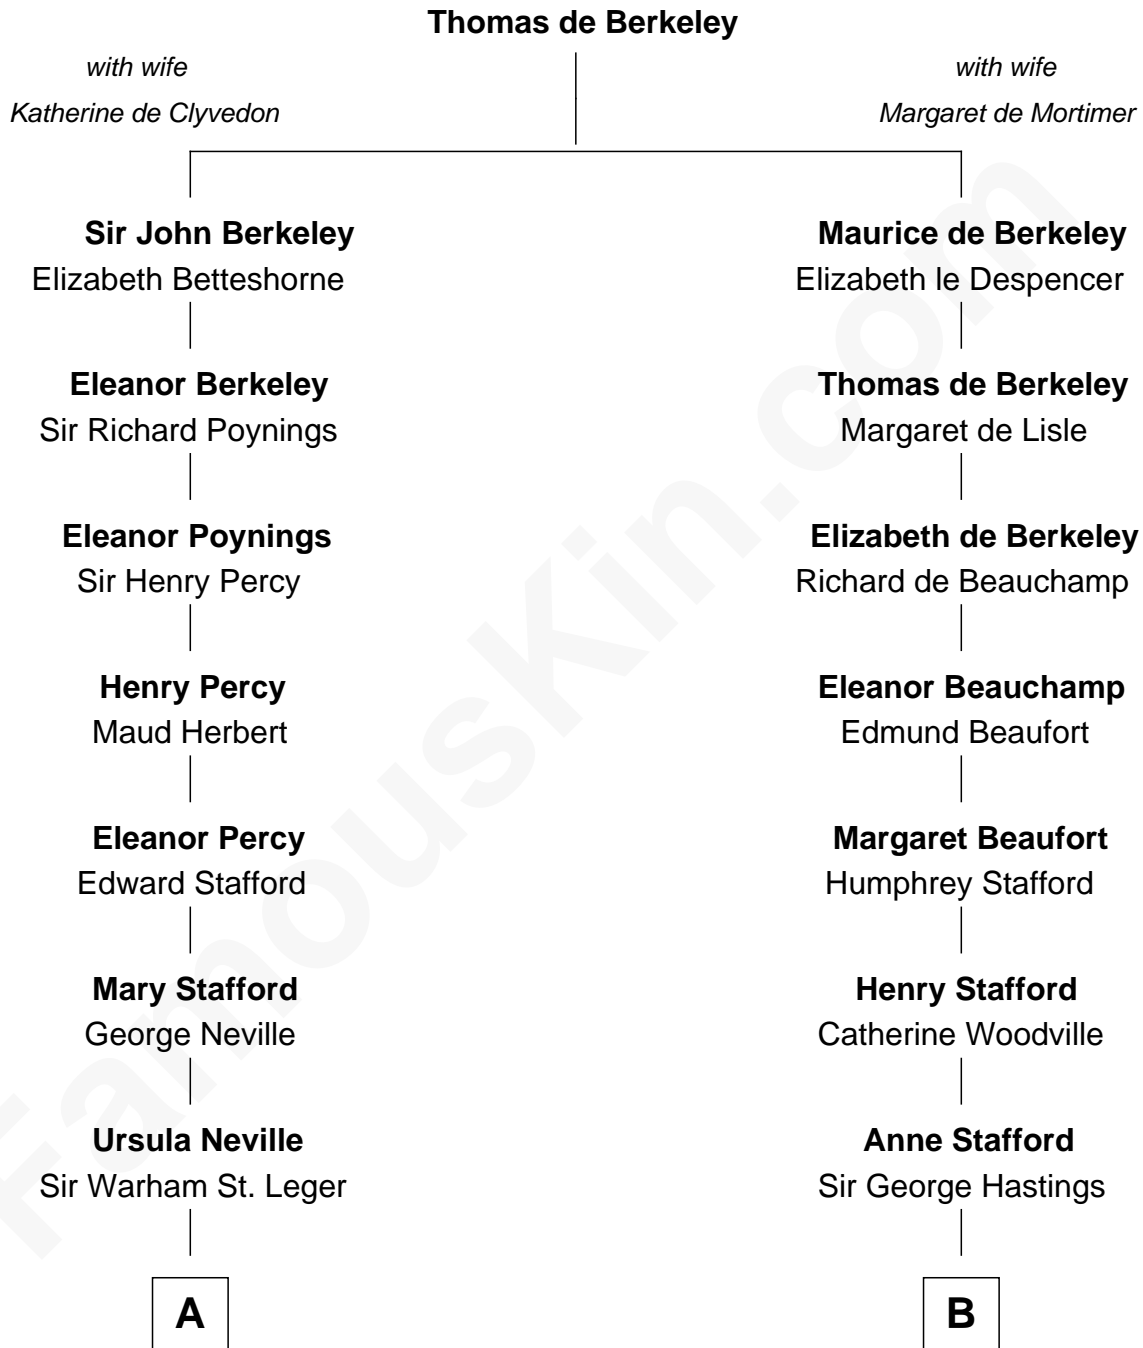

FamousKin.com

Relationship Chart of

John Carroll

Founder of Georgetown University

13th cousin 4 times removed of

Lewis Carroll

Author of Alice in Wonderland

A

Anne St. Leger
Thomas Digges

Sir Dudley Digges
Mary Kempe

Edward Digges
Elizabeth Page

William Digges
Elizabeth Sewall

Anne Digges
Henry Darnall

Eleanor Darnall
Daniel Carroll

John Carroll
Founder, Georgetown University