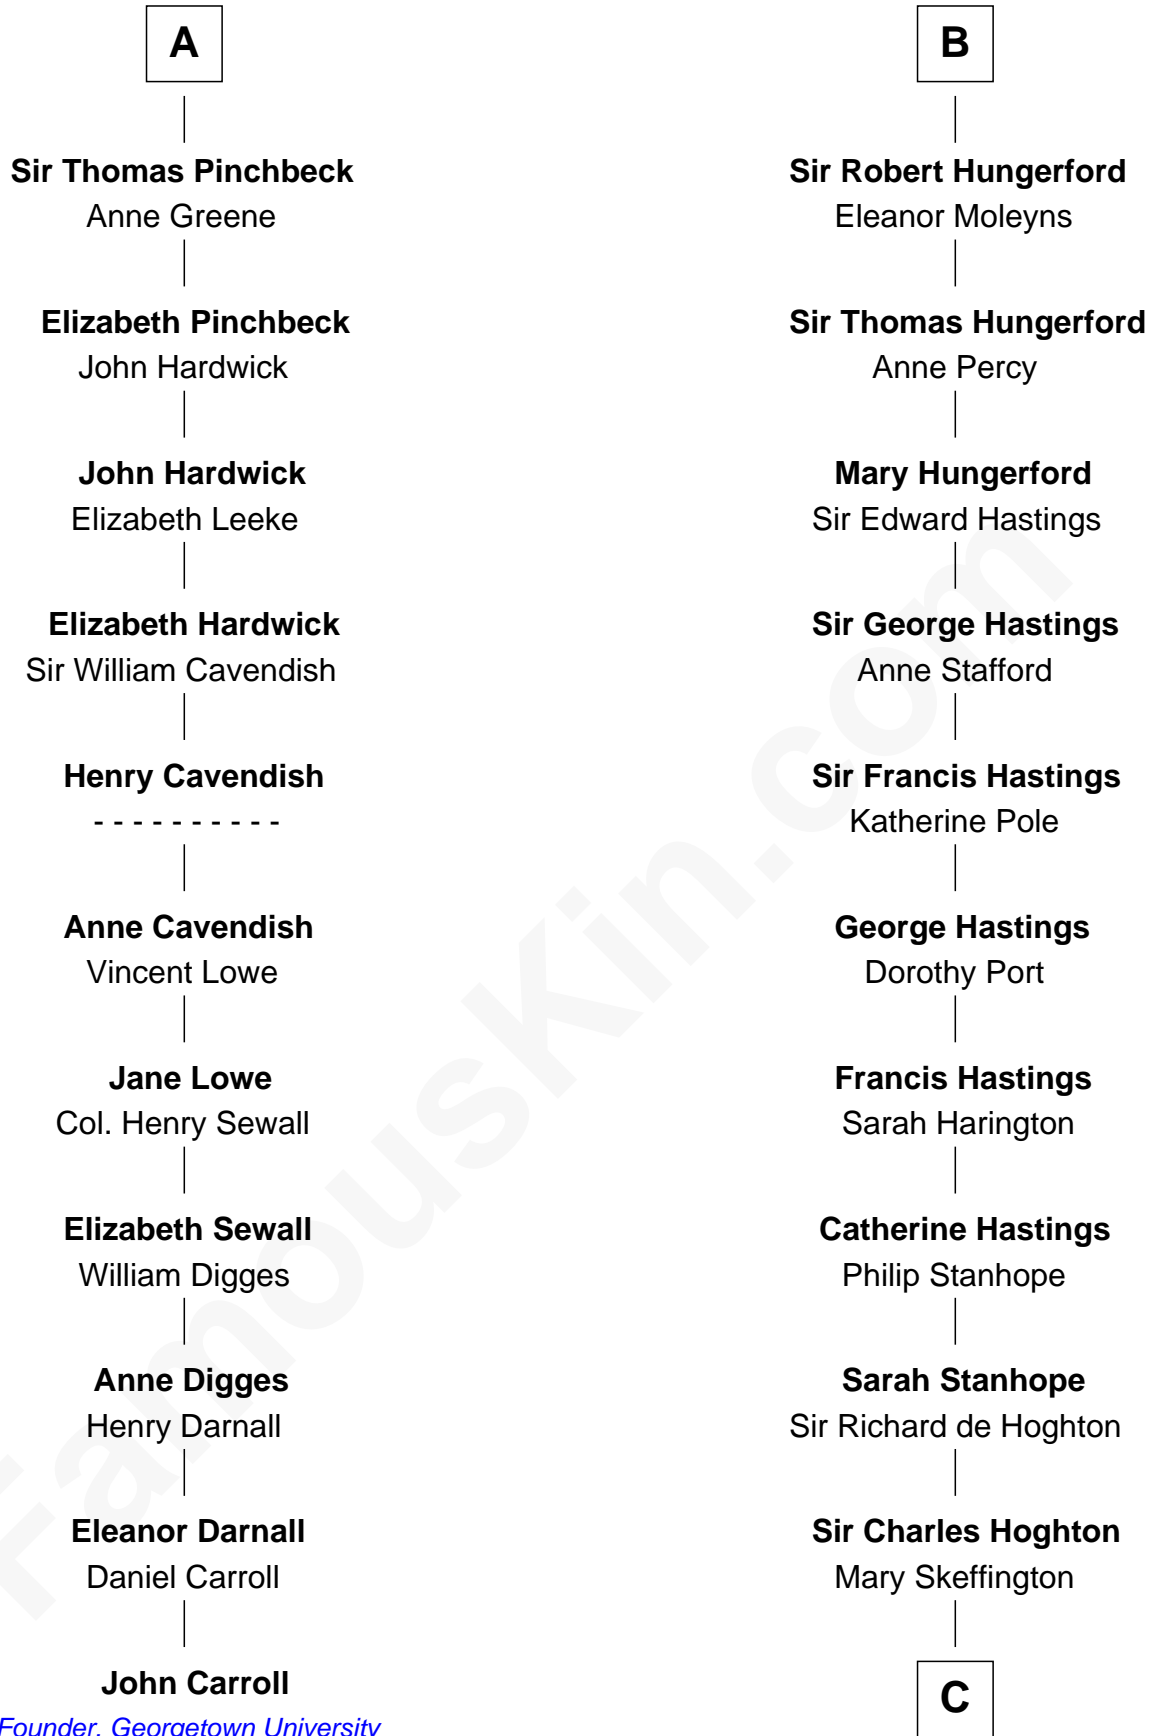

FamousKin.com

Relationship Chart of

John Carroll

Founder of Georgetown University

17th cousin 4 times removed of

Lewis Carroll

Author of Alice in Wonderland

Alexander Comyn
Elisabeth de Quincy

Elizabeth Comyn
Sir Gilbert de Umfreville

Sir Robert de Umfreville
Lucy de Kyme

Elizabeth de Umfreville
Sir Gilbert de Burradon

Eleanor de Burradon
Sir Henry Tailboys

Sir Walter Tailboys
Margaret - - - - -

Sir Walter Tailboys
- - - - -

Margaret Tailboys
Richard Pinchbeck

A

Lord Alexander Comyn
Joan le Latimer

Alice Comyn
Henry de Beaumont

Sir John de Beaumont
Eleanor Plantagenet

Henry de Beaumont
Margaret de Vere

Sir John de Beaumont
Katherine de Everingham

Elizabeth Beaumont
Sir William Botreaux

Margaret Botreaux
Sir Robert Hungerford

B

C

Lucy Hoghton
Thomas Lutwidge

Henry Lutwidge
Jane Molyneux

Charles Lutwidge
Elizabeth Anne Dodgson