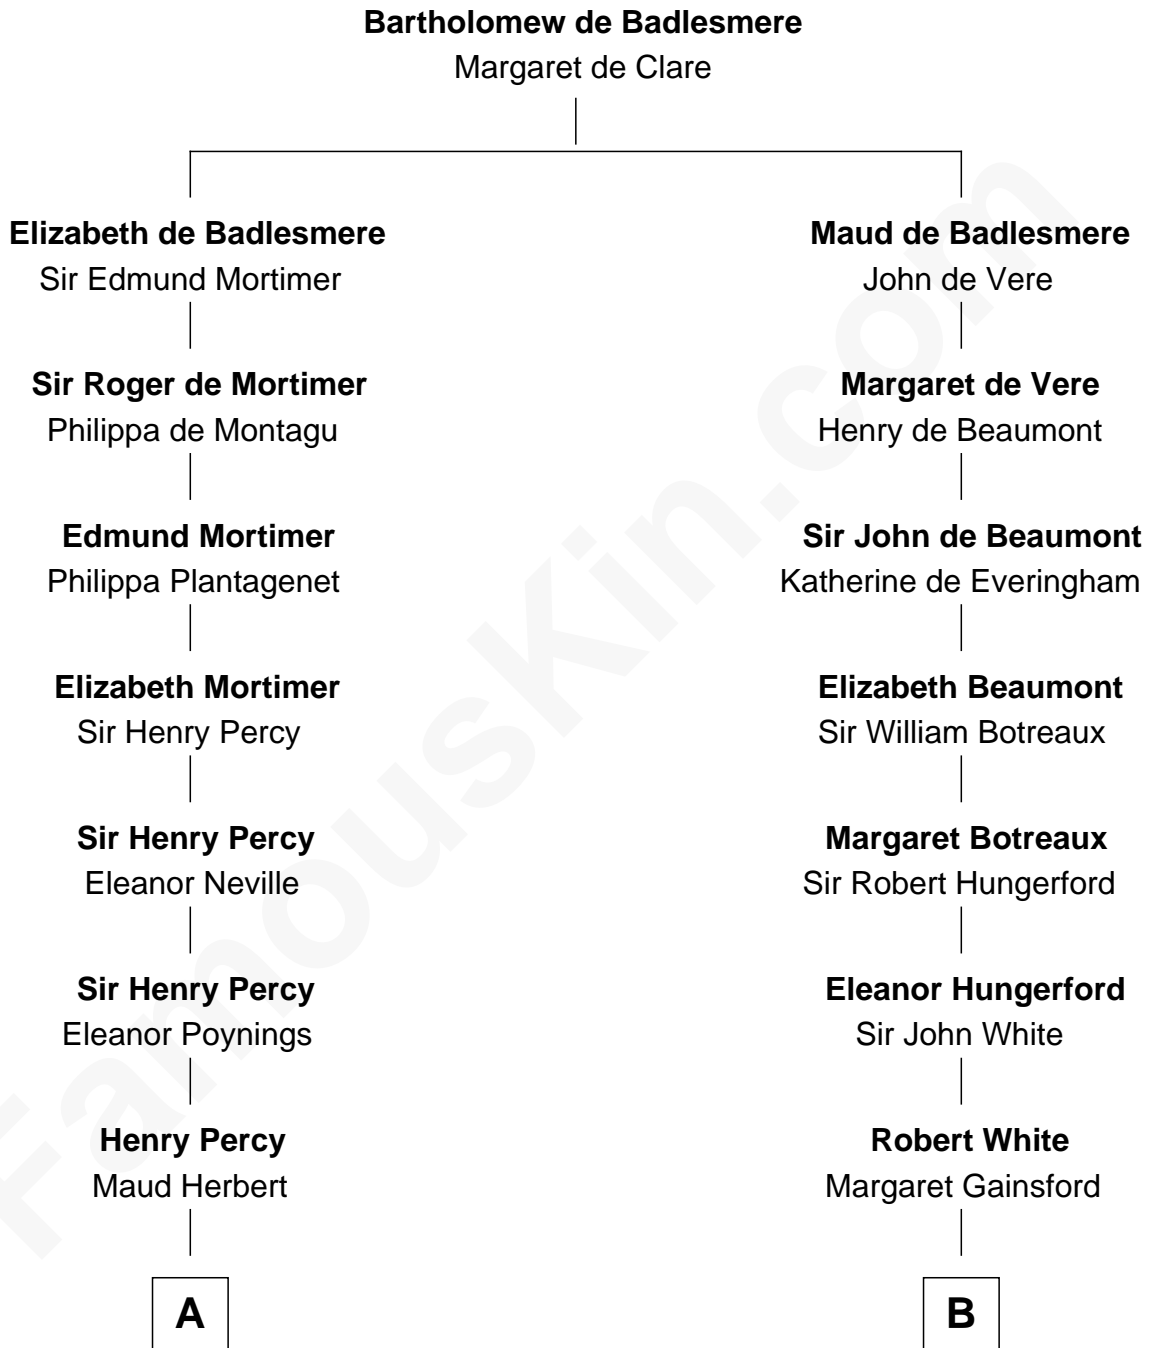

FamousKin.com

Relationship Chart of

John Carroll

Founder of Georgetown University

16th cousin 2 times removed of

Guillermo Billinghurst

31st President of Peru

C

Guillermo Eugenio Billinghurst

Belisaria Angulo

Guillermo Billinghurst

31st President of Peru

FamousKin.com