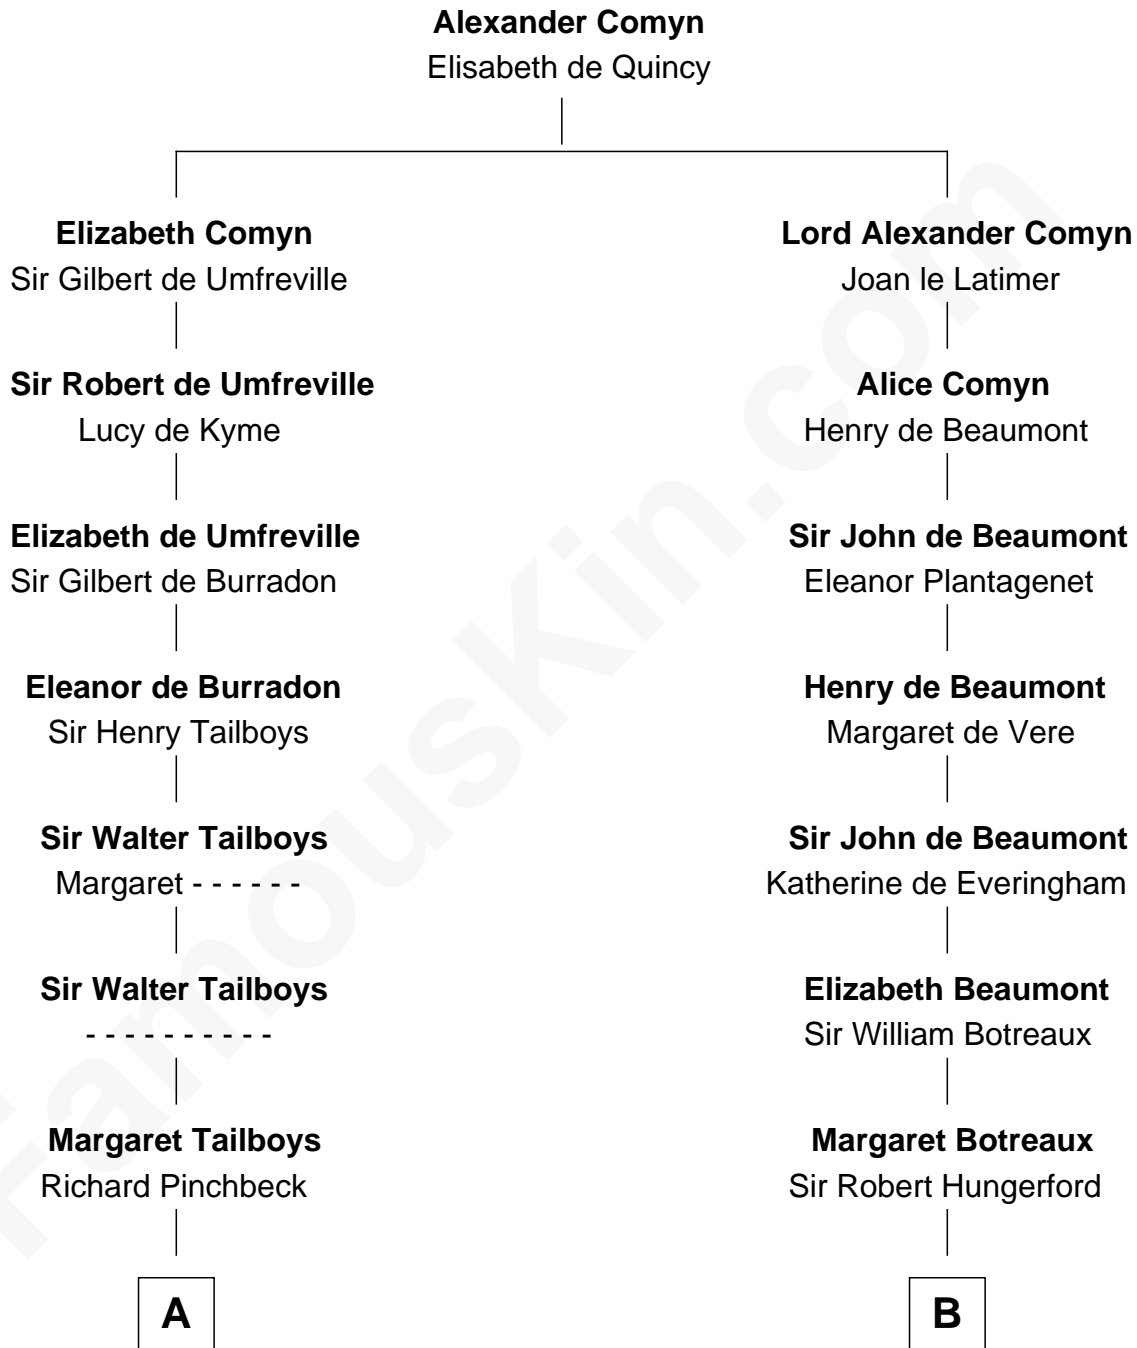

FamousKin.com

Relationship Chart of

John Carroll

Founder of Georgetown University

17th cousin 3 times removed of

Guillermo Billinghurst

31st President of Peru

C

Rev. William Billinghurst

Catharine Bellas

Robert Billinghurst

Maria Francisca Agrelo

Guillermo Eugenio Billinghurst

Belisaria Angulo

Guillermo Billinghurst

31st President of Peru