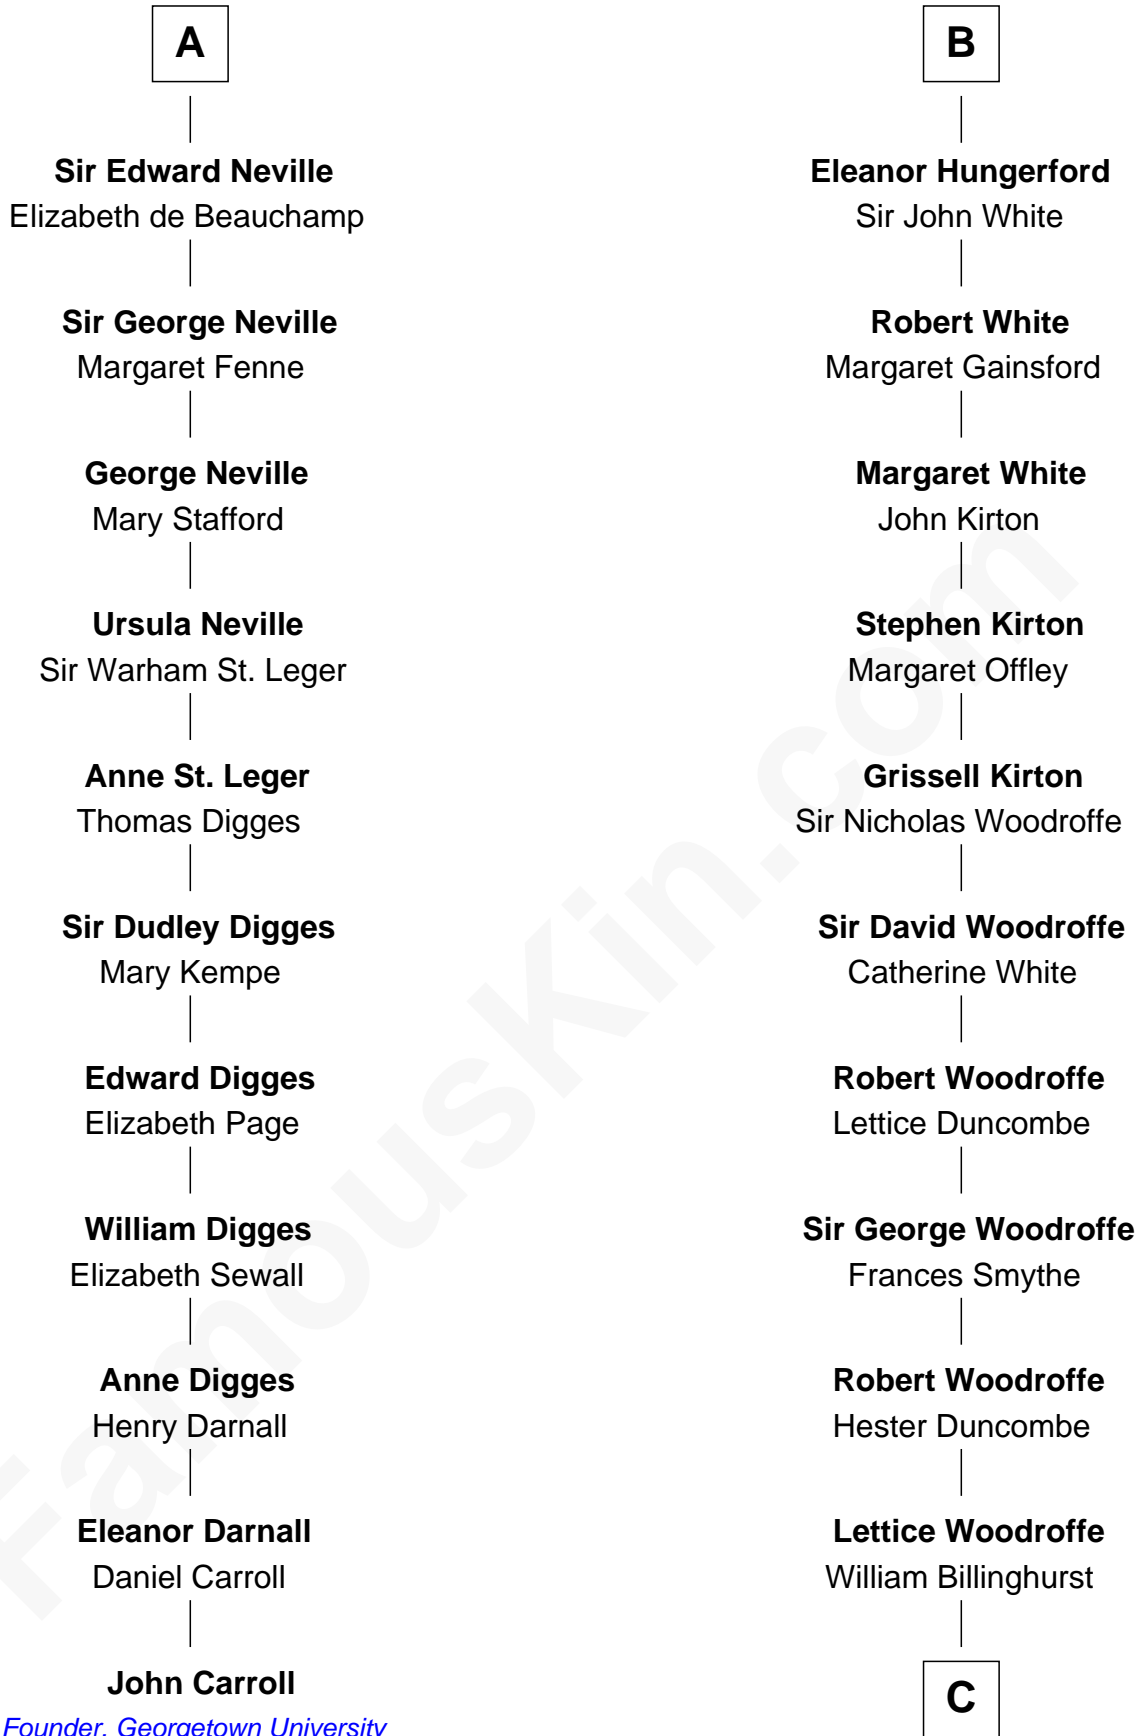

FamousKin.com

Relationship Chart of

John Carroll

Founder of Georgetown University

17th cousin 3 times removed of

Guillermo Billinghurst

31st President of Peru

C

Rev. William Billinghurst

Catharine Bellas

Robert Billinghurst

Maria Francisca Agrelo

Guillermo Eugenio Billinghurst

Belisaria Angulo

Guillermo Billinghurst

31st President of Peru