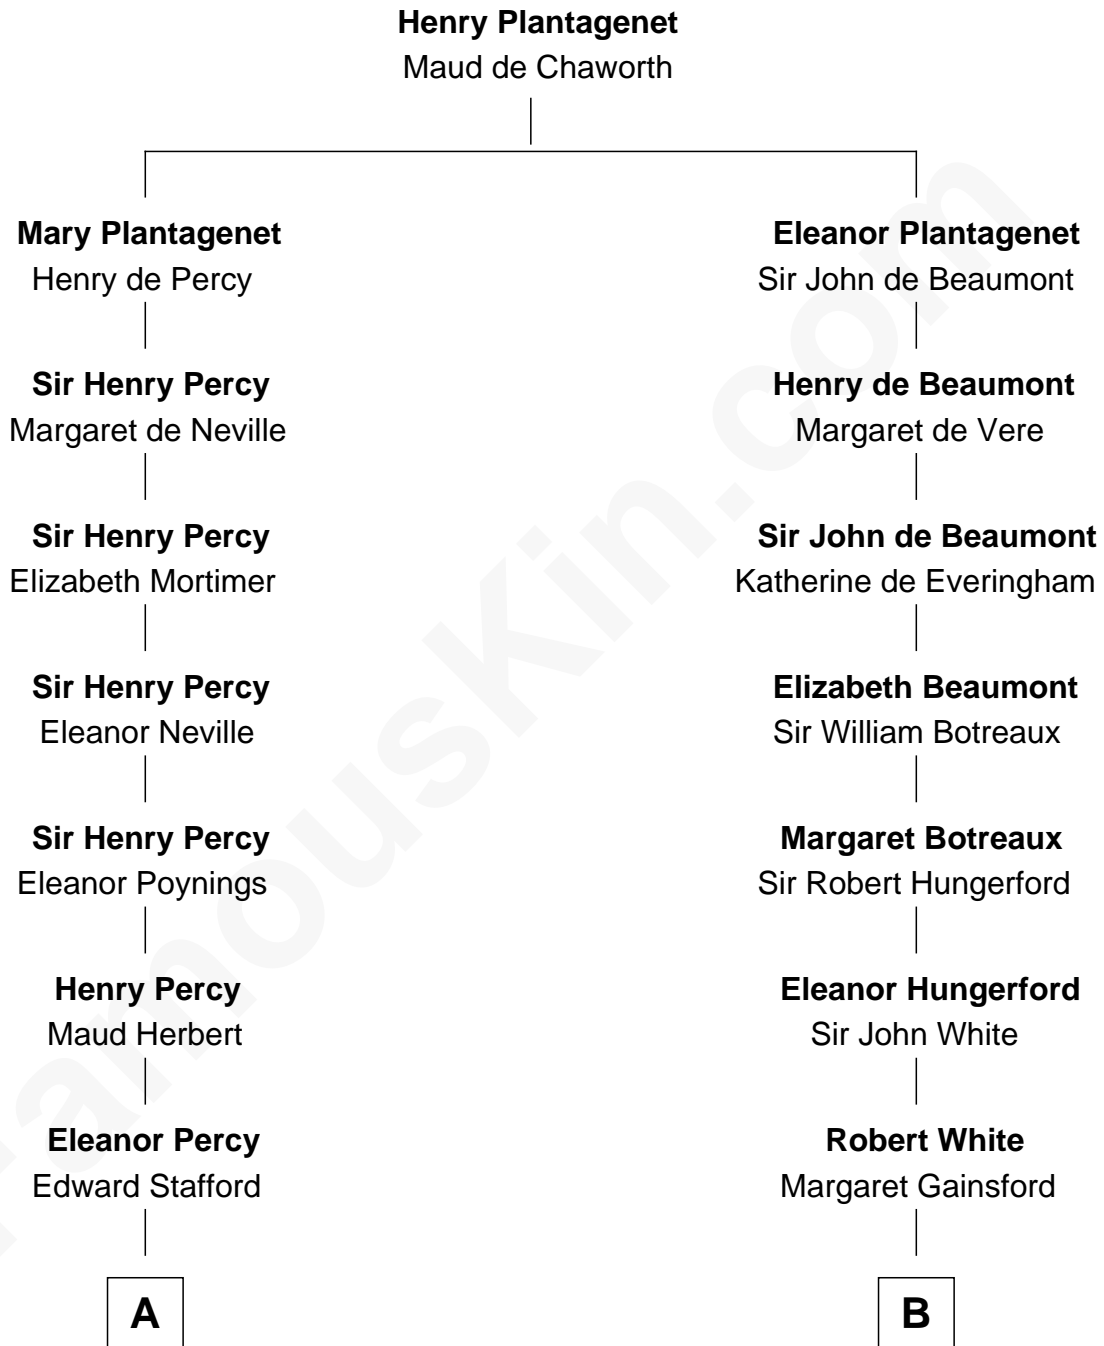

## Relationship Chart of

### John Carroll

Founder of Georgetown University

15th cousin 5 times removed of

### Susana Ferrari Billinghurst

Argentine Aviation Pioneer

**C**

**Daniel Mariano Billinghamst**

Mercedes Merzano

**Lisandro Billinghamst**

Ana Kidd

**Rosa Laureana Billinghamst**

Alfredo Ferrari

**Susana Ferrari Billinghamst**

*Argentine Aviation Pioneer*