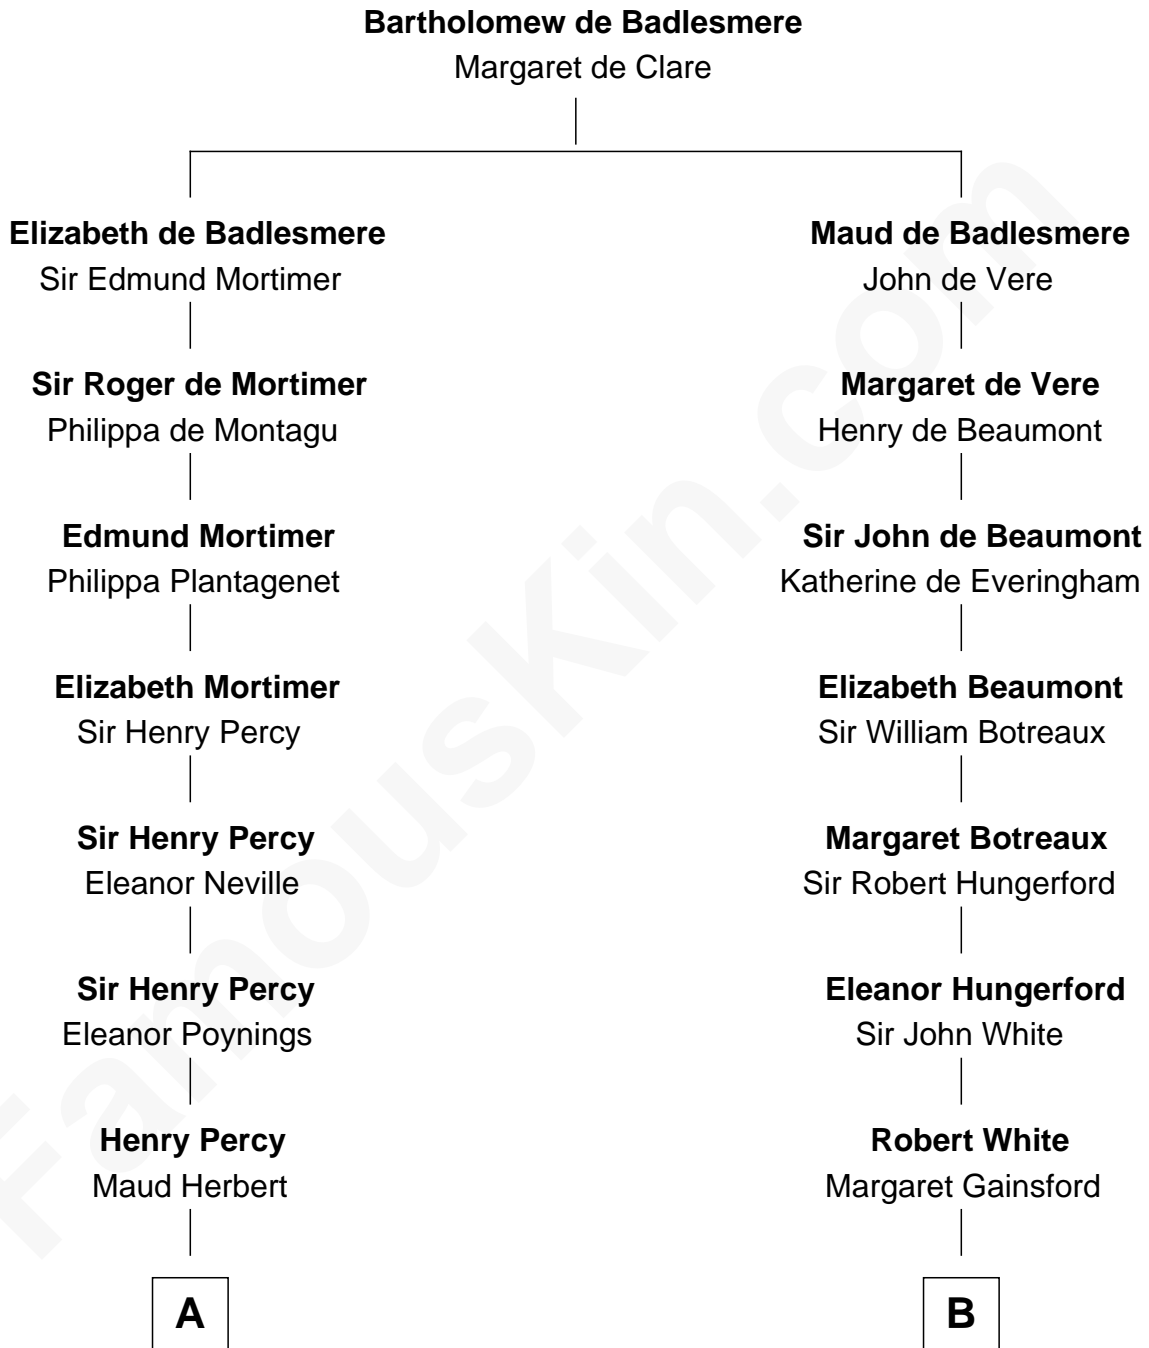

FamousKin.com

Relationship Chart of

John Carroll

Founder of Georgetown University

16th cousin 4 times removed of

Susana Ferrari Billinghurst

Argentine Aviation Pioneer

C

Daniel Mariano Billinghamst

Mercedes Merzano

Lisandro Billinghamst

Ana Kidd

Rosa Laureana Billinghamst

Alfredo Ferrari

Susana Ferrari Billinghamst

Argentine Aviation Pioneer