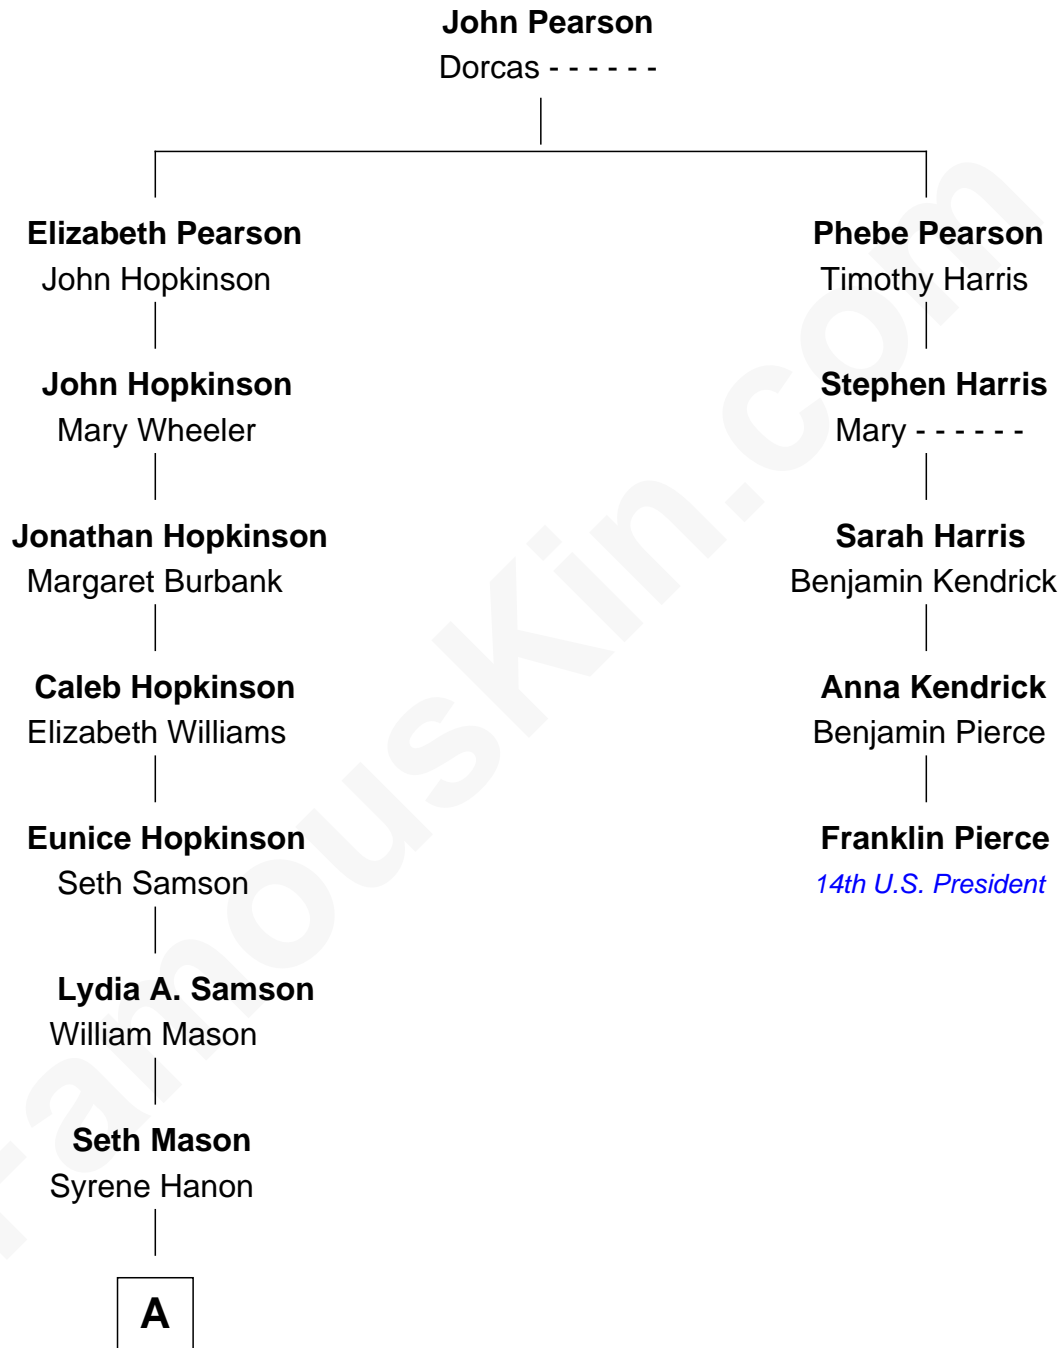

FamousKin.com Relationship Chart of

Jessica Capshaw
TV and Movie Actress

4th cousin 8 times removed of

Franklin Pierce
14th U.S. President

A

—
Olive Adelia Mason
Marcus Fred Roberts

—
Myron Eugene Roberts
Pearl Ethel Pugh

—
Evelyn Beryl Roberts
Eldon W. Simon

—
Beverly Sue Simon
Edwin Leon Nail

—
Kathleen Sue Nail
Robert Capshaw

—
Jessica Capshaw
TV and Movie Actress